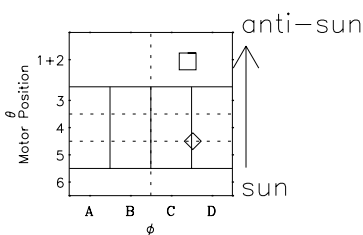

# Galileo EPD Real-Time Six-Sector 98151

Software Version: RTLINE\_R6 V 1.20  
Data Production: 06-03-00  
Plot Production: Sun Sep 16 09:58:44 2001

◇ = Jupiter look direction  
□ = Corotation look direction