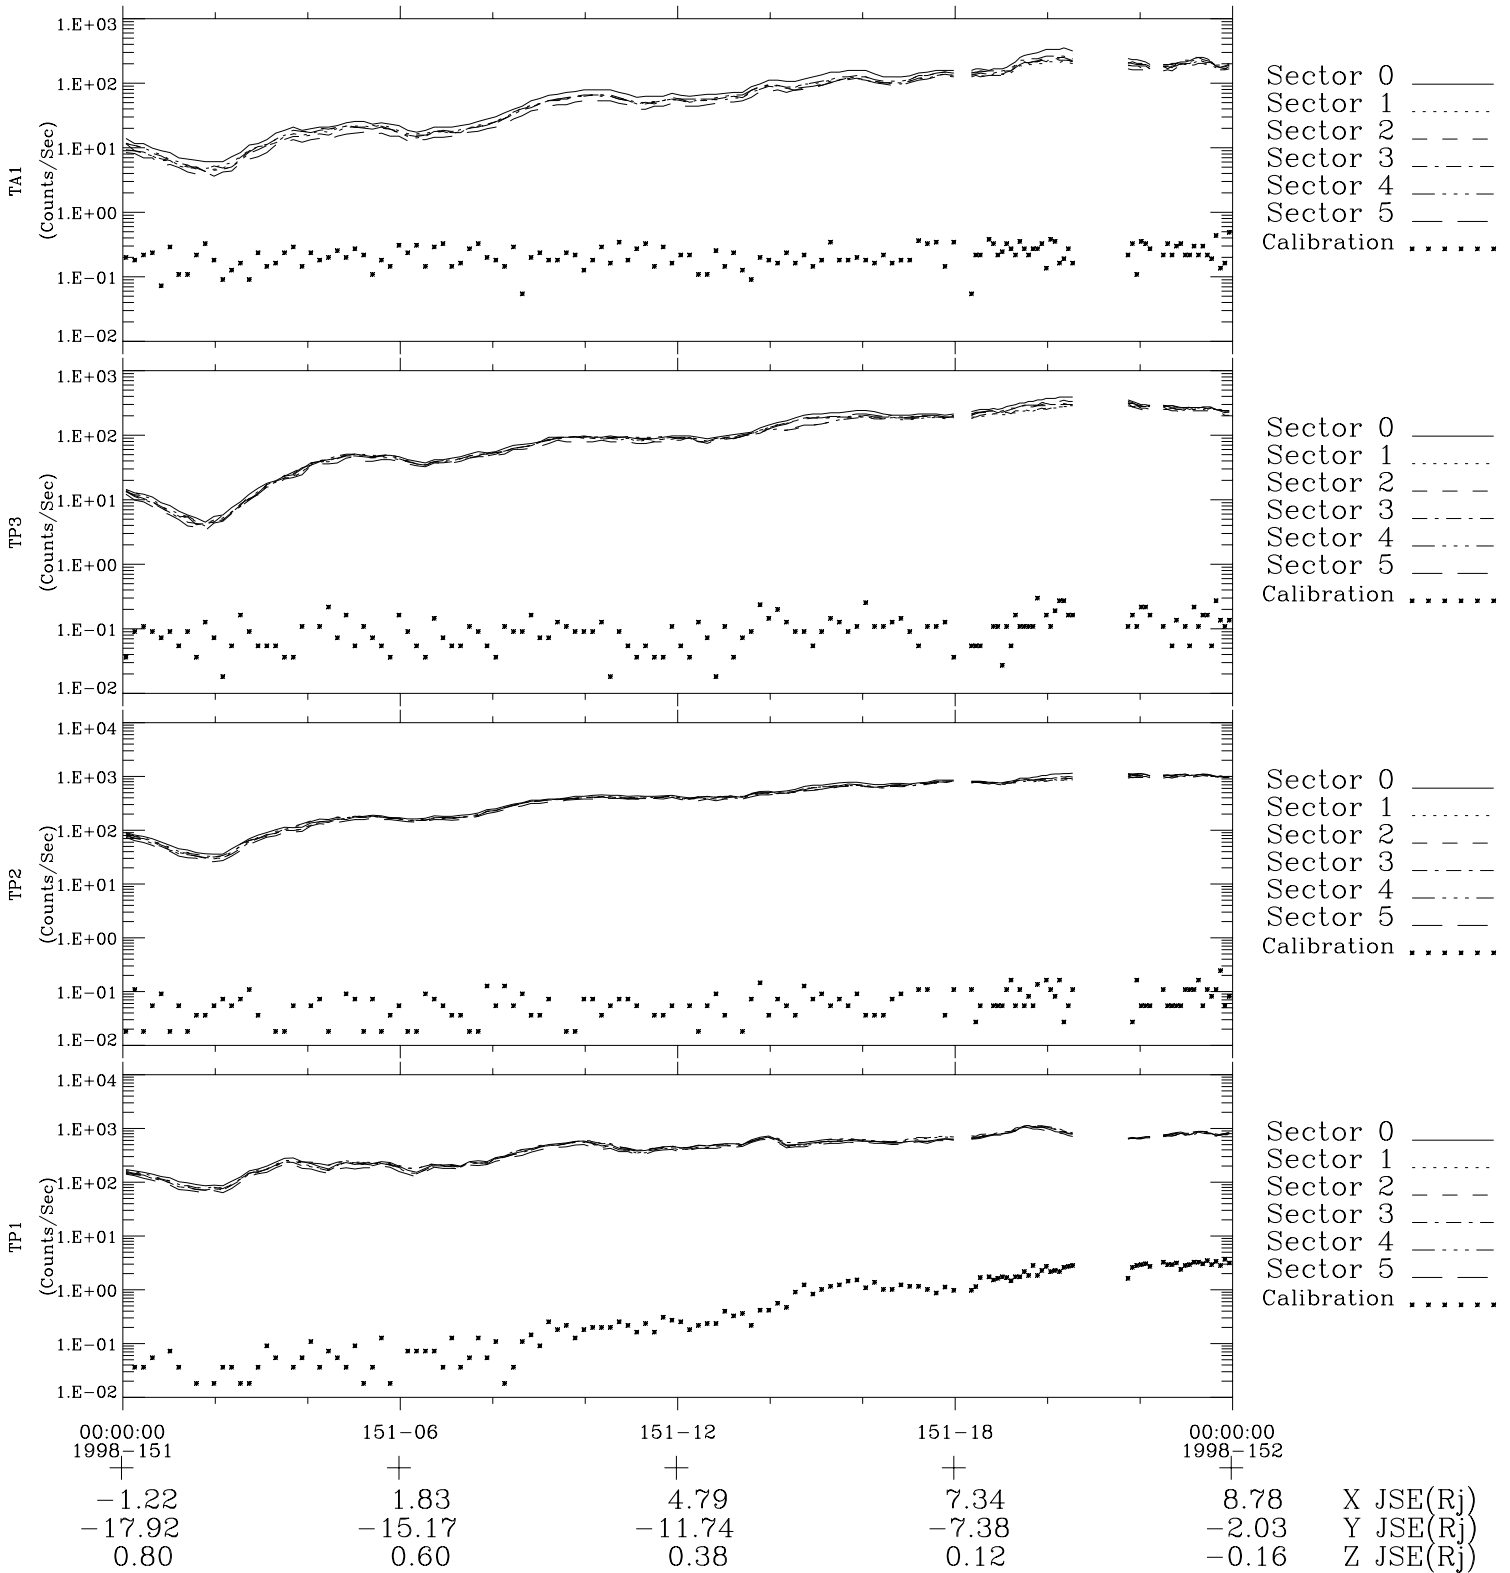

# Galileo EPD Real-Time Six-Sector 98151

Software Version: RTLINE\_R6 V 1.20  
Data Production: 06-03-00  
Plot Production: Sun Sep 16 09:58:44 2001

◇ = Jupiter look direction  
□ = Corotation look direction