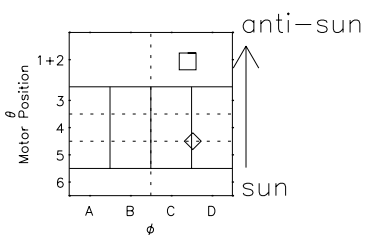

Galileo EPD Real Elevation Anisotropies 98151

Software Version: RTELEV_MEAN V 1.20
 Data Production: 06-03-00
 Plot Production: Sun Sep 16 09:57:27 2001
 Color File: wondr3
 Geofactor File: 1.1

- ◇ = Jupiter look direction
- = Corotation look direction