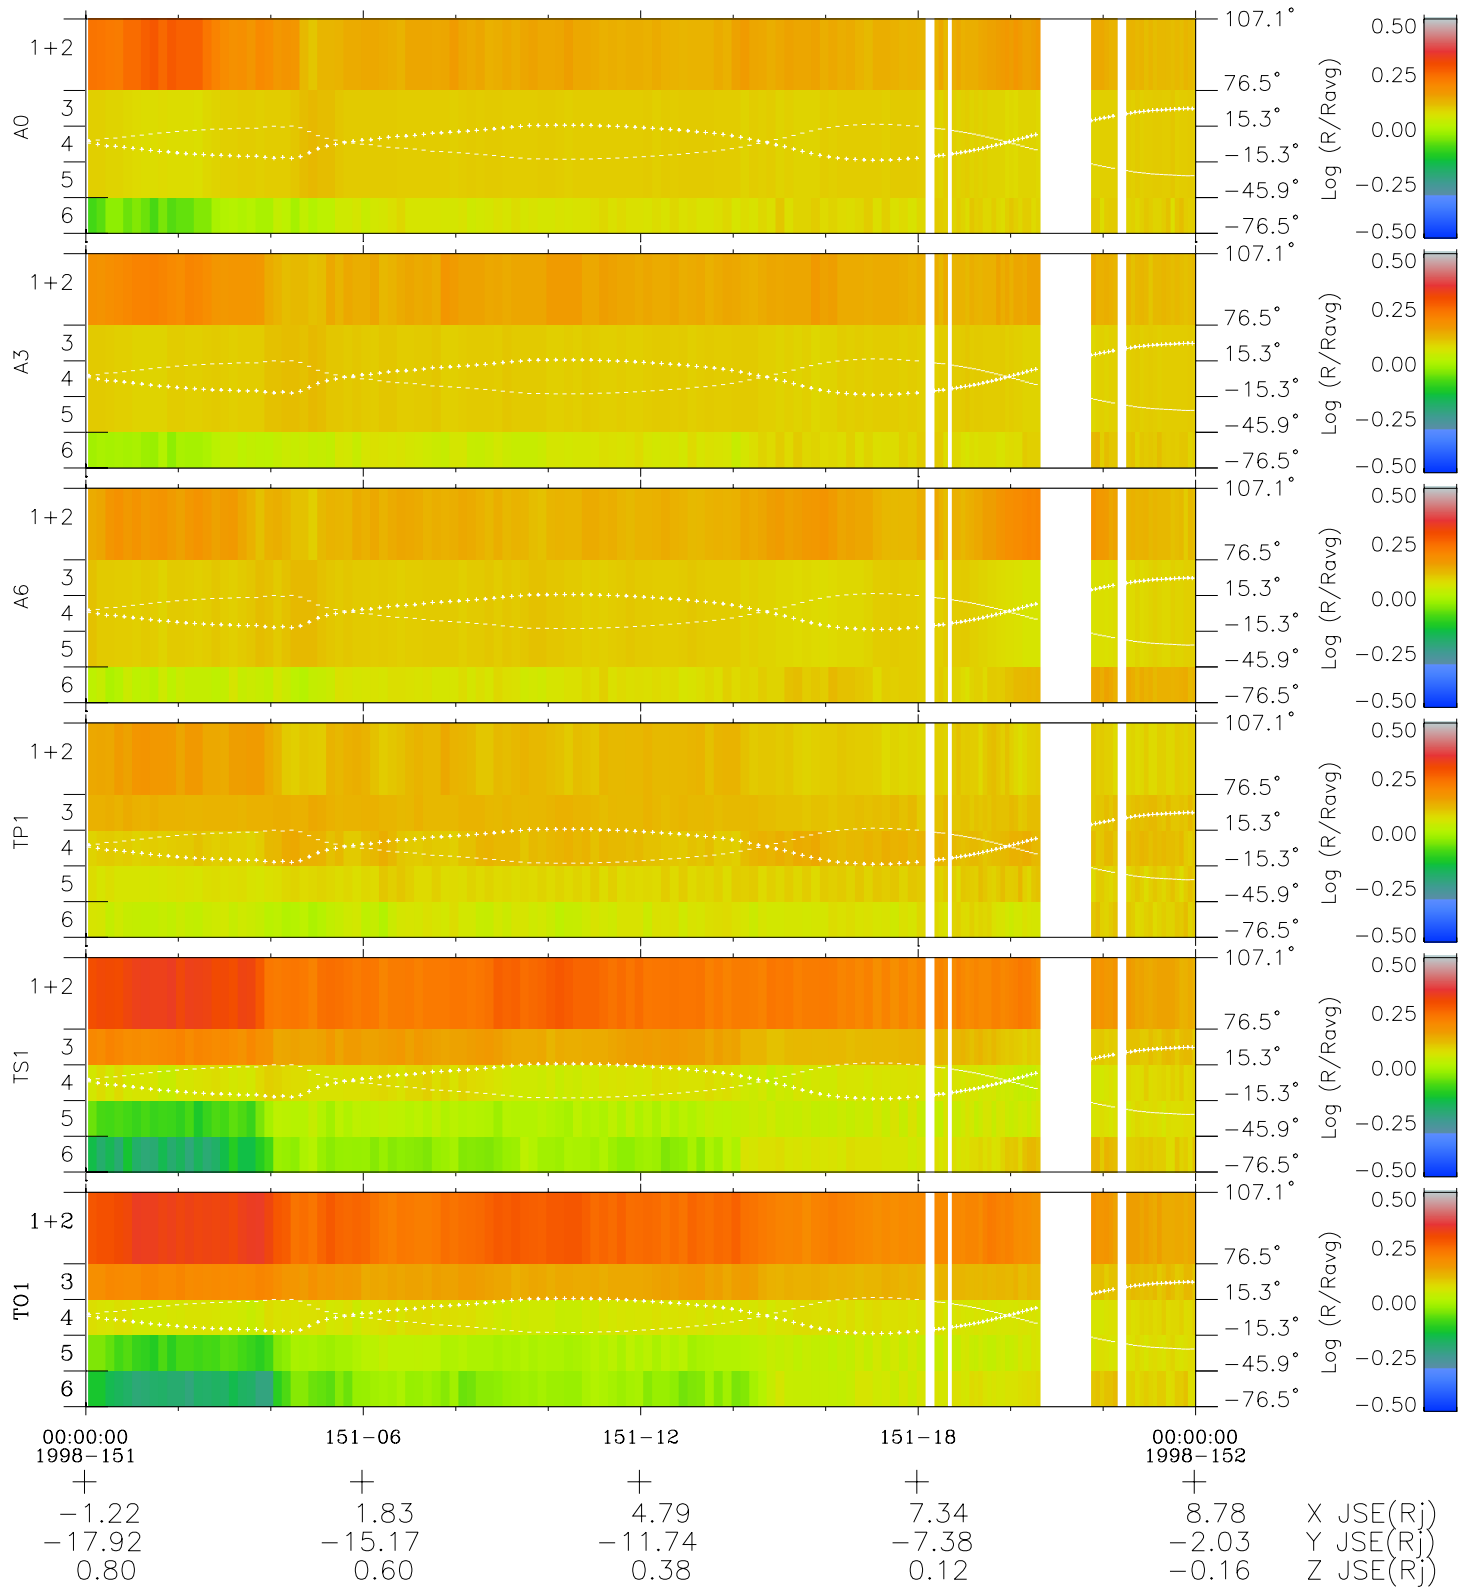

Galileo EPD Real Elevation Anisotropies 98151

Software Version: RTELEV_MEAN V 1.20
 Data Production: 06-03-00
 Plot Production: Sun Sep 16 09:57:27 2001
 Color File: wondr3
 Geofactor File: 1.1

- ◇ = Jupiter look direction
- = Corotation look direction