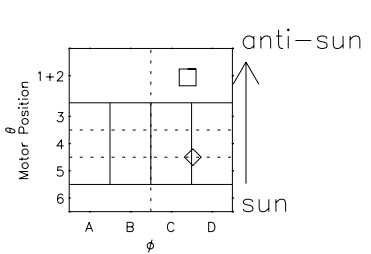

◇ = Jupiter look direction
□ = Corotation look direction