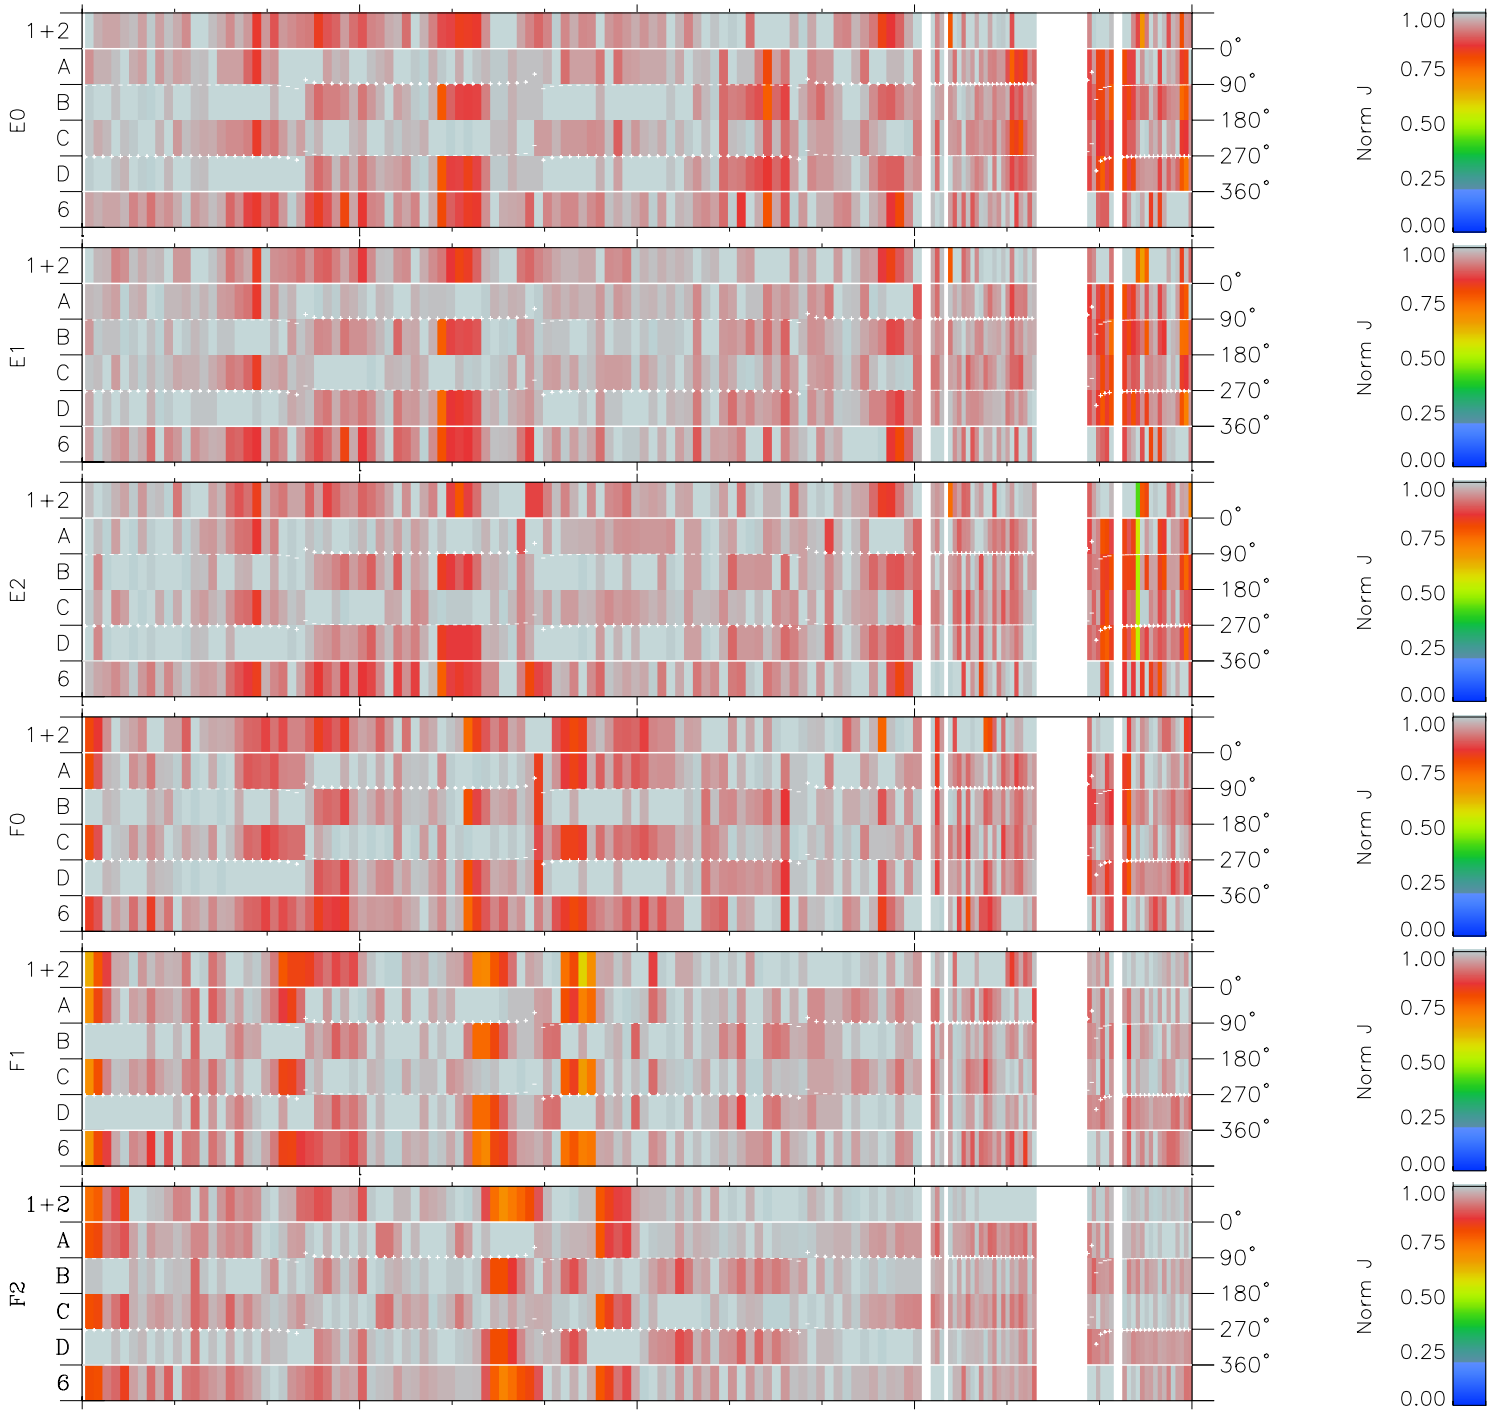

Galileo EPD Real Time Azimuth Anisotropies 98151

Software Version: RTAZIM_NORM V 1.20
 Data Production: 06-03-00
 Plot Production: Sun Sep 16 09:58:32 2001
 Color File: wondr3
 Geofactor File: 1.1

00:00:00 1998-151	151-06	151-12	151-18	00:00:00 1998-152	
+	+	+	+	+	X JSE(R _j)
-1.22	1.83	4.79	7.34	8.78	Y JSE(R _j)
-17.92	-15.17	-11.74	-7.38	-2.03	Z JSE(R _j)
0.80	0.60	0.38	0.12	-0.16	

- ◇ = Jupiter look direction
- = Corotation look direction