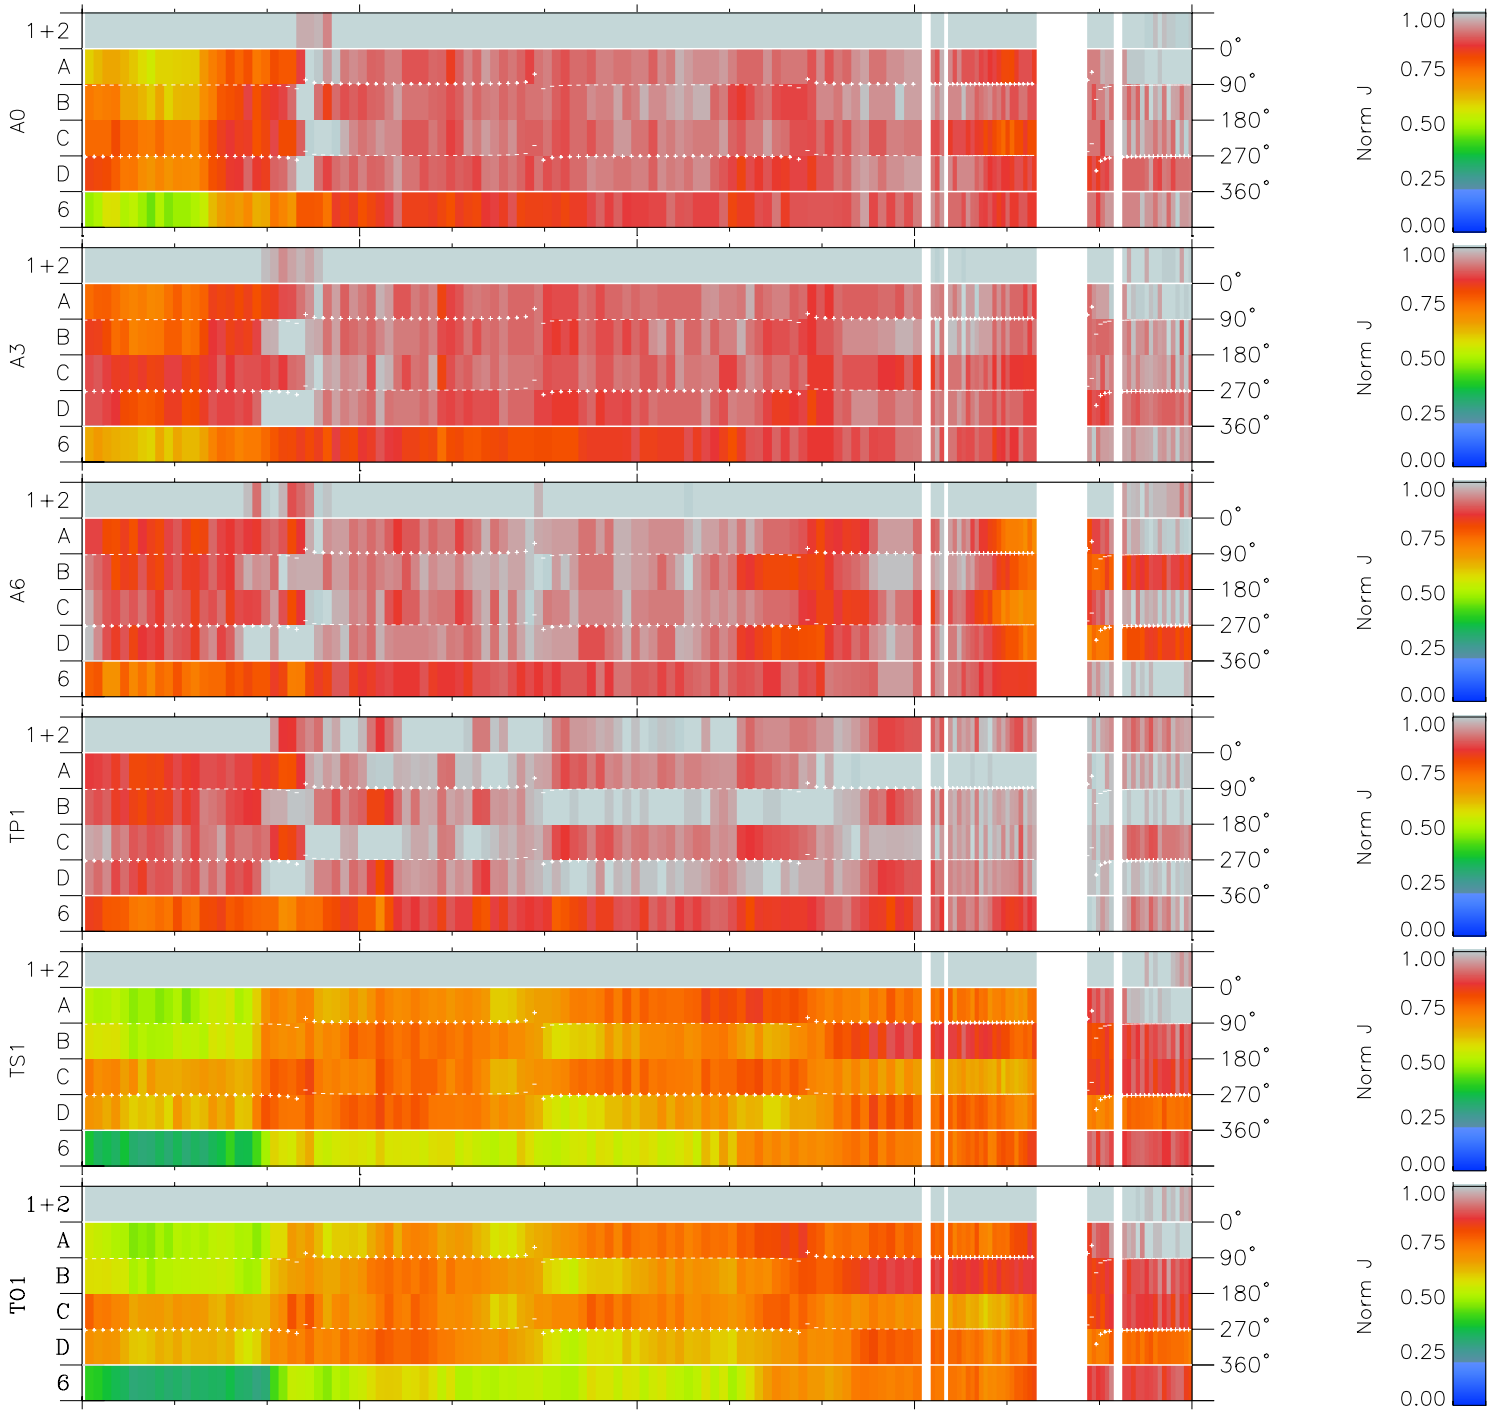

Galileo EPD Real Time Azimuth Anisotropies 98151

Software Version: RTAZIM_NORM V 1.20
 Data Production: 06-03-00
 Plot Production: Sun Sep 16 09:58:26 2001
 Color File: wondr3
 Geofactor File: 1.1

00:00:00 1998-151	151-06	151-12	151-18	00:00:00 1998-152	
+	+	+	+	+	X JSE(R _j)
-1.22	1.83	4.79	7.34	8.78	Y JSE(R _j)
-17.92	-15.17	-11.74	-7.38	-2.03	Z JSE(R _j)
0.80	0.60	0.38	0.12	-0.16	

◇ = Jupiter look direction
 □ = Corotation look direction