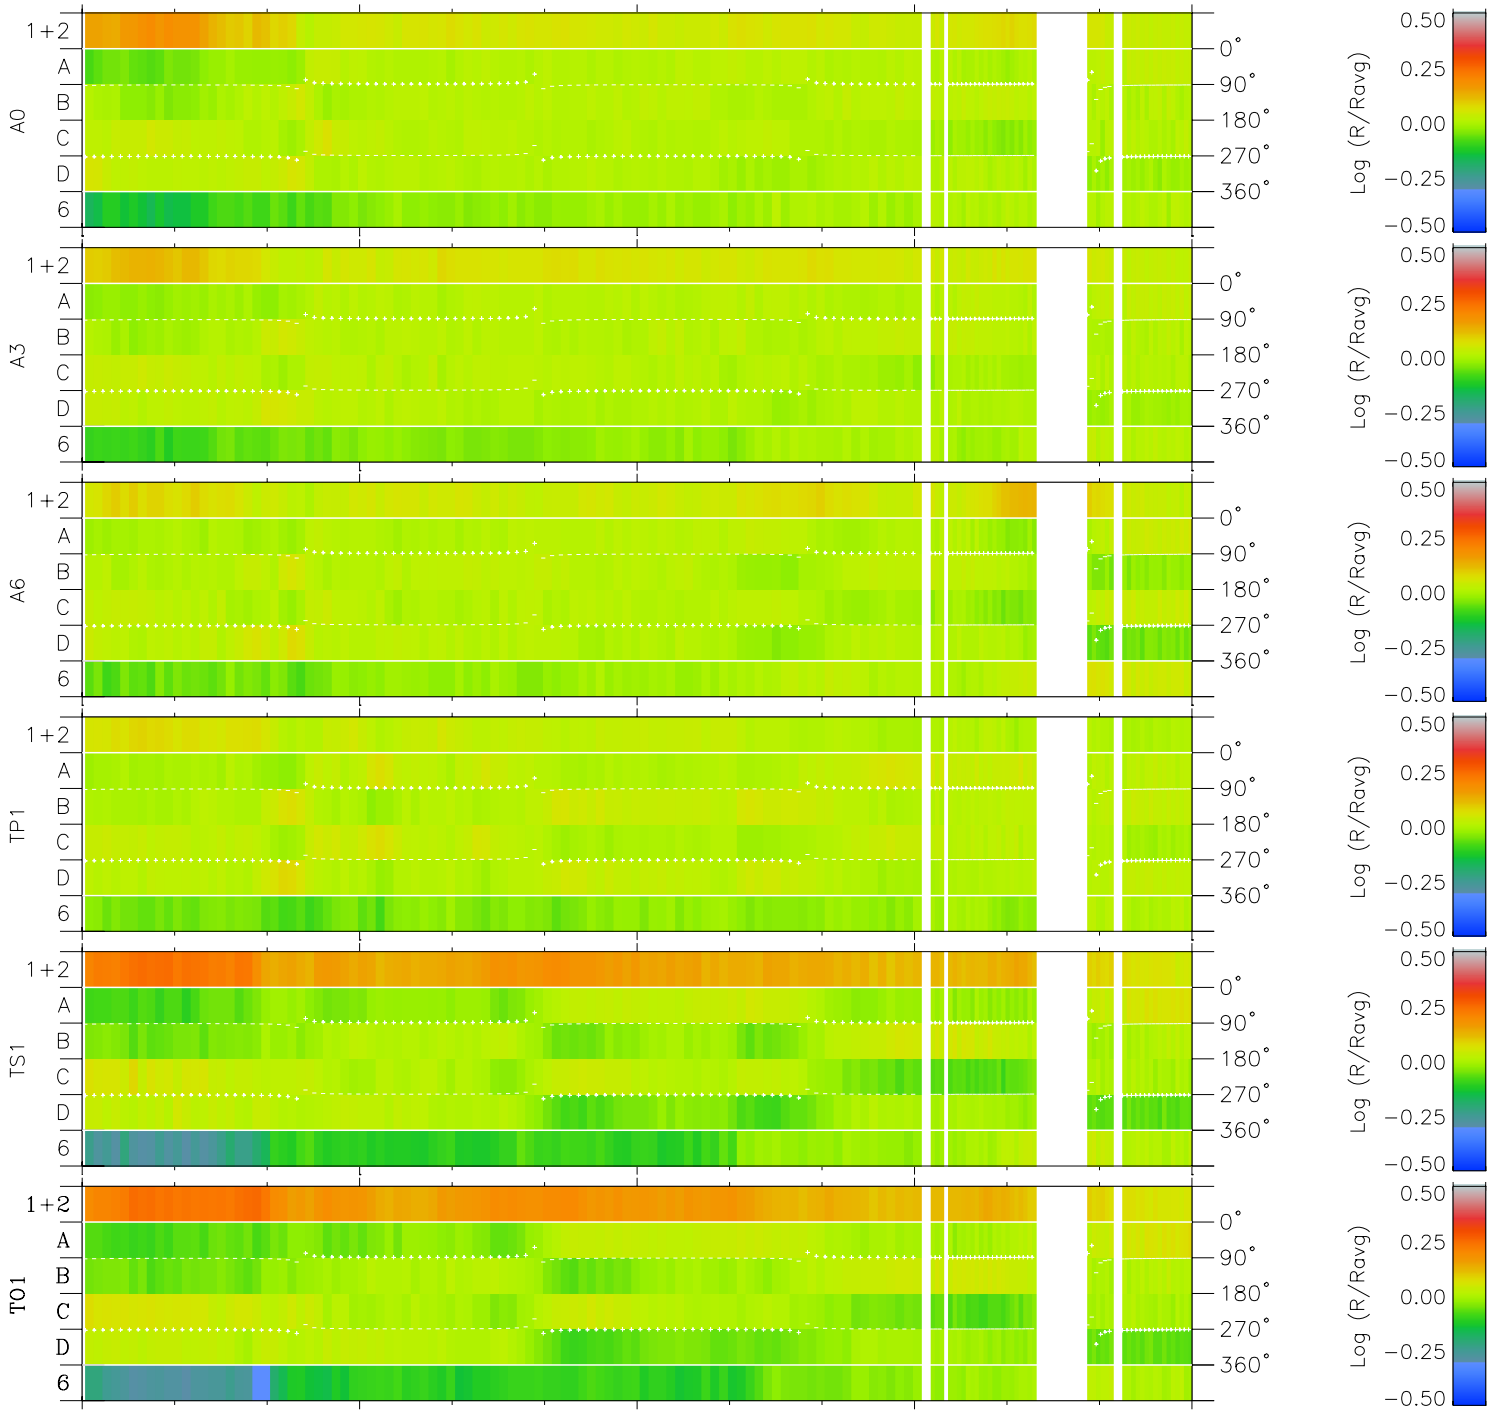

Galileo EPD Real Time Azimuth Anisotropies 98151

Software Version: RTAZIM_MEAN V 1.20
Data Production: 06-03-00
Plot Production: Sun Sep 16 09:58:04 2001
Color File: wondr3
Geofactor File: 1.1

00:00:00 1998-151	151-06	151-12	151-18	00:00:00 1998-152	
+	+	+	+	+	X JSE(R _j)
-1.22	1.83	4.79	7.34	8.78	Y JSE(R _j)
-17.92	-15.17	-11.74	-7.38	-2.03	Z JSE(R _j)
0.80	0.60	0.38	0.12	-0.16	

- ◇ = Jupiter look direction
- = Corotation look direction