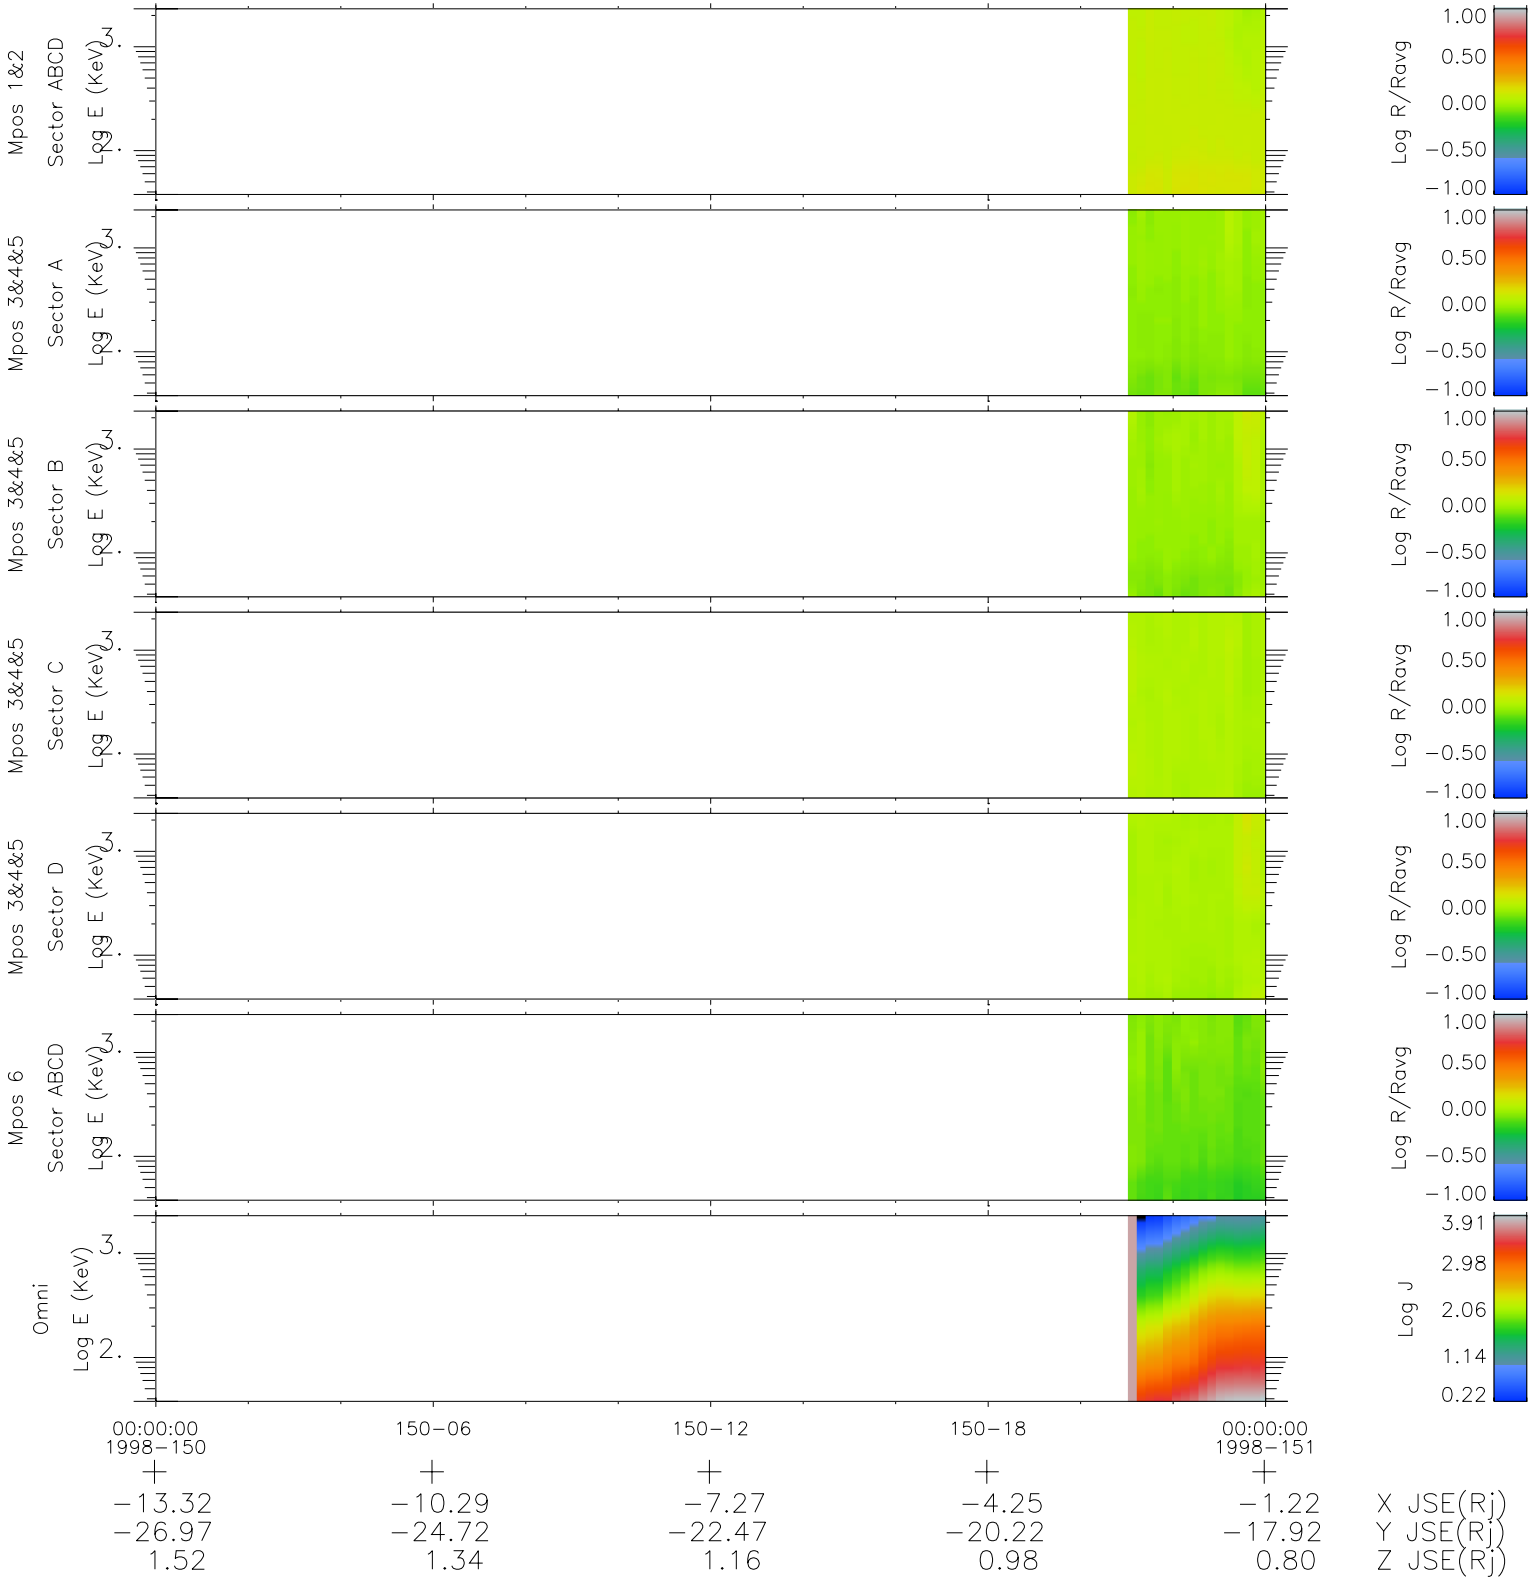

Galileo EPD Real Time R6 Ions Spectra 98150

Software Version: RTSPEC_R6 V 1.20
 Data Production: 06-03-00
 Plot Production: Sun Sep 16 09:50:07 2001
 Color File: wondr3
 Geofactor File: 1.1

- ◇ = Jupiter look direction
- = Corotation look direction