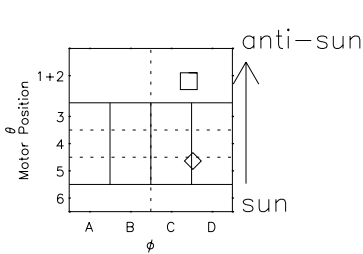

Galileo EPD Real Time R6 Ions Spectra 98150

Software Version: RTSPEC_R6 V 1.20
 Data Production: 06-03-00
 Plot Production: Sun Sep 16 09:50:07 2001
 Color File: wondr3
 Geofactor File: 1.1

- ◇ = Jupiter look direction
- = Corotation look direction