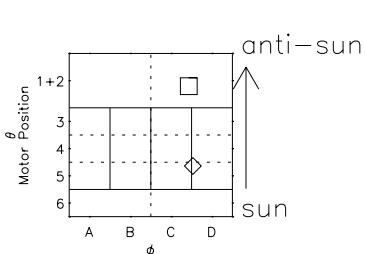

Galileo EPD Real Elevation Anisotropies 98150

Software Version: RTELEV_FLUX V 1.20
Data Production: 06-03-00
Plot Production: Sun Sep 16 09:50:35 2001
Color File: wondr3
Geofactor File: 1.1

- ◇ = Jupiter look direction
- = Corotation look direction