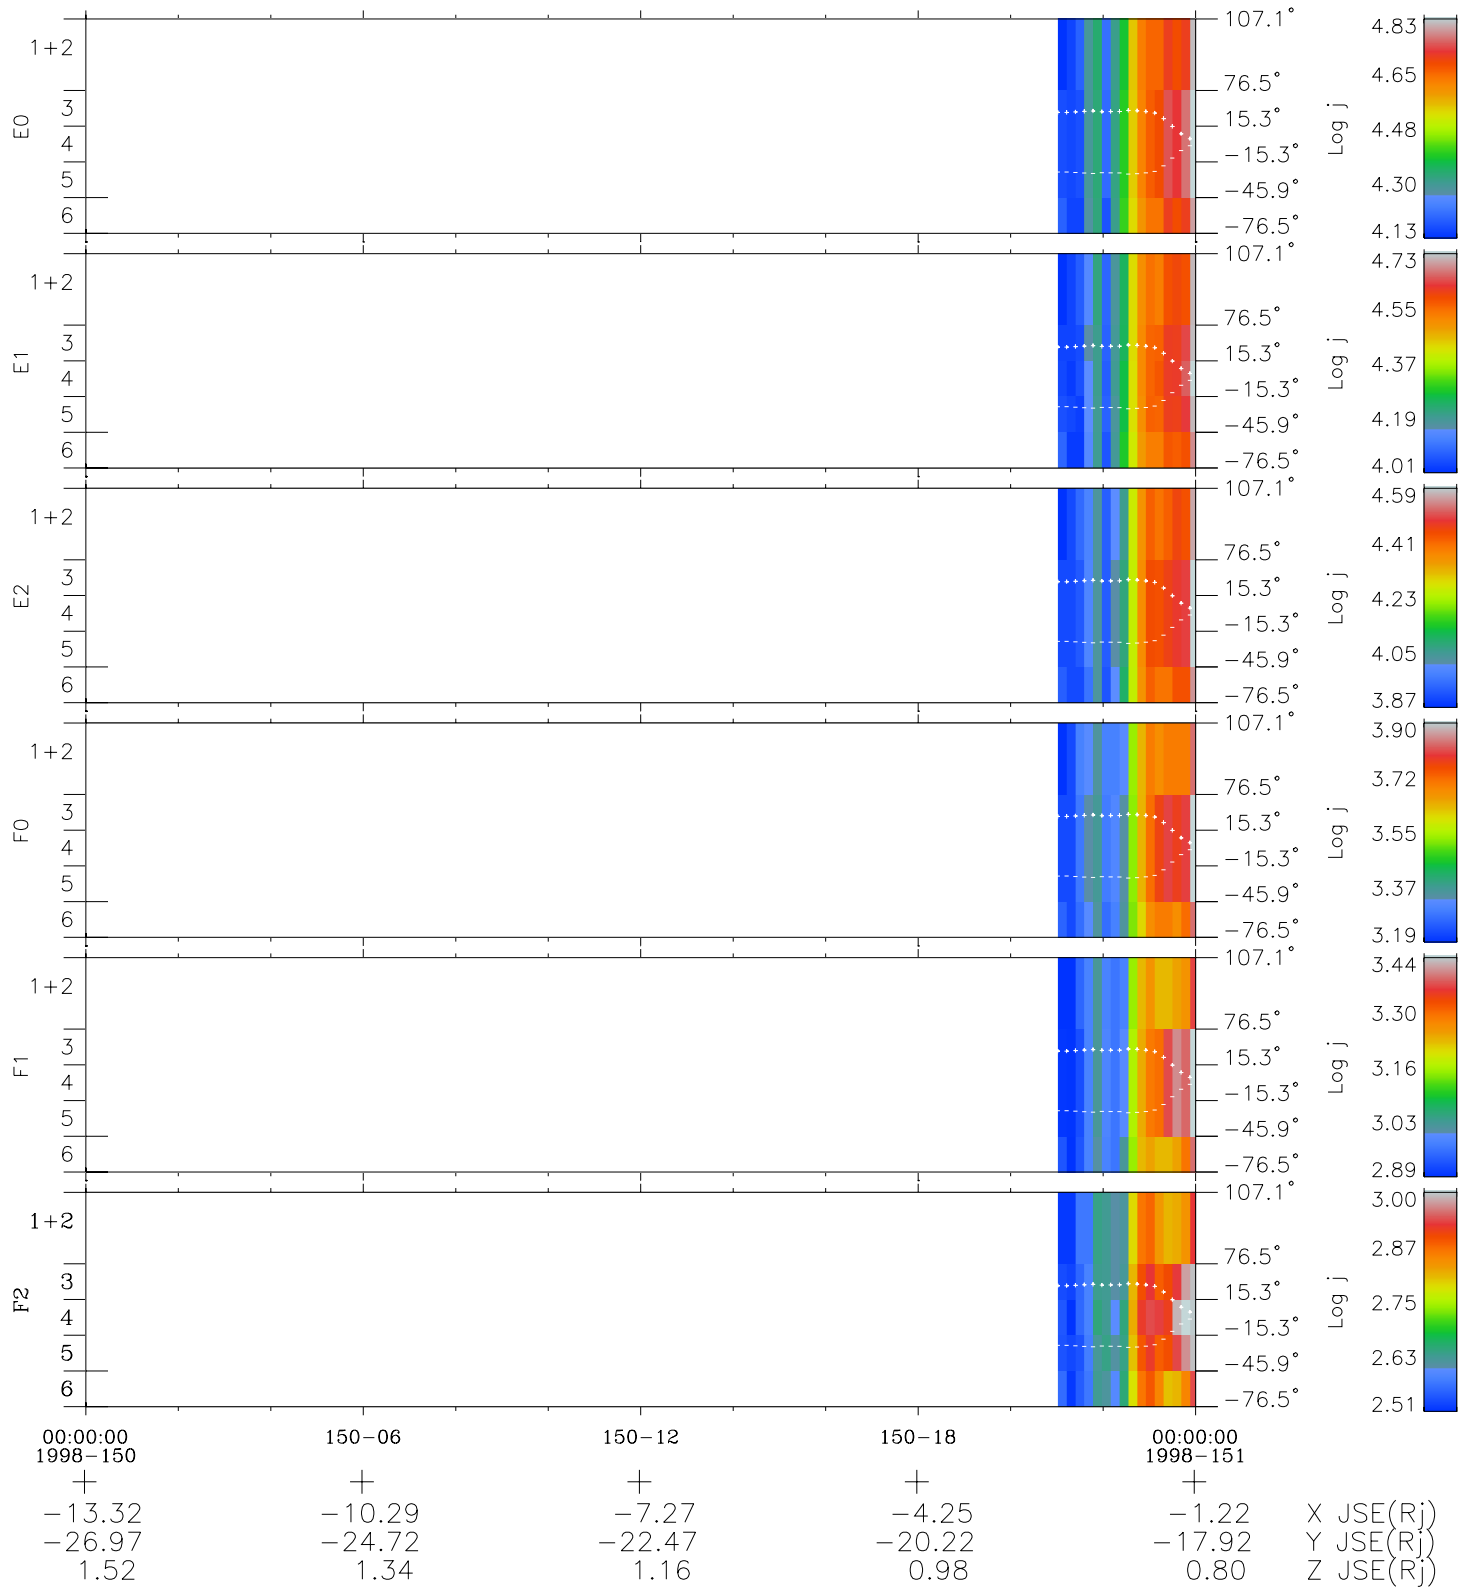

Galileo EPD Real Elevation Anisotropies 98150

Software Version: RTELEV_FLUX V 1.20
Data Production: 06-03-00
Plot Production: Sun Sep 16 09:50:35 2001
Color File: wondr3
Geofactor File: 1.1

- ◇ = Jupiter look direction
- = Corotation look direction