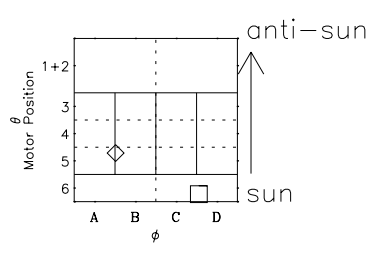

Galileo EPD Real Time Omni Spectrum 98090

Software Version: RTSPEC_OMNI V 1.20
 Data Production: 06-03-00
 Plot Production: Sun Sep 16 09:44:15 2001
 Color File: wondr3
 Geofactor File: 1.1

◇ = Jupiter look direction
 □ = Corotation look direction