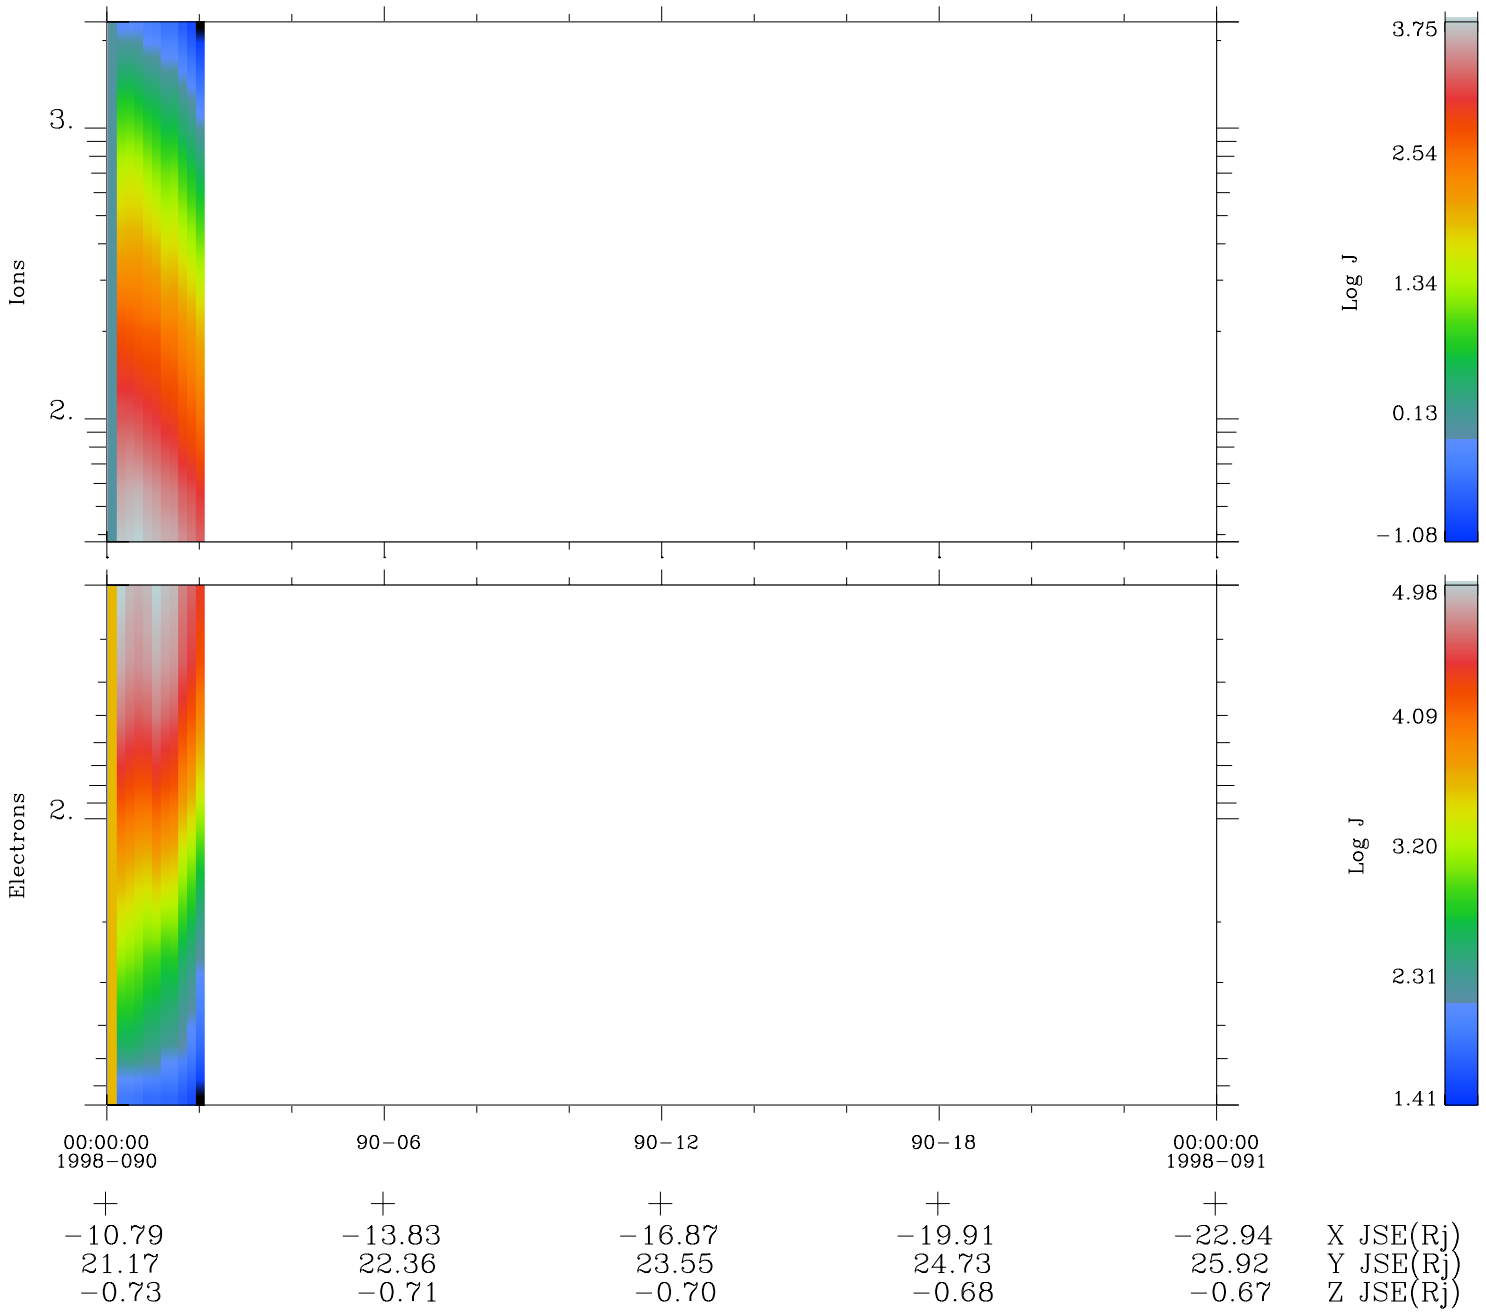

Galileo EPD Real Time Omni Spectrum 98090

Software Version: RTSPEC_OMNI V 1.20
 Data Production: 06-03-00
 Plot Production: Sun Sep 16 09:44:15 2001
 Color File: wondr3
 Geofactor File: 1.1

◇ = Jupiter look direction
 □ = Corotation look direction