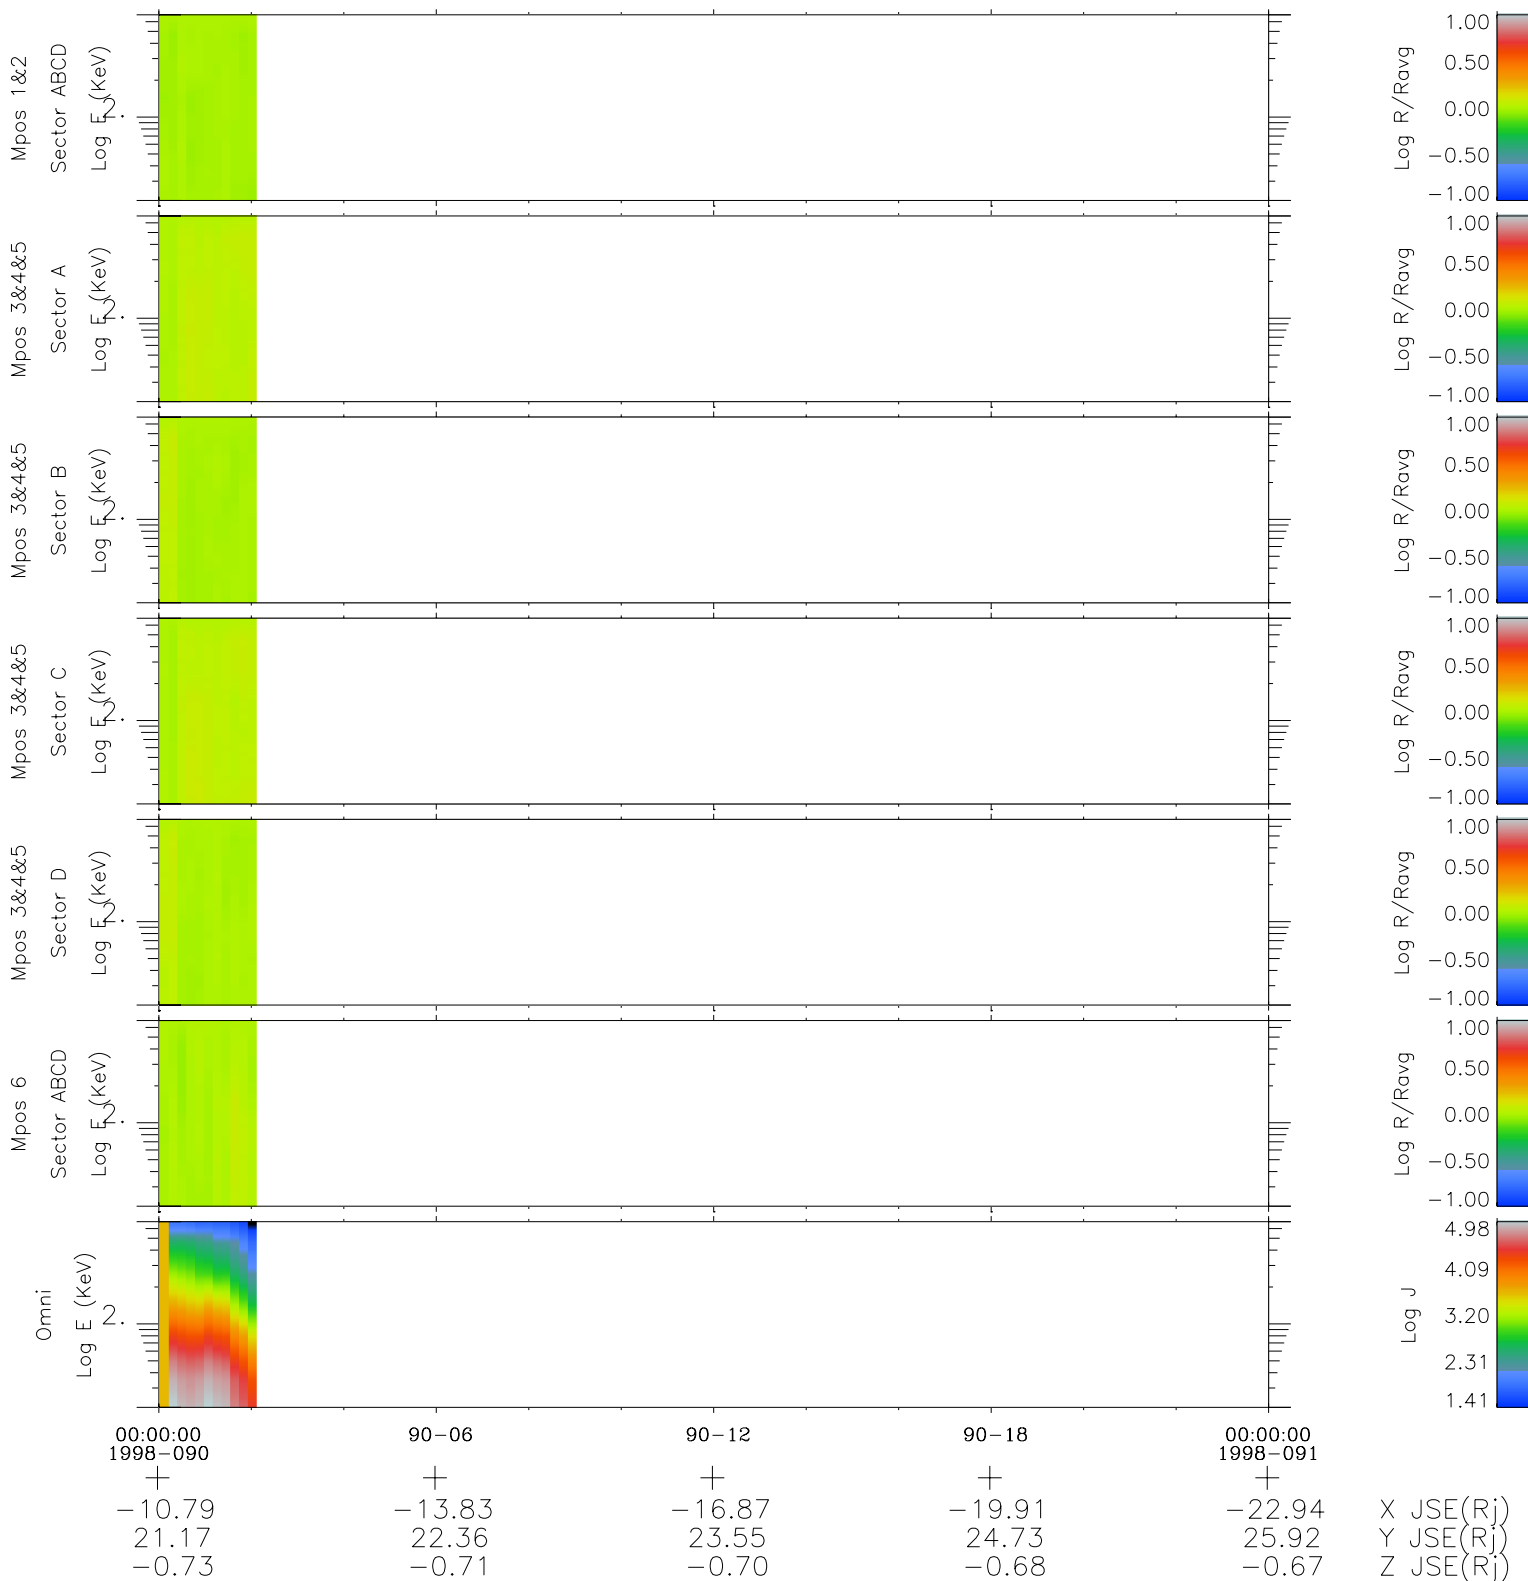

# Galileo EPD Real Time R6 Electrons Spectra 98090

Software Version: RTSPEC\_R6 V 1.20  
 Data Production: 06-03-00  
 Plot Production: Sun Sep 16 09:44:12 2001  
 Color File: wondr3  
 Geofactor File: 1.1

- ◇ = Jupiter look direction
- = Corotation look direction