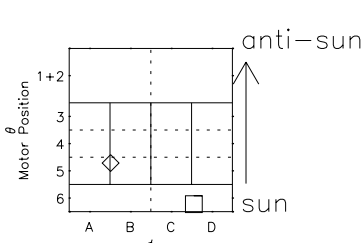

Galileo EPD Real Time R6 Ions Spectra 98090

Software Version: RTSPEC_R6 V 1.20
 Data Production: 06-03-00
 Plot Production: Sun Sep 16 09:44:09 2001
 Color File: wondr3
 Geofactor File: 1.1

- ◇ = Jupiter look direction
- = Corotation look direction