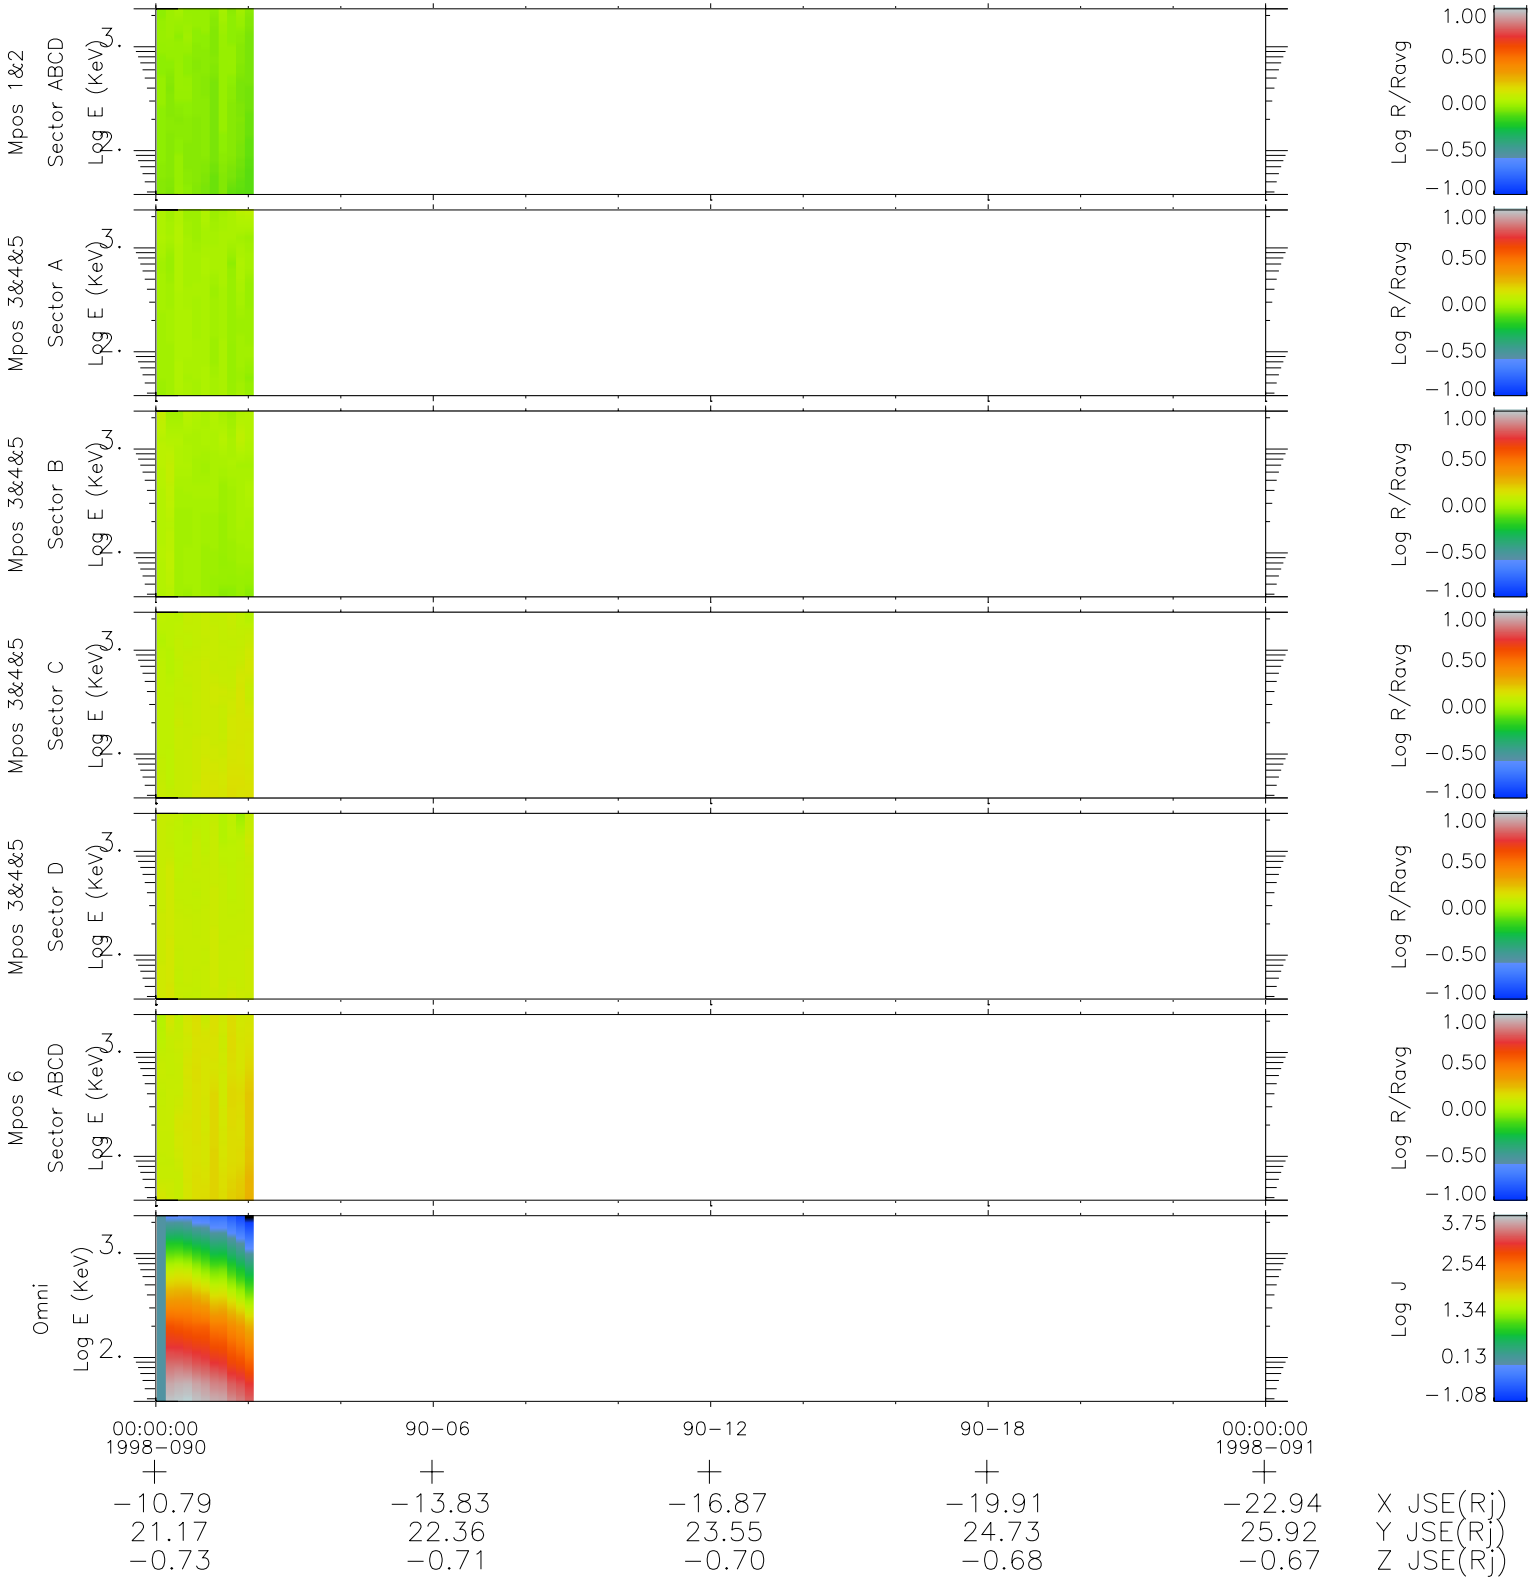

Galileo EPD Real Time R6 Ions Spectra 98090

Software Version: RTSPEC_R6 V 1.20
 Data Production: 06-03-00
 Plot Production: Sun Sep 16 09:44:09 2001
 Color File: wondr3
 Geofactor File: 1.1

- ◇ = Jupiter look direction
- = Corotation look direction