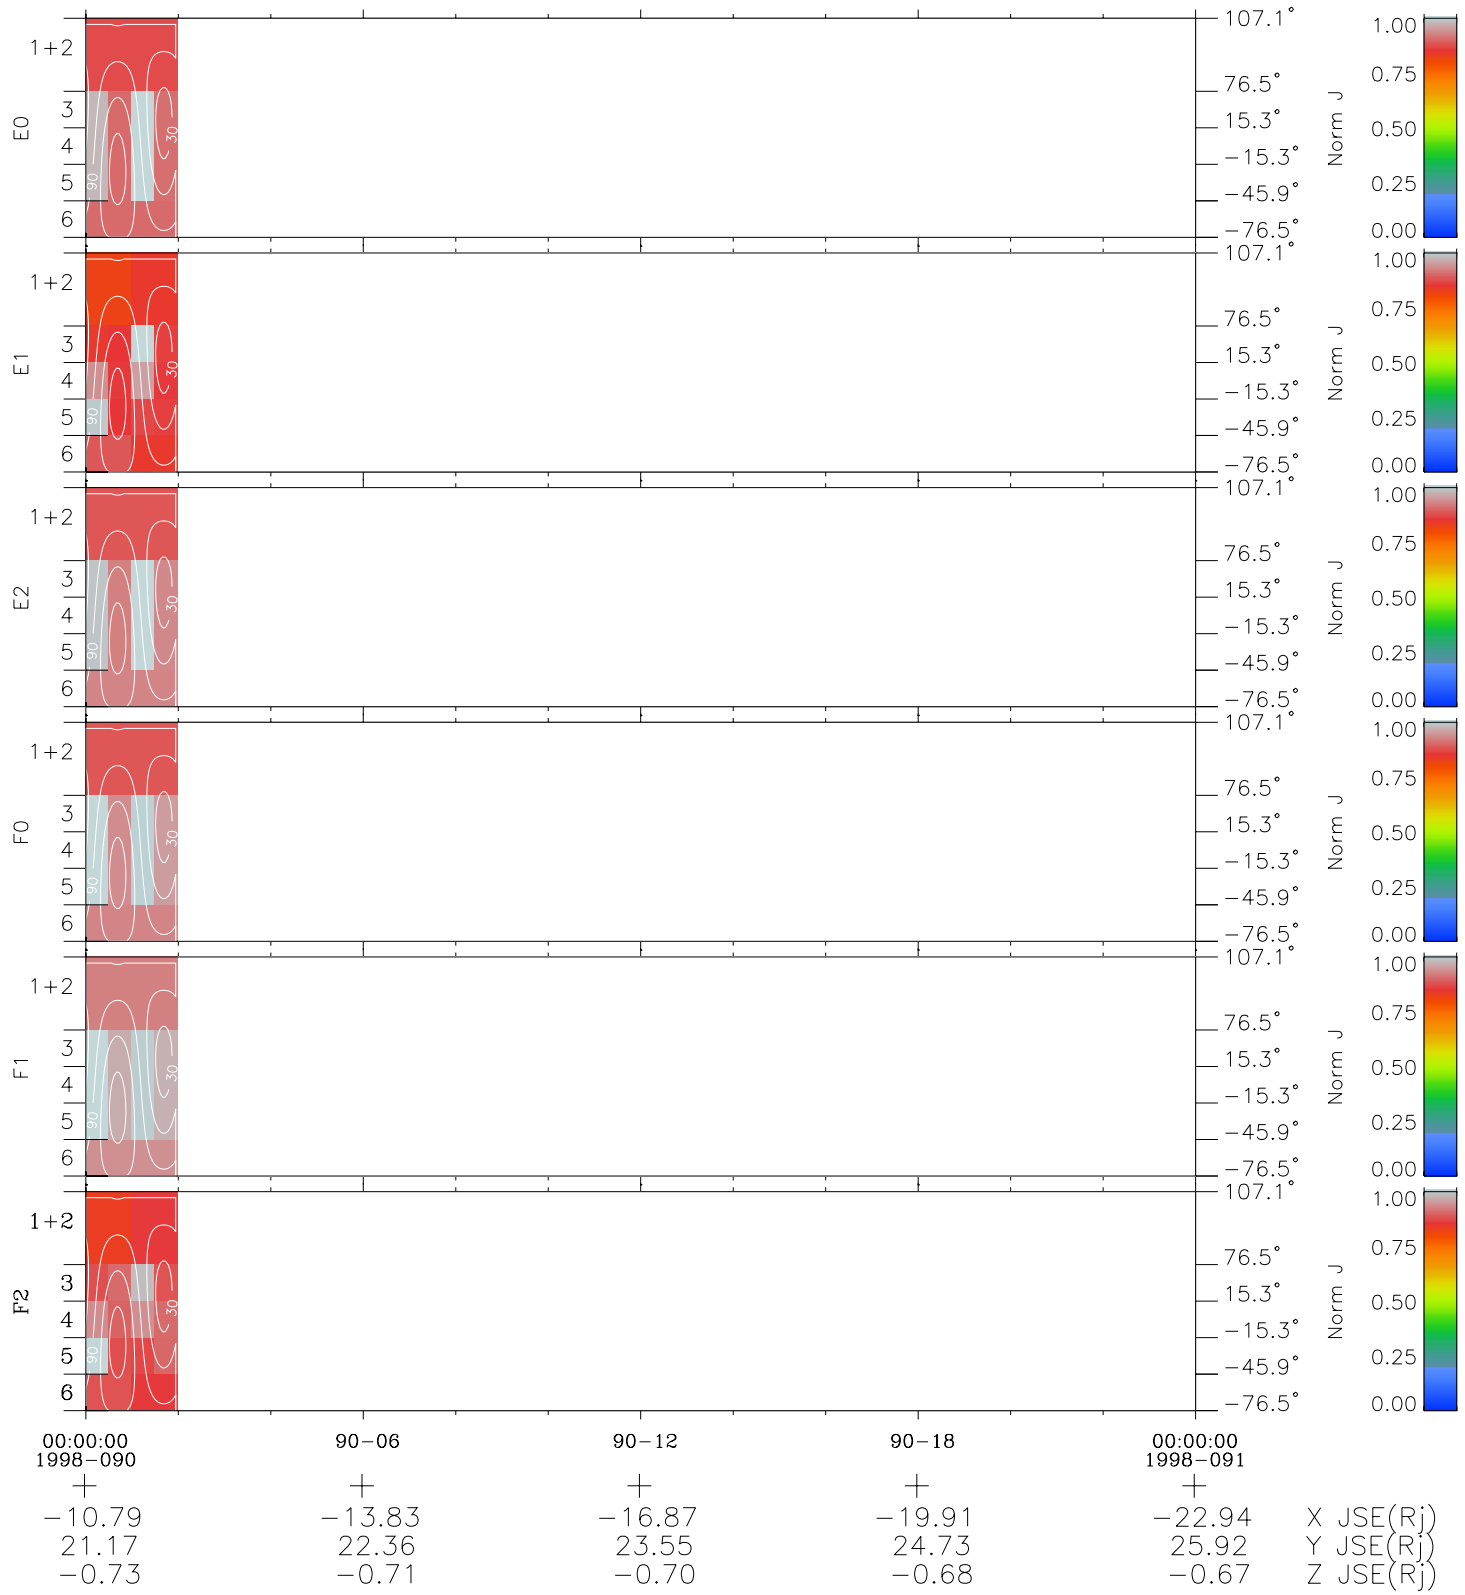

Galileo EPD Real Time All-Sky Anisotropies 98090

Software Version: RTSKY_NORM V 1.20
 Data Production: 06-03-00
 Plot Production: Sun Sep 16 09:44:26 2001
 Color File: wondr3
 Geofactor File: 1.1

- ◇ = Jupiter look direction
- = Corotation look direction