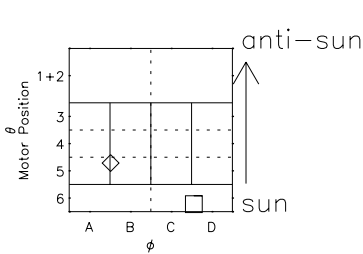

Galileo EPD Real Time All-Sky Anisotropies 98090

Software Version: RTSKY_NORM V 1.20
 Data Production: 06-03-00
 Plot Production: Sun Sep 16 09:44:26 2001
 Color File: wondr3
 Geofactor File: 1.1

- ◇ = Jupiter look direction
- = Corotation look direction