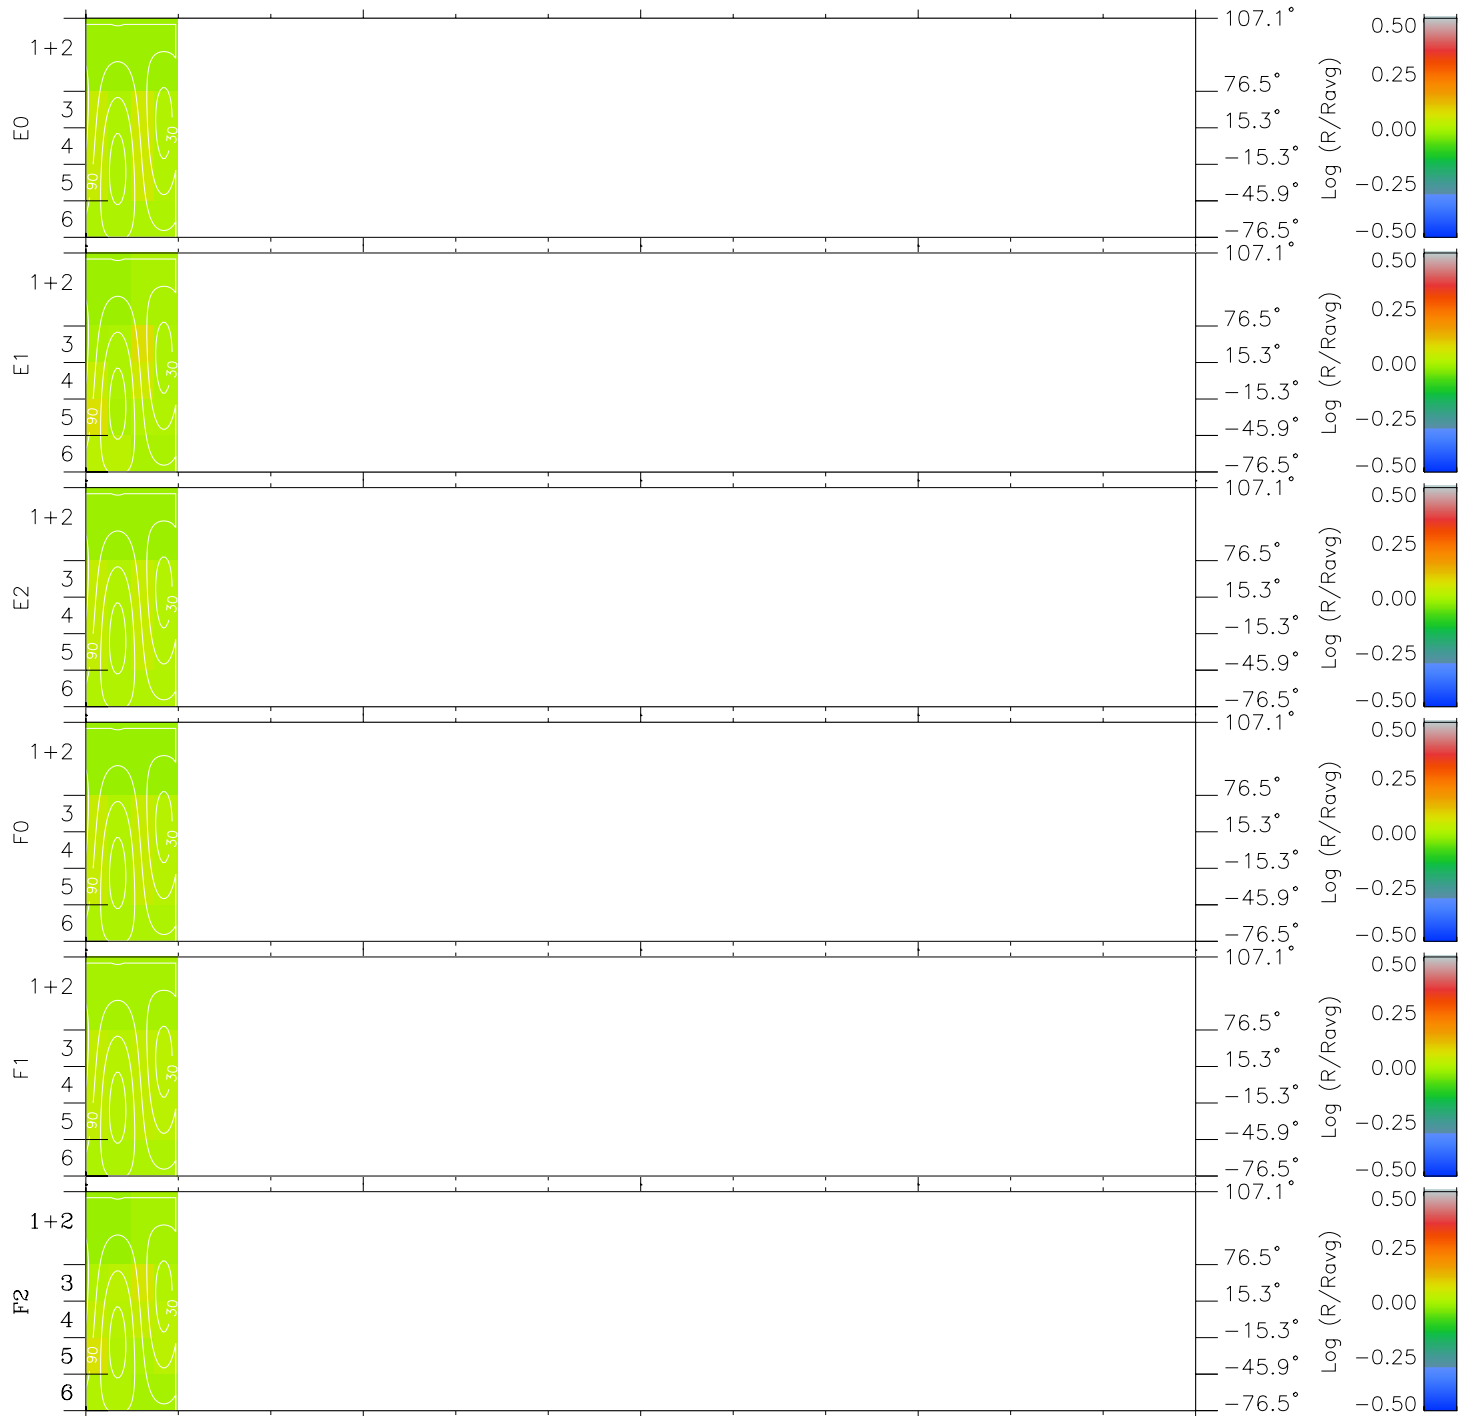

# Galileo EPD Real Time All-Sky Anisotropies 98090

Software Version: RTSKY\_MEAN V 1.20  
 Data Production: 06-03-00  
 Plot Production: Sun Sep 16 09:44:19 2001  
 Color File: wondr3  
 Geofactor File: 1.1

00:00:00 1998-090	90-06	90-12	90-18	00:00:00 1998-091	
+	+	+	+	+	
-10.79	-13.83	-16.87	-19.91	-22.94	X JSE(R <sub>j</sub> )
21.17	22.36	23.55	24.73	25.92	Y JSE(R <sub>j</sub> )
-0.73	-0.71	-0.70	-0.68	-0.67	Z JSE(R <sub>j</sub> )

- ◇ = Jupiter look direction
- = Corotation look direction