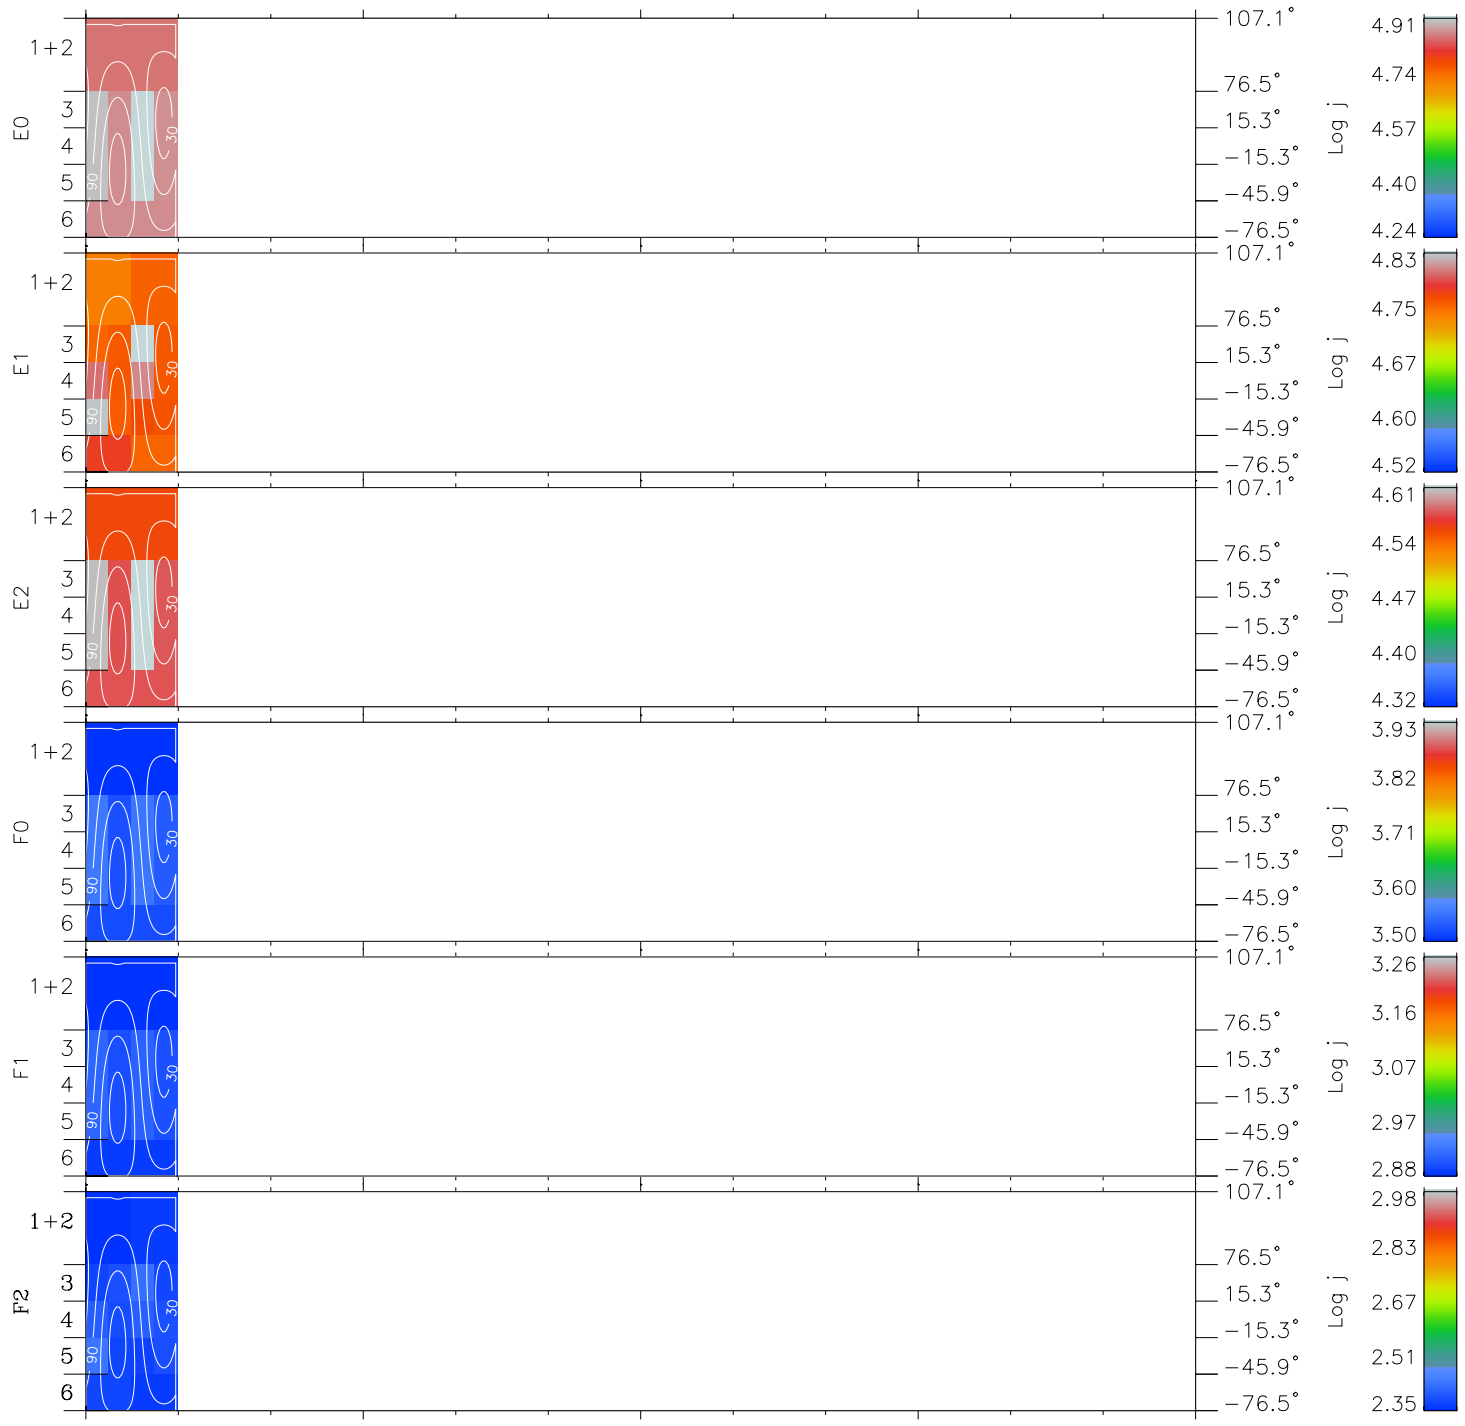

Galileo EPD Real Time All-Sky Anisotropies 98090

Software Version: RTSKY_FLUX V 1.20
 Data Production: 06-03-00
 Plot Production: Sun Sep 16 09:44:23 2001
 Color File: wondr3
 Geofactor File: 1.1

00:00:00 1998-090	90-06	90-12	90-18	00:00:00 1998-091	X JSE(R _j)	Y JSE(R _j)	Z JSE(R _j)
+	+	+	+	+			
-10.79	-13.83	-16.87	-19.91	-22.94			
21.17	22.36	23.55	24.73	25.92			
-0.73	-0.71	-0.70	-0.68	-0.67			

- ◇ = Jupiter look direction
- = Corotation look direction