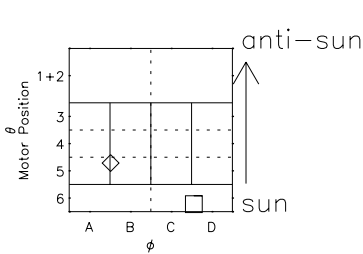

Galileo EPD Real Time All-Sky Anisotropies 98090

Software Version: RTSKY_NORM V 1.20
Data Production: 06-03-00
Plot Production: Sun Sep 16 09:44:25 2001
Color File: wondr3
Geofactor File: 1.1

- ◇ = Jupiter look direction
- = Corotation look direction