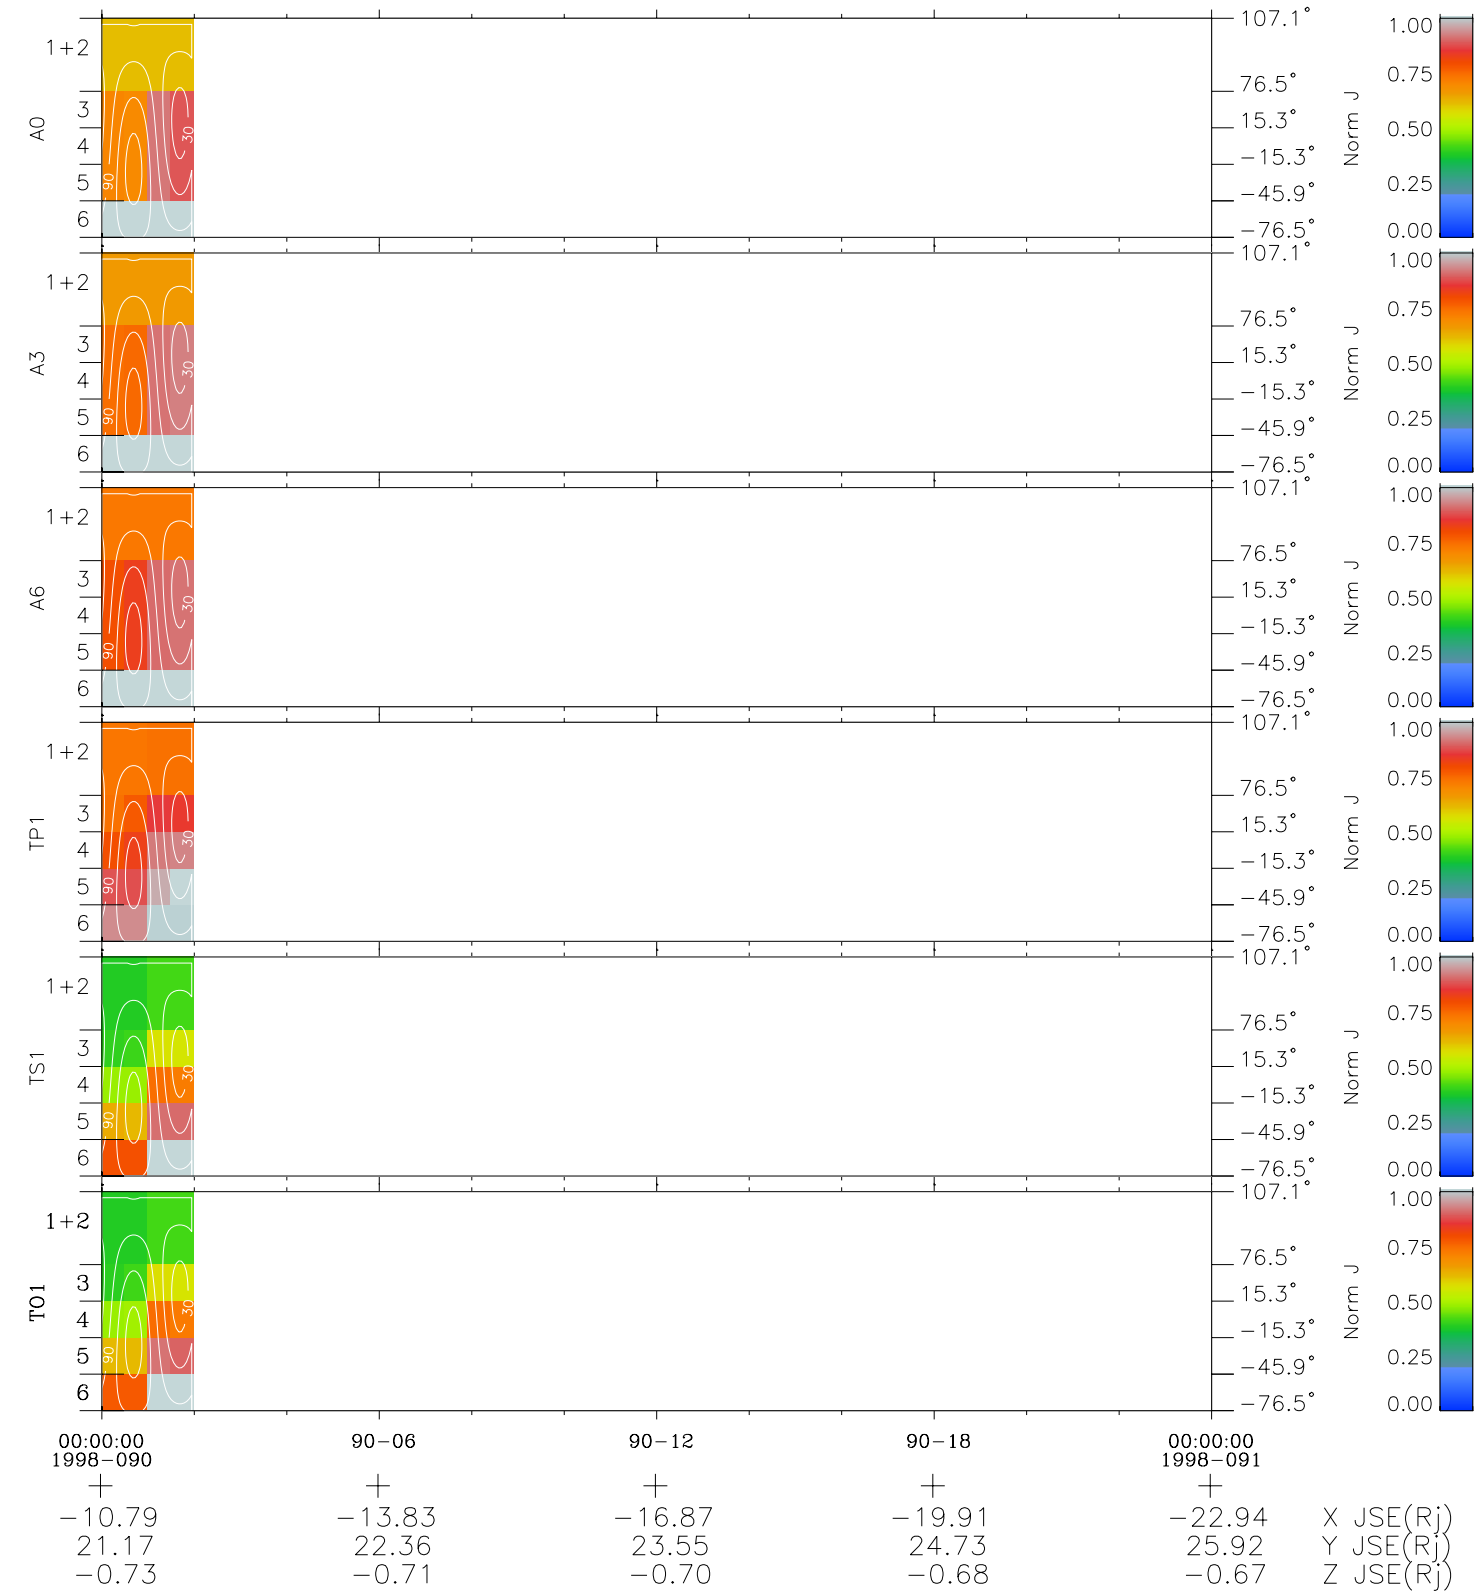

Galileo EPD Real Time All-Sky Anisotropies 98090

Software Version: RTSKY_NORM V 1.20
Data Production: 06-03-00
Plot Production: Sun Sep 16 09:44:25 2001
Color File: wondr3
Geofactor File: 1.1

- ◇ = Jupiter look direction
- = Corotation look direction