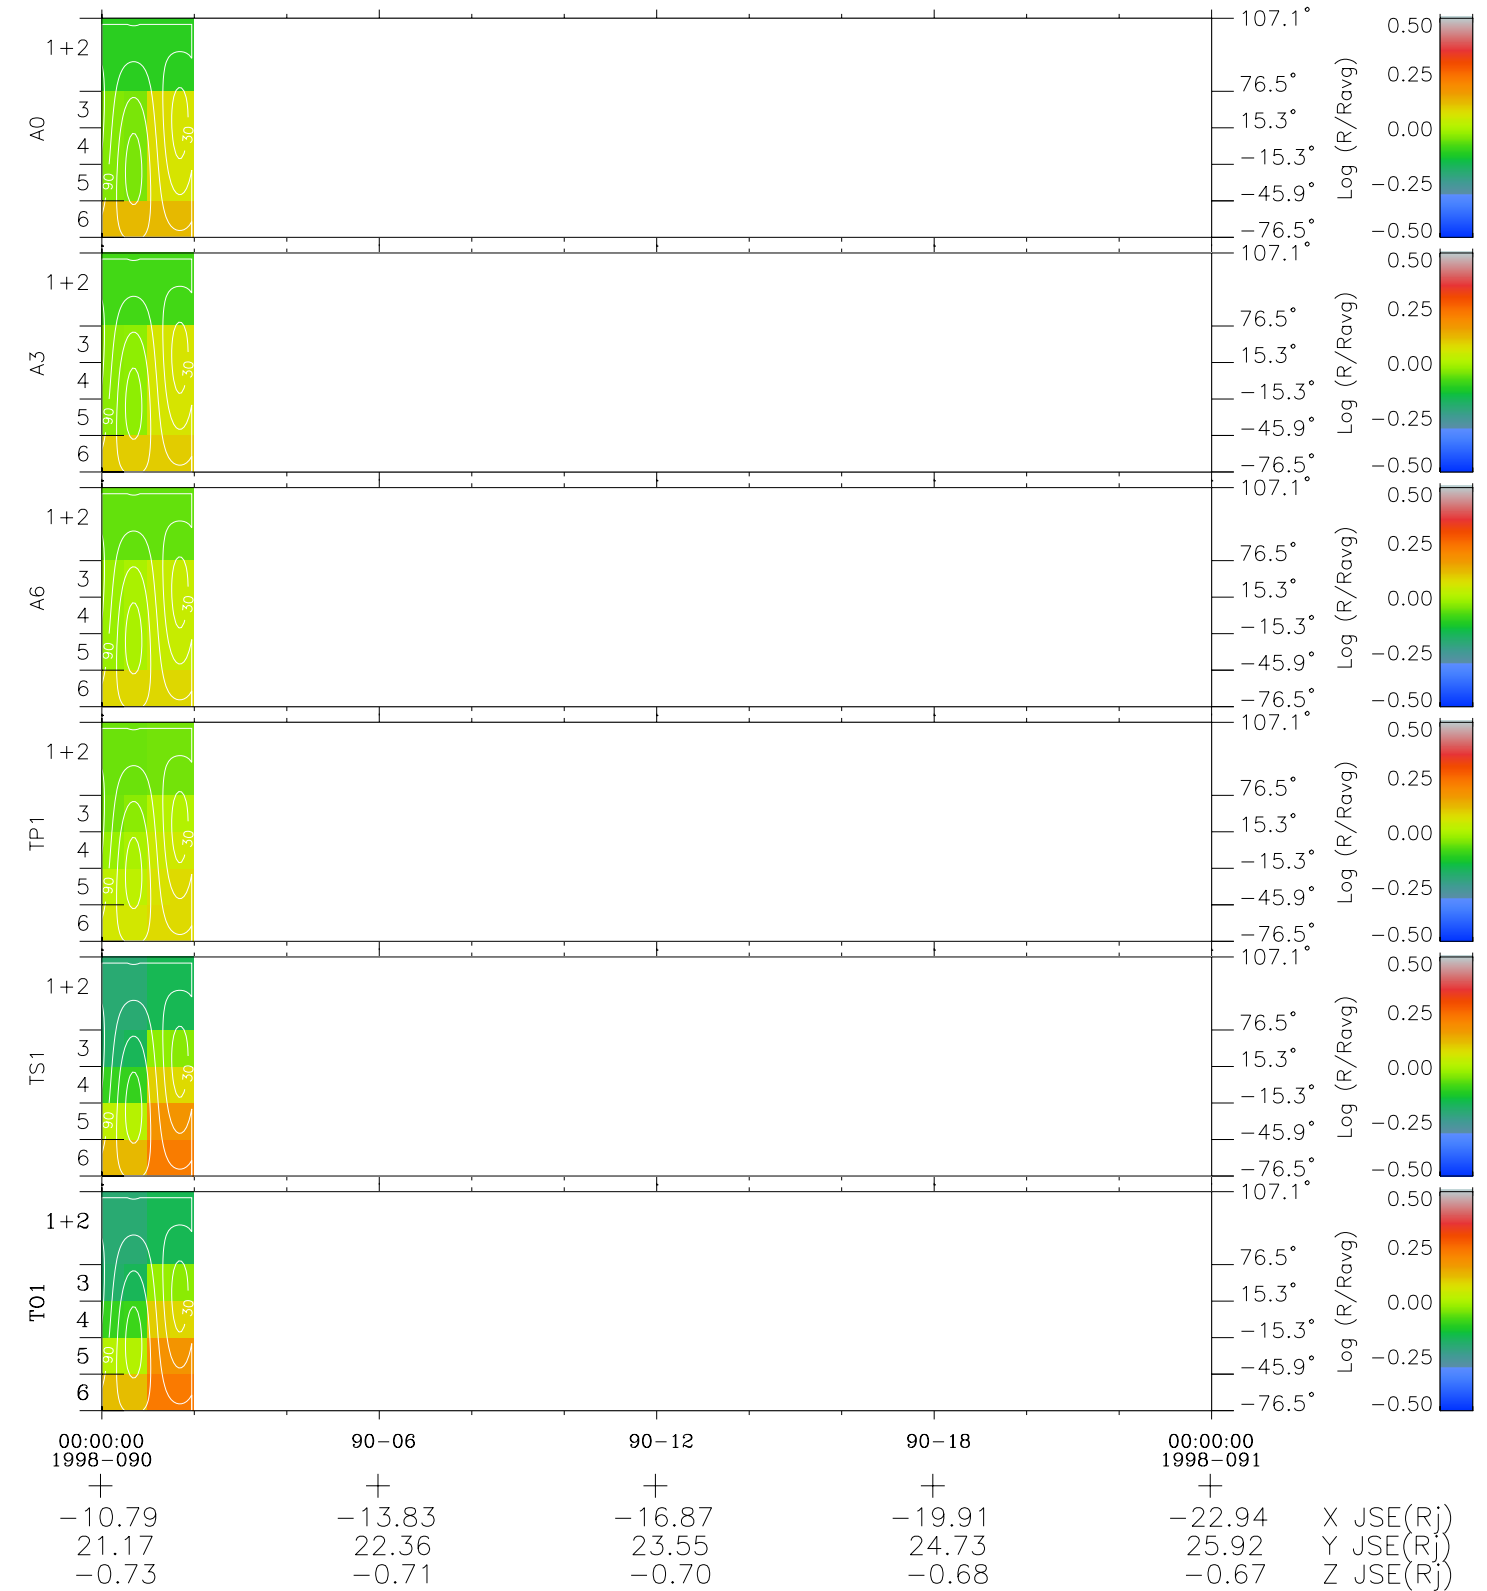

# Galileo EPD Real Time All-Sky Anisotropies 98090

Software Version: RTSKY\_MEAN V 1.20  
 Data Production: 06-03-00  
 Plot Production: Sun Sep 16 09:44:17 2001  
 Color File: wondr3  
 Geofactor File: 1.1

- ◇ = Jupiter look direction
- = Corotation look direction