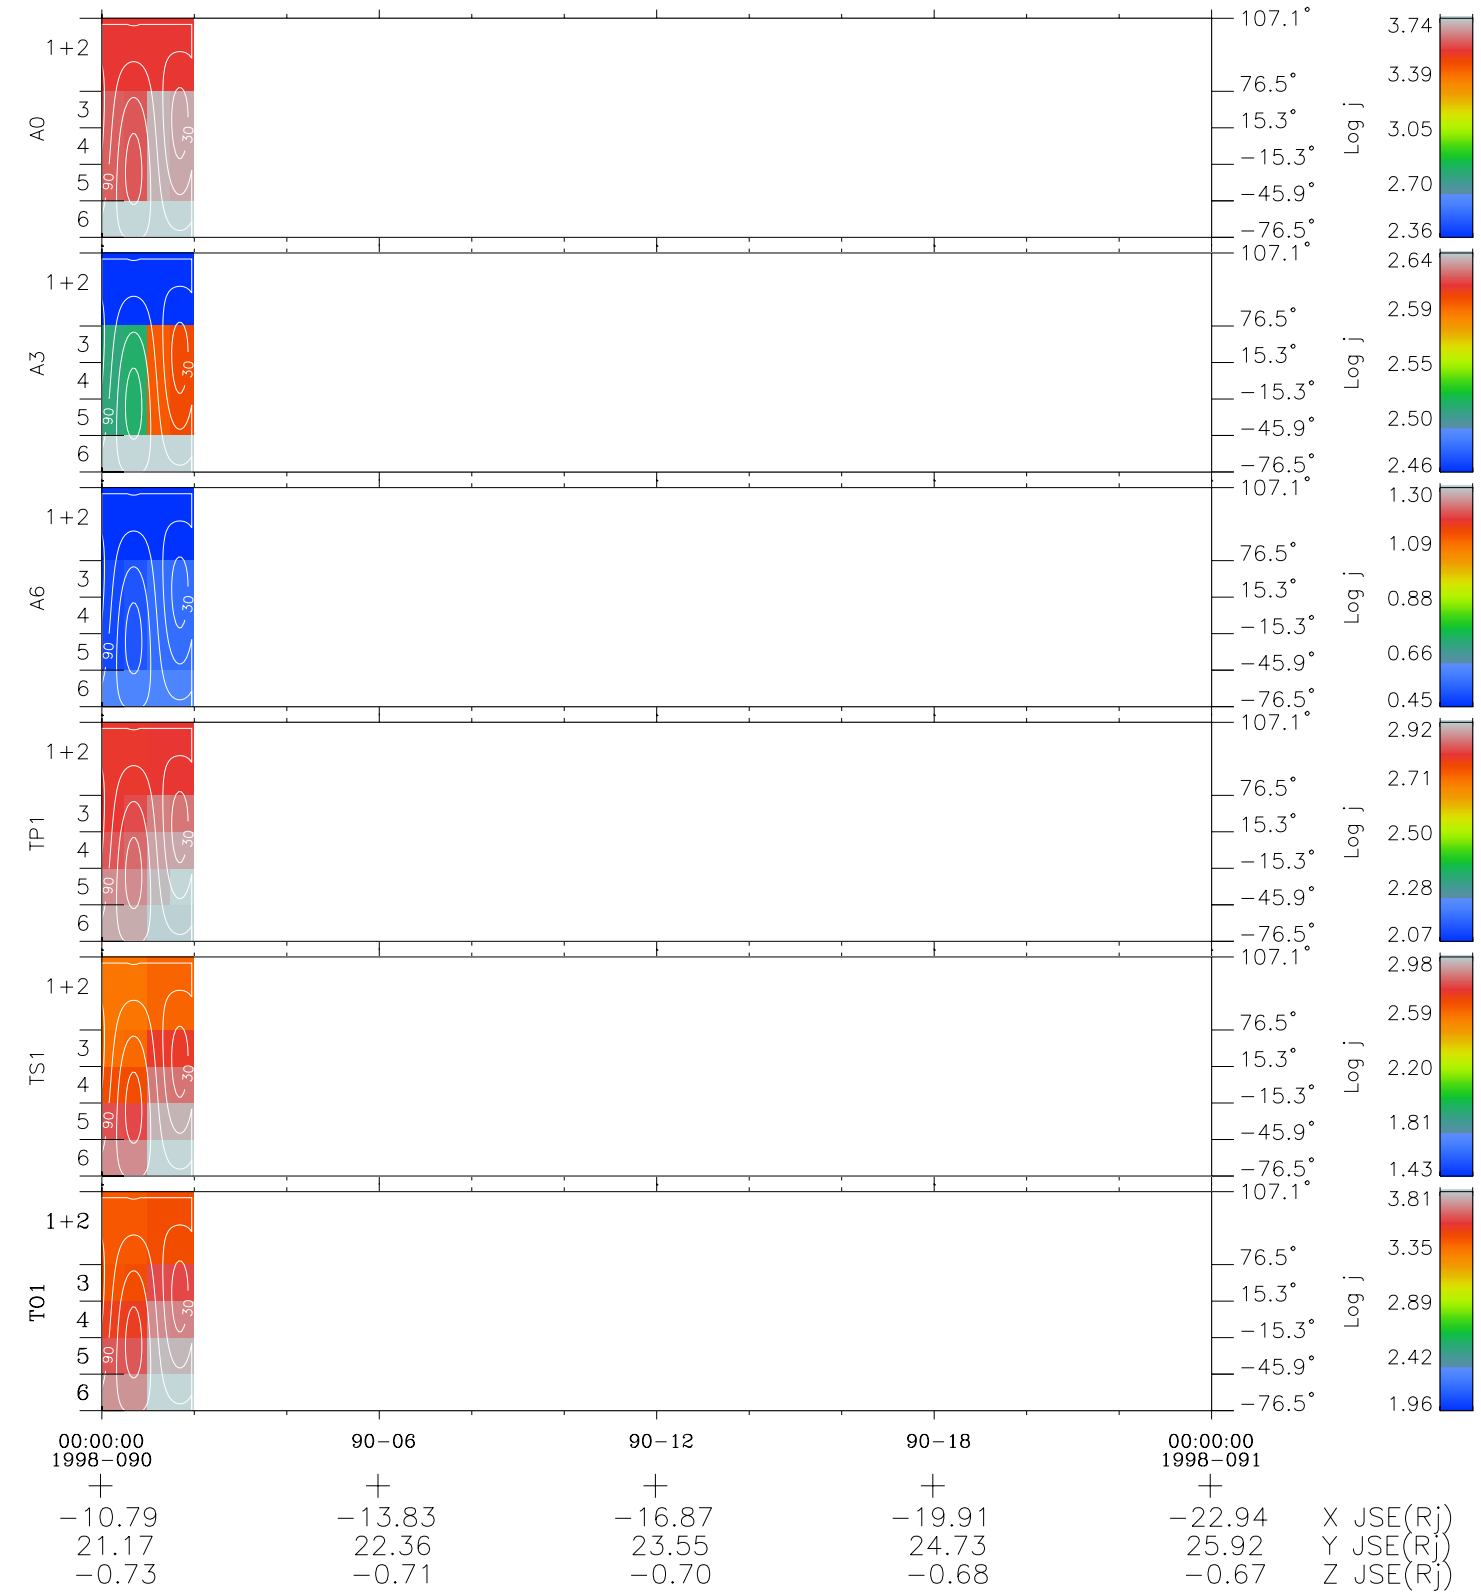

# Galileo EPD Real Time All-Sky Anisotropies 98090

Software Version: RTSKY\_FLUX V 1.20  
Data Production: 06-03-00  
Plot Production: Sun Sep 16 09:44:21 2001  
Color File: wondr3  
Geofactor File: 1.1

◇ = Jupiter look direction  
□ = Corotation look direction