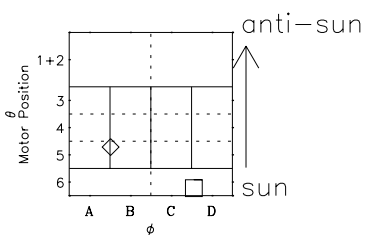

# Galileo EPD Real-Time Omni 98090

Software Version: RTLINE\_OMNI V 1.20  
Data Production: 06-03-00  
Plot Production: Sun Sep 16 09:44:55 2001

- ◇ = Jupiter look direction
- = Corotation look direction