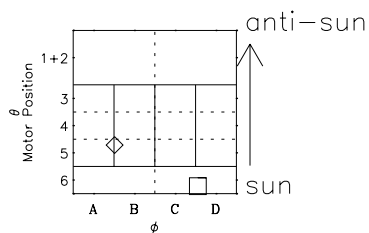

# Galileo EPD Real-Time Omni 98090

Software Version: RTLINE\_OMNI V 1.20  
Data Production: 06-03-00  
Plot Production: Sun Sep 16 09:44:54 2001

- ◇ = Jupiter look direction
- = Corotation look direction