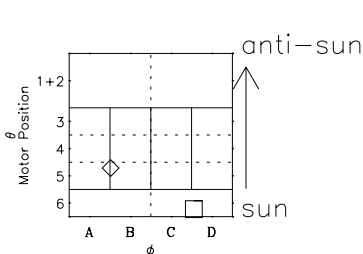

Galileo EPD Real-Time Six-Sector 98090

Software Version: RTLINE_R6 V 1.20
Data Production: 06-03-00
Plot Production: Sun Sep 16 09:44:59 2001

◇ = Jupiter look direction
□ = Corotation look direction