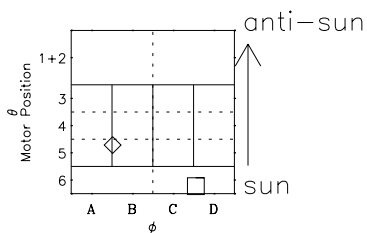

Galileo EPD Real-Time Six-Sector 98090

Software Version: RTLINE_R6 V 1.20
Data Production: 06-03-00
Plot Production: Sun Sep 16 09:44:58 2001

◇ = Jupiter look direction
□ = Corotation look direction