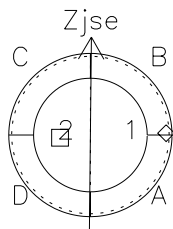

# Galileo EPD Real-Time Six-Sector 98090

Software Version: RTLINE\_R6 V 1.20  
Data Production: 06-03-00  
Plot Production: Sun Sep 16 09:44:58 2001

◇ = Jupiter look direction  
□ = Corotation look direction