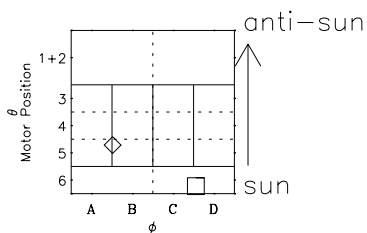

# Galileo EPD Real-Time Six-Sector 98090

Software Version: RTLINE\_R6 V 1.20  
Data Production: 06-03-00  
Plot Production: Sun Sep 16 09:44:58 2001

◇ = Jupiter look direction  
□ = Corotation look direction