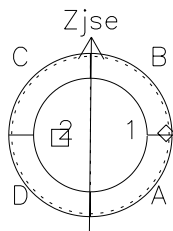

# Galileo EPD Real-Time Six-Sector 98090

Software Version: RTLINE\_R6 V 1.20  
Data Production: 06-03-00  
Plot Production: Sun Sep 16 09:44:57 2001

◇ = Jupiter look direction  
□ = Corotation look direction