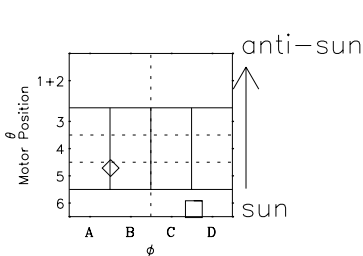

# Galileo EPD Real-Time Six-Sector 98090

Software Version: RTLINE\_R6 V 1.20  
Data Production: 06-03-00  
Plot Production: Sun Sep 16 09:44:57 2001

◇ = Jupiter look direction  
□ = Corotation look direction