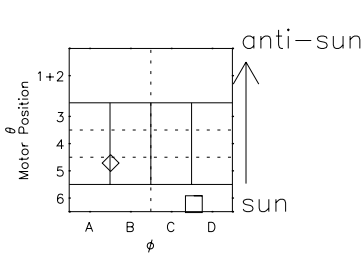

# Galileo EPD Real Elevation Anisotropies 98090

Software Version: RTELEV\_NORM V 1.20  
Data Production: 06-03-00  
Plot Production: Sun Sep 16 09:44:39 2001  
Color File: wondr3  
Geofactor File: 1.1

00:00:00 1998-090	90-06	90-12	90-18	00:00:00 1998-091	
+	+	+	+	+	X JSE(R <sub>j</sub> )
-10.79	-13.83	-16.87	-19.91	-22.94	Y JSE(R <sub>j</sub> )
21.17	22.36	23.55	24.73	25.92	Z JSE(R <sub>j</sub> )
-0.73	-0.71	-0.70	-0.68	-0.67	

- ◇ = Jupiter look direction
- = Corotation look direction