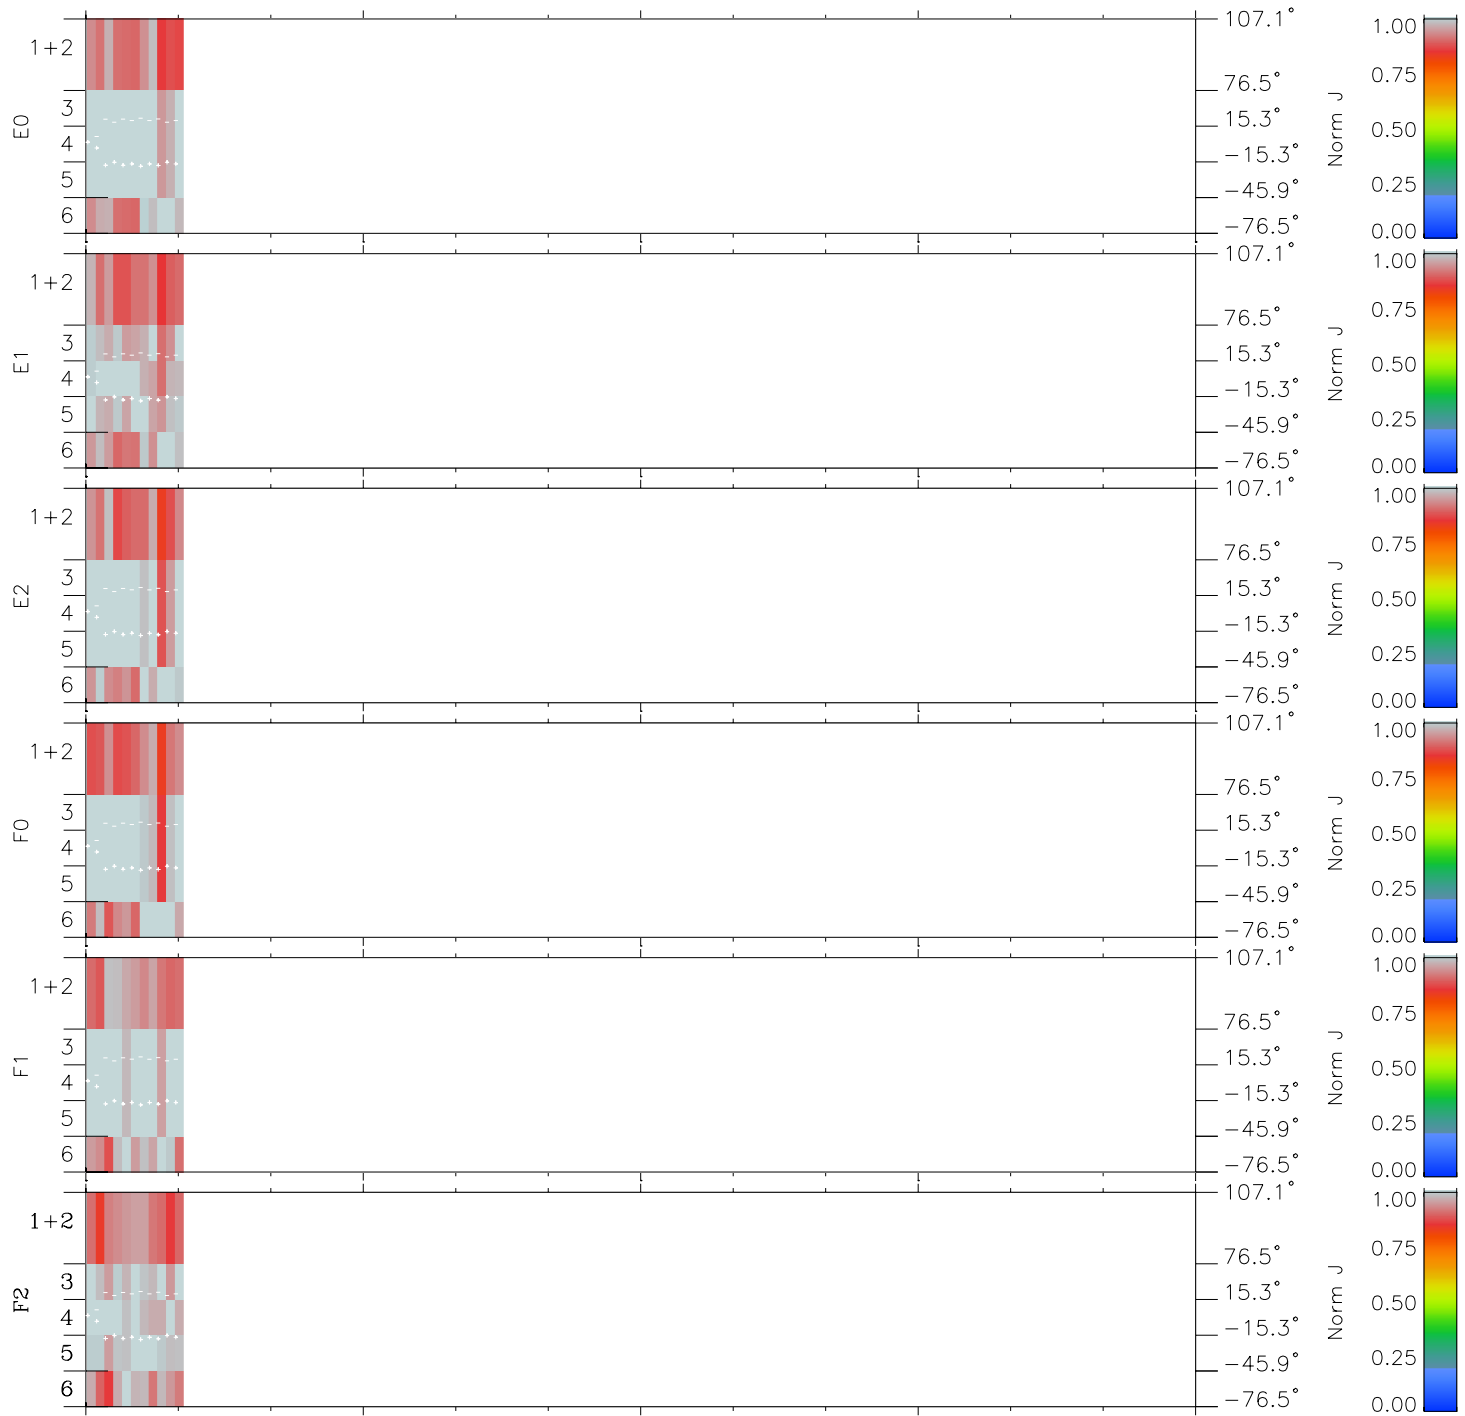

# Galileo EPD Real Elevation Anisotropies 98090

Software Version: RTELEV\_NORM V 1.20  
Data Production: 06-03-00  
Plot Production: Sun Sep 16 09:44:39 2001  
Color File: wondr3  
Geofactor File: 1.1

00:00:00 1998-090	90-06	90-12	90-18	00:00:00 1998-091	
+	+	+	+	+	X JSE(R <sub>j</sub> )
-10.79	-13.83	-16.87	-19.91	-22.94	Y JSE(R <sub>j</sub> )
21.17	22.36	23.55	24.73	25.92	Z JSE(R <sub>j</sub> )
-0.73	-0.71	-0.70	-0.68	-0.67	

- ◇ = Jupiter look direction
- = Corotation look direction