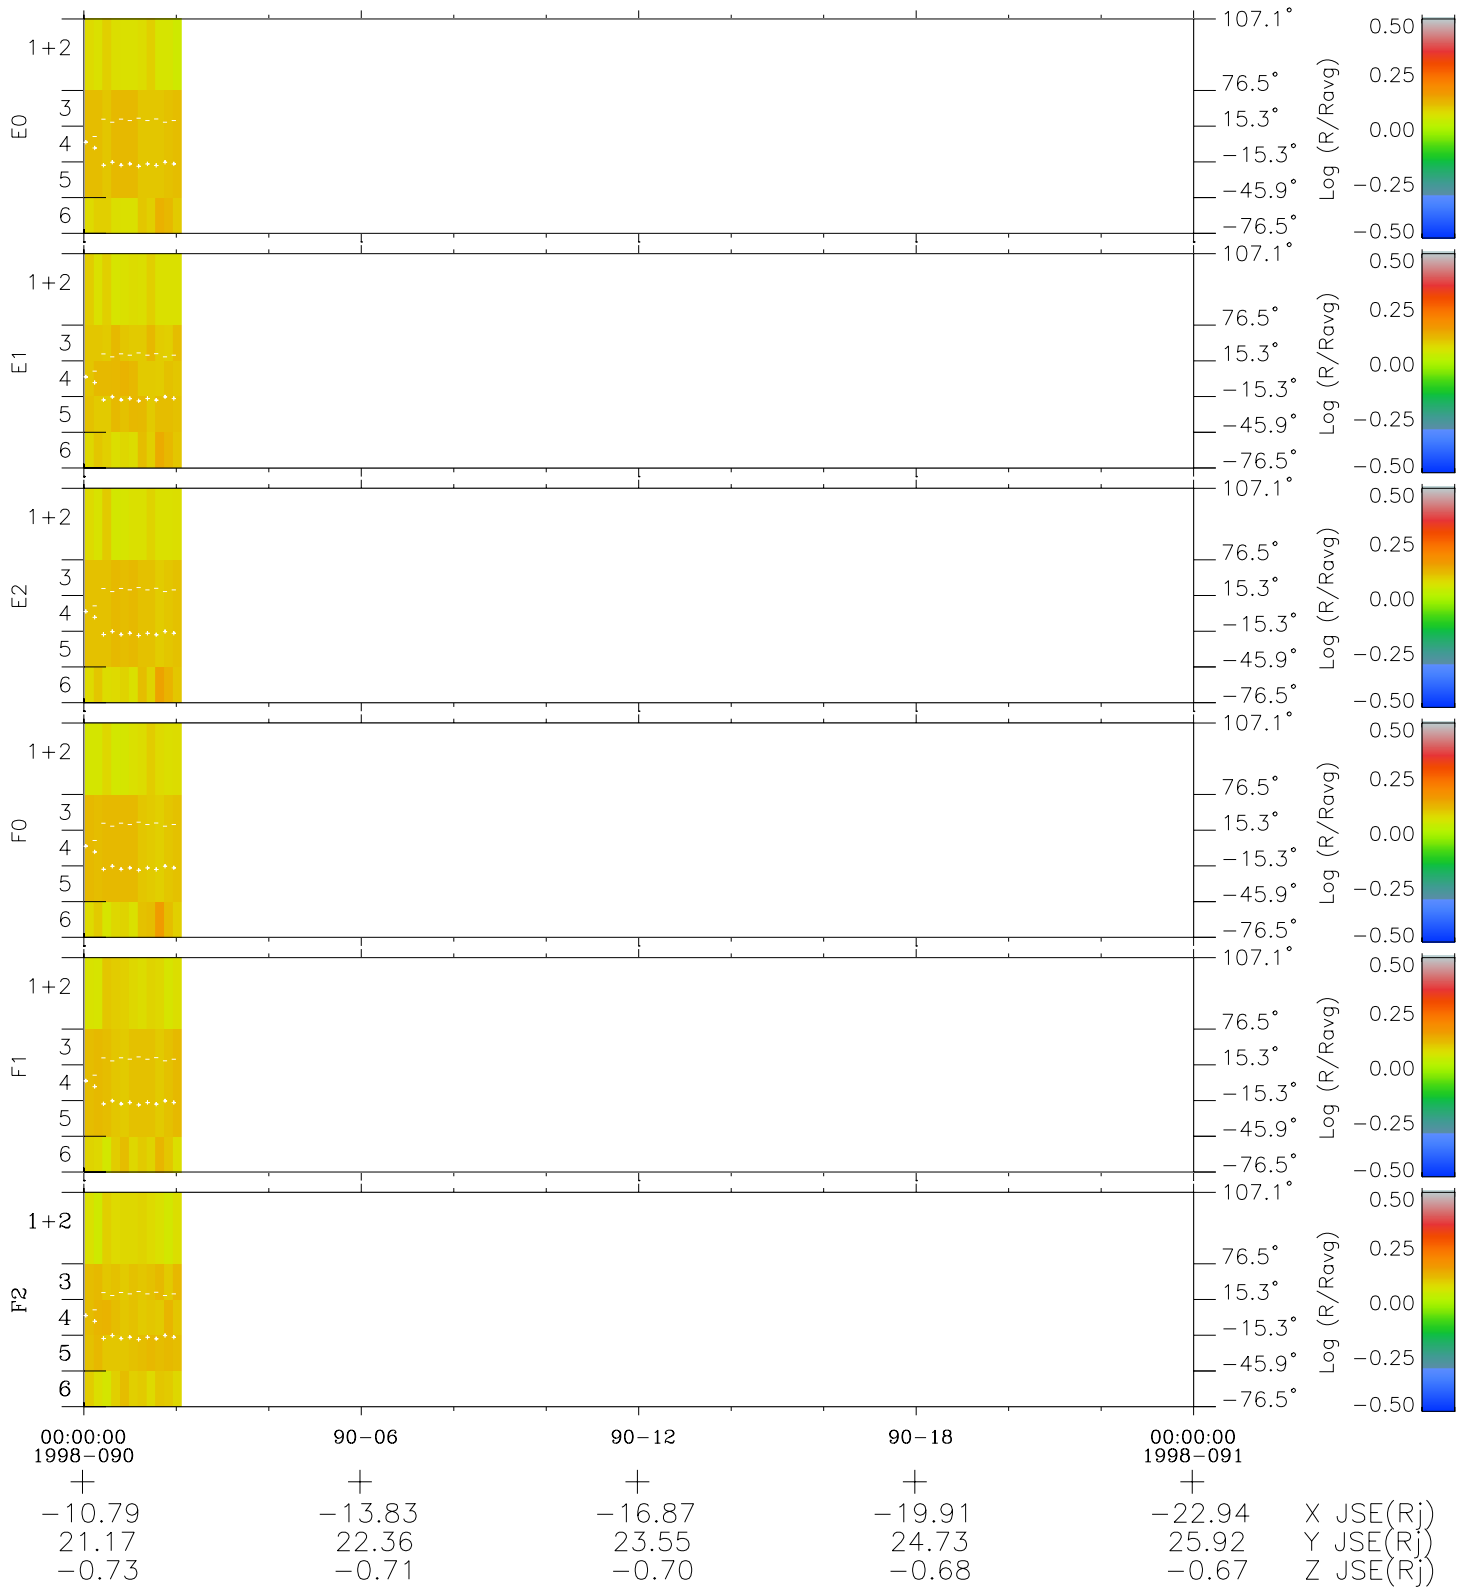

Galileo EPD Real Elevation Anisotropies 98090

Software Version: RTELEV_MEAN V 1.20
 Data Production: 06-03-00
 Plot Production: Sun Sep 16 09:44:30 2001
 Color File: wondr3
 Geofactor File: 1.1

- ◇ = Jupiter look direction
- = Corotation look direction