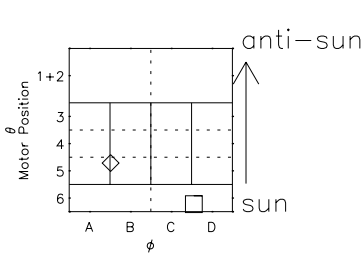

Galileo EPD Real Elevation Anisotropies 98090

Software Version: RTELEV_MEAN V 1.20
 Data Production: 06-03-00
 Plot Production: Sun Sep 16 09:44:30 2001
 Color File: wondr3
 Geofactor File: 1.1

- ◇ = Jupiter look direction
- = Corotation look direction