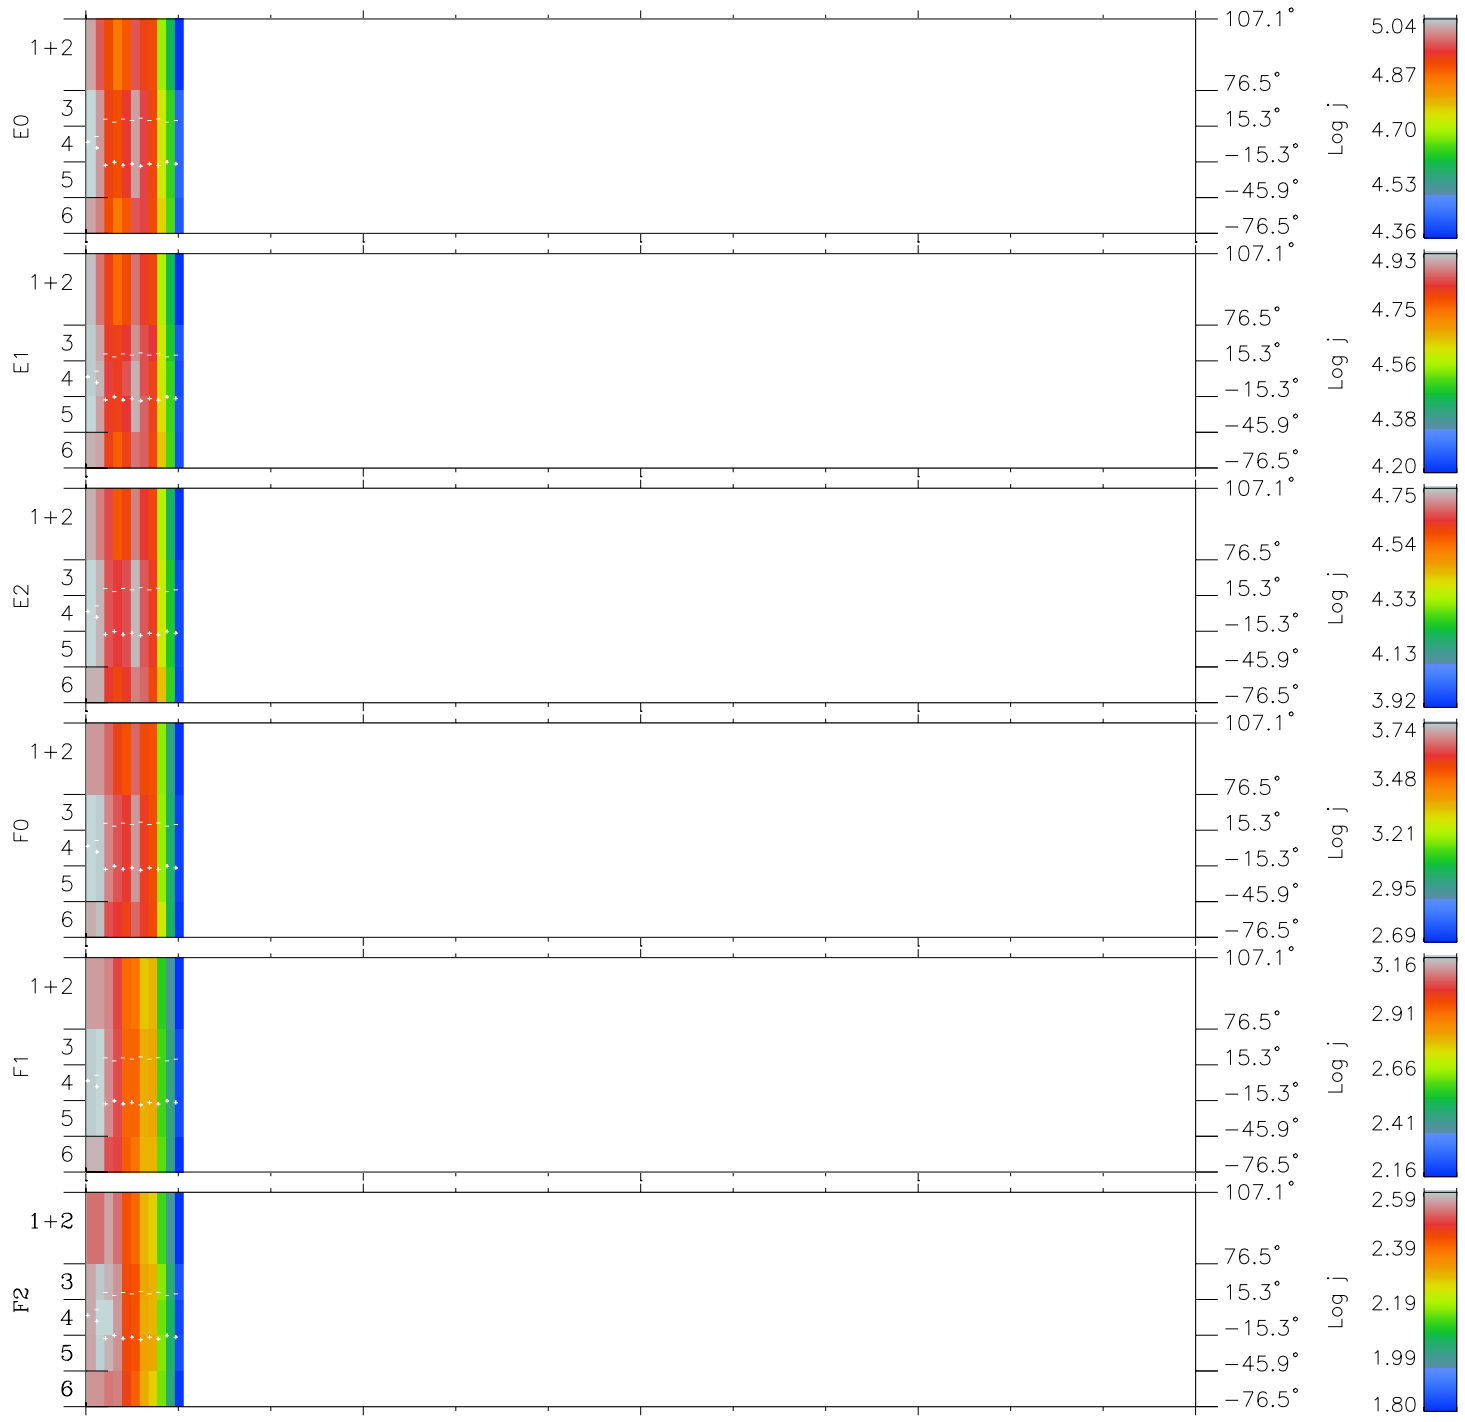

Galileo EPD Real Elevation Anisotropies 98090

Software Version: RTELEV_FLUX V 1.20
 Data Production: 06-03-00
 Plot Production: Sun Sep 16 09:44:35 2001
 Color File: wondr3
 Geofactor File: 1.1

Time	X JSE(R _j)	Y JSE(R _j)	Z JSE(R _j)
00:00:00 1998-090	-10.79	21.17	-0.73
90-06	-13.83	22.36	-0.71
90-12	-16.87	23.55	-0.70
90-18	-19.91	24.73	-0.68
00:00:00 1998-091	-22.94	25.92	-0.67

- ◇ = Jupiter look direction
- = Corotation look direction