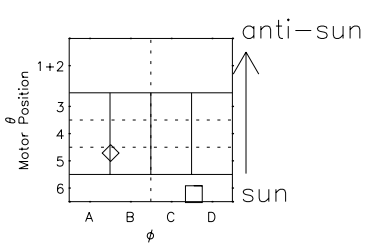

Galileo EPD Real Elevation Anisotropies 98090

Software Version: RTELEV_FLUX V 1.20
 Data Production: 06-03-00
 Plot Production: Sun Sep 16 09:44:35 2001
 Color File: wondr3
 Geofactor File: 1.1

Time	X JSE(R _j)	Y JSE(R _j)	Z JSE(R _j)
00:00:00 1998-090	-10.79	21.17	-0.73
90-06	-13.83	22.36	-0.71
90-12	-16.87	23.55	-0.70
90-18	-19.91	24.73	-0.68
00:00:00 1998-091	-22.94	25.92	-0.67

- ◇ = Jupiter look direction
- = Corotation look direction