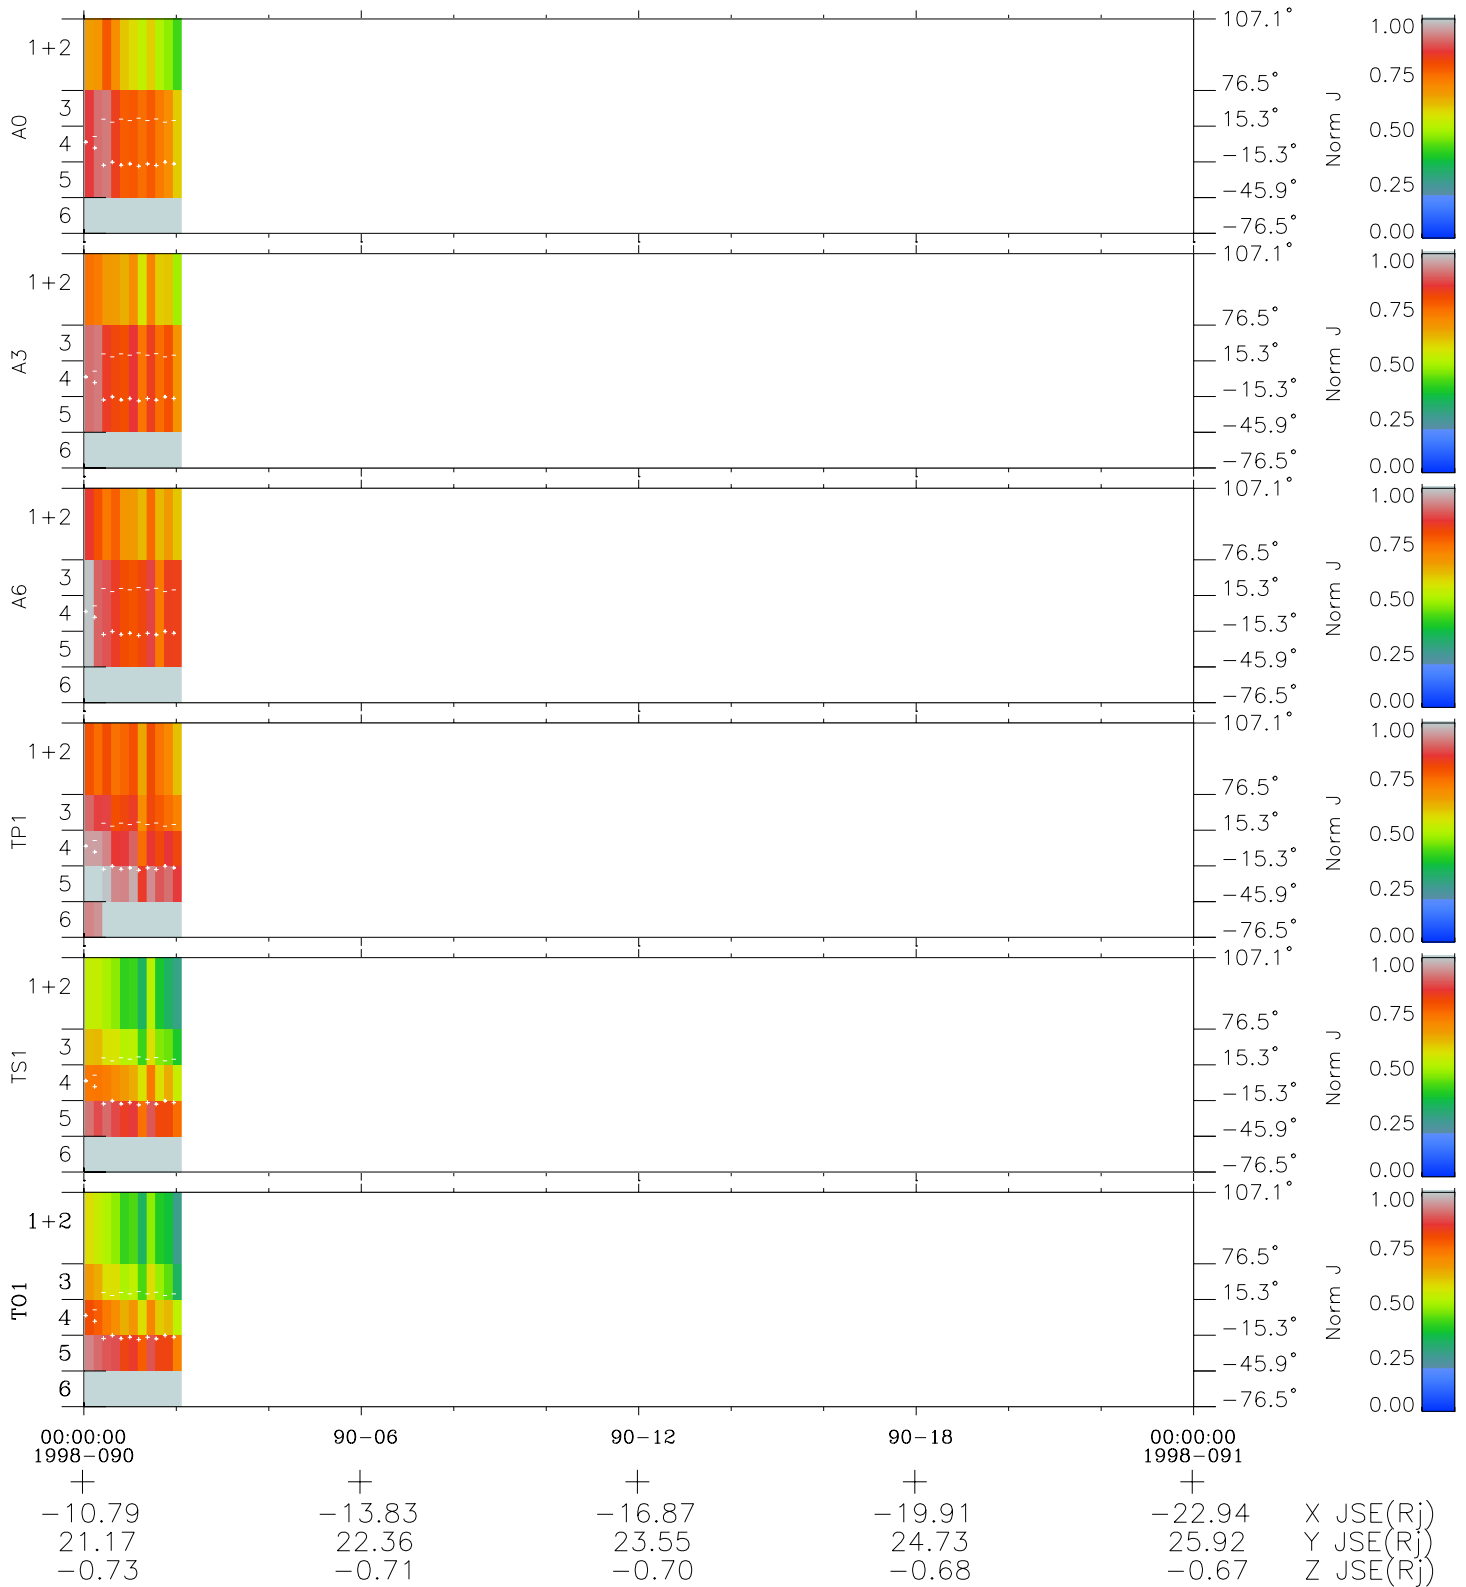

Galileo EPD Real Elevation Anisotropies 98090

Software Version: RTELEV_NORM V 1.20
 Data Production: 06-03-00
 Plot Production: Sun Sep 16 09:44:38 2001
 Color File: wondr3
 Geofactor File: 1.1

- ◇ = Jupiter look direction
- = Corotation look direction