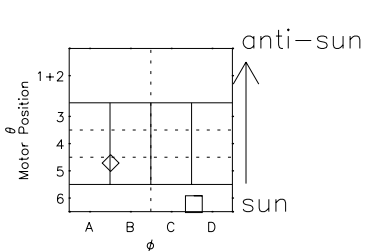

Galileo EPD Real Elevation Anisotropies 98090

Software Version: RTELEV_NORM V 1.20
 Data Production: 06-03-00
 Plot Production: Sun Sep 16 09:44:38 2001
 Color File: wondr3
 Geofactor File: 1.1

- ◇ = Jupiter look direction
- = Corotation look direction