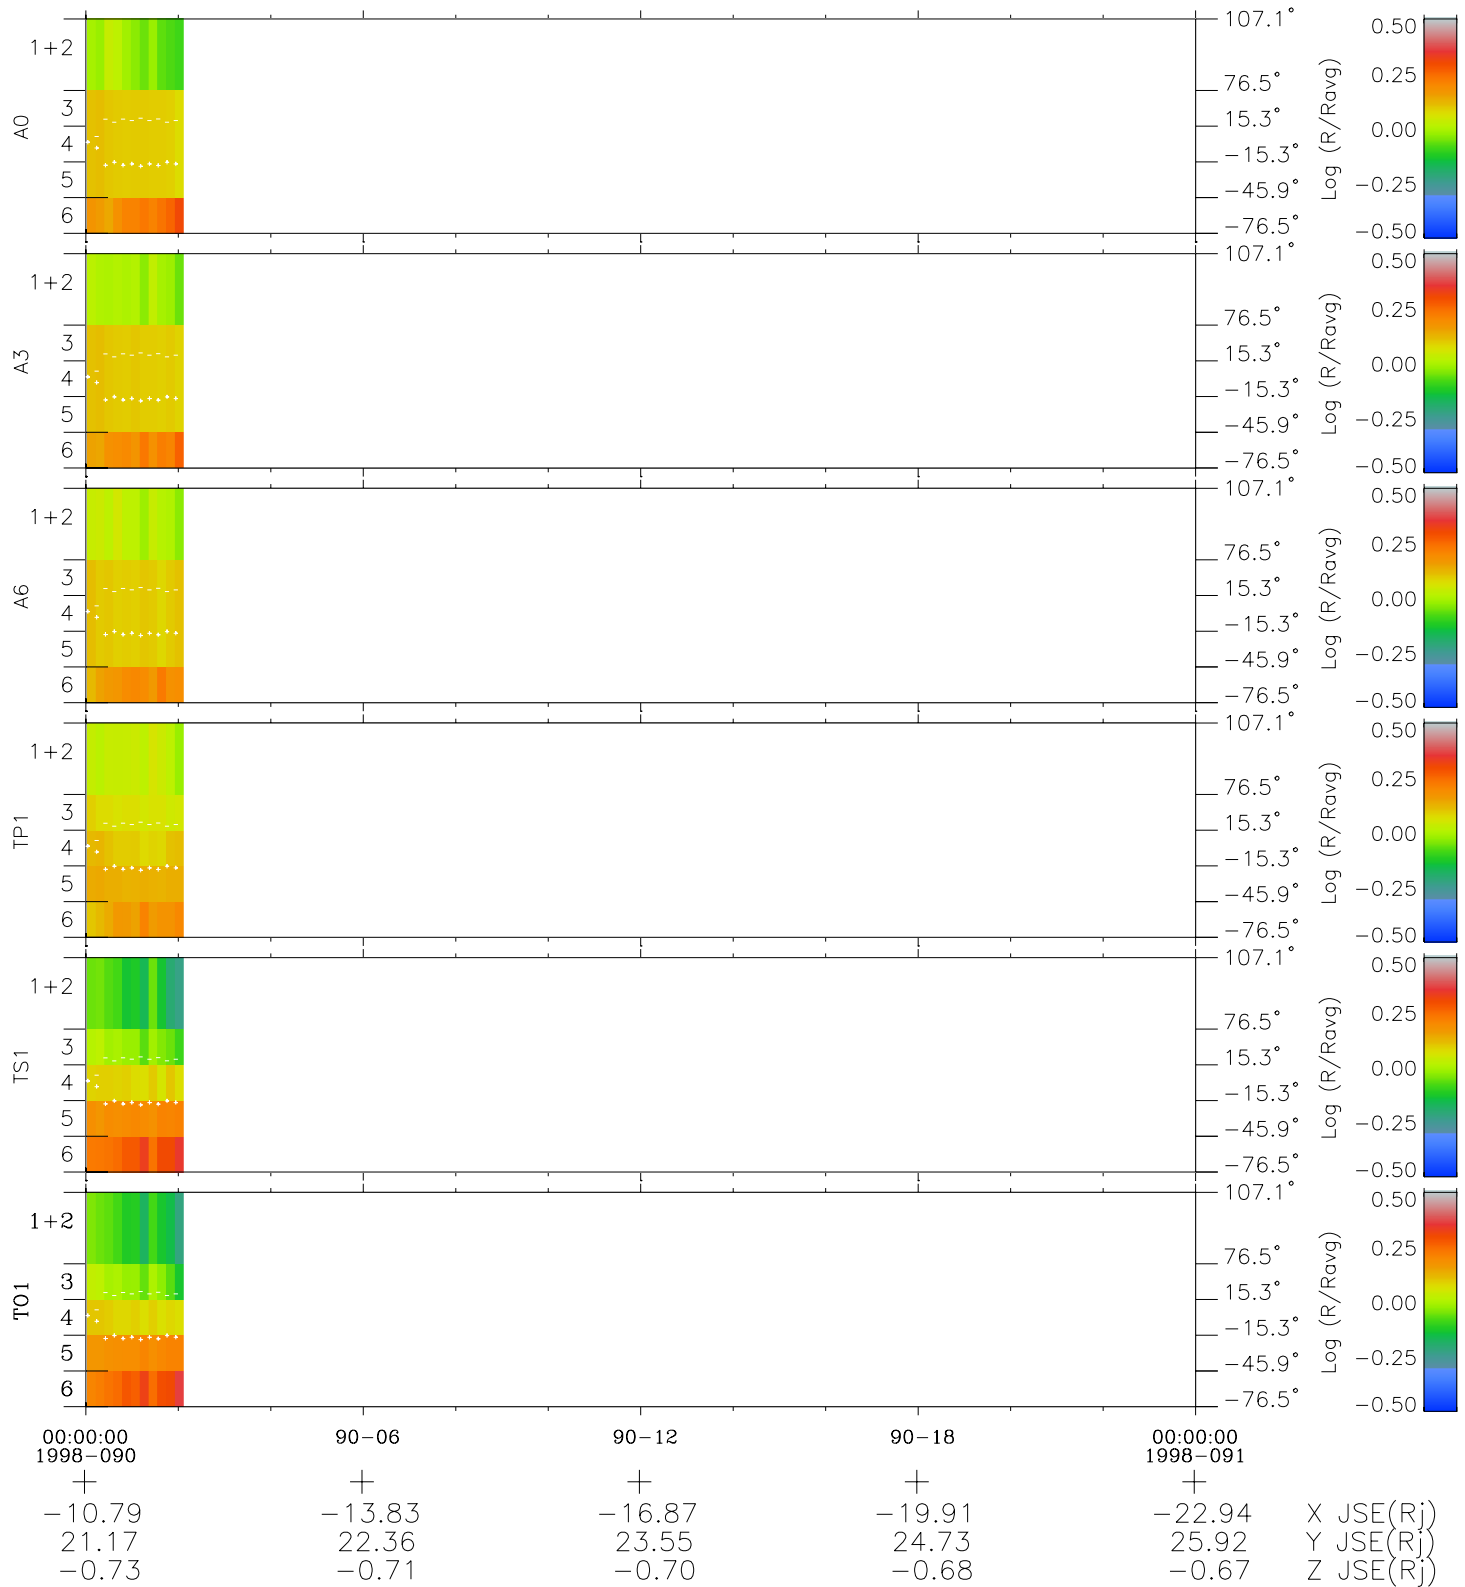

Galileo EPD Real Elevation Anisotropies 98090

Software Version: RTELEV_MEAN V 1.20
 Data Production: 06-03-00
 Plot Production: Sun Sep 16 09:44:29 2001
 Color File: wondr3
 Geofactor File: 1.1

- ◇ = Jupiter look direction
- = Corotation look direction