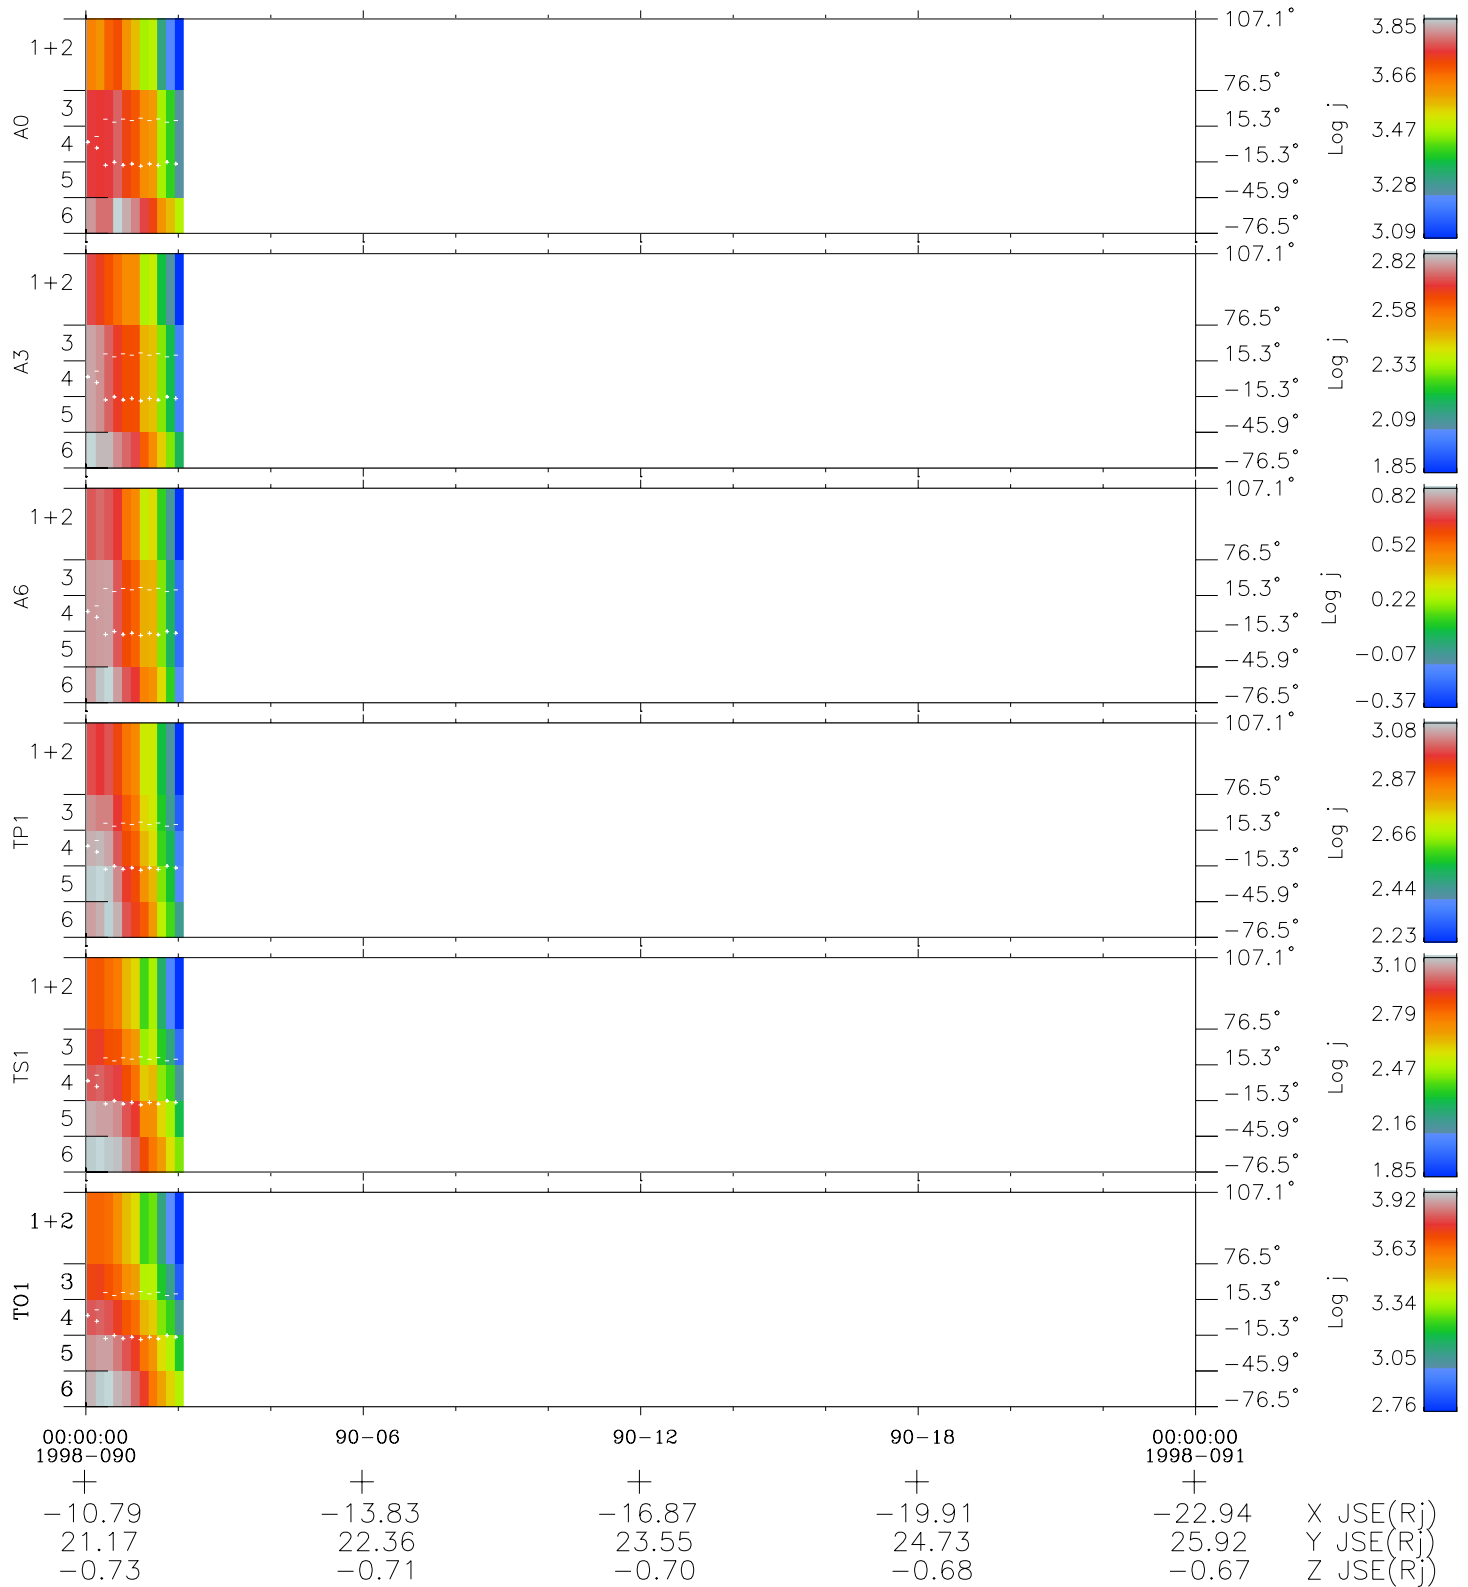

Galileo EPD Real Elevation Anisotropies 98090

Software Version: RTELEV_FLUX V 1.20
Data Production: 06-03-00
Plot Production: Sun Sep 16 09:44:33 2001
Color File: wondr3
Geofactor File: 1.1

- ◇ = Jupiter look direction
- = Corotation look direction