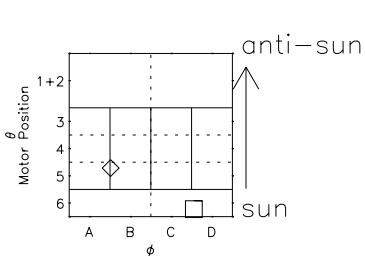

Galileo EPD Real Elevation Anisotropies 98090

Software Version: RTELEV_FLUX V 1.20
Data Production: 06-03-00
Plot Production: Sun Sep 16 09:44:33 2001
Color File: wondr3
Geofactor File: 1.1

- ◇ = Jupiter look direction
- = Corotation look direction