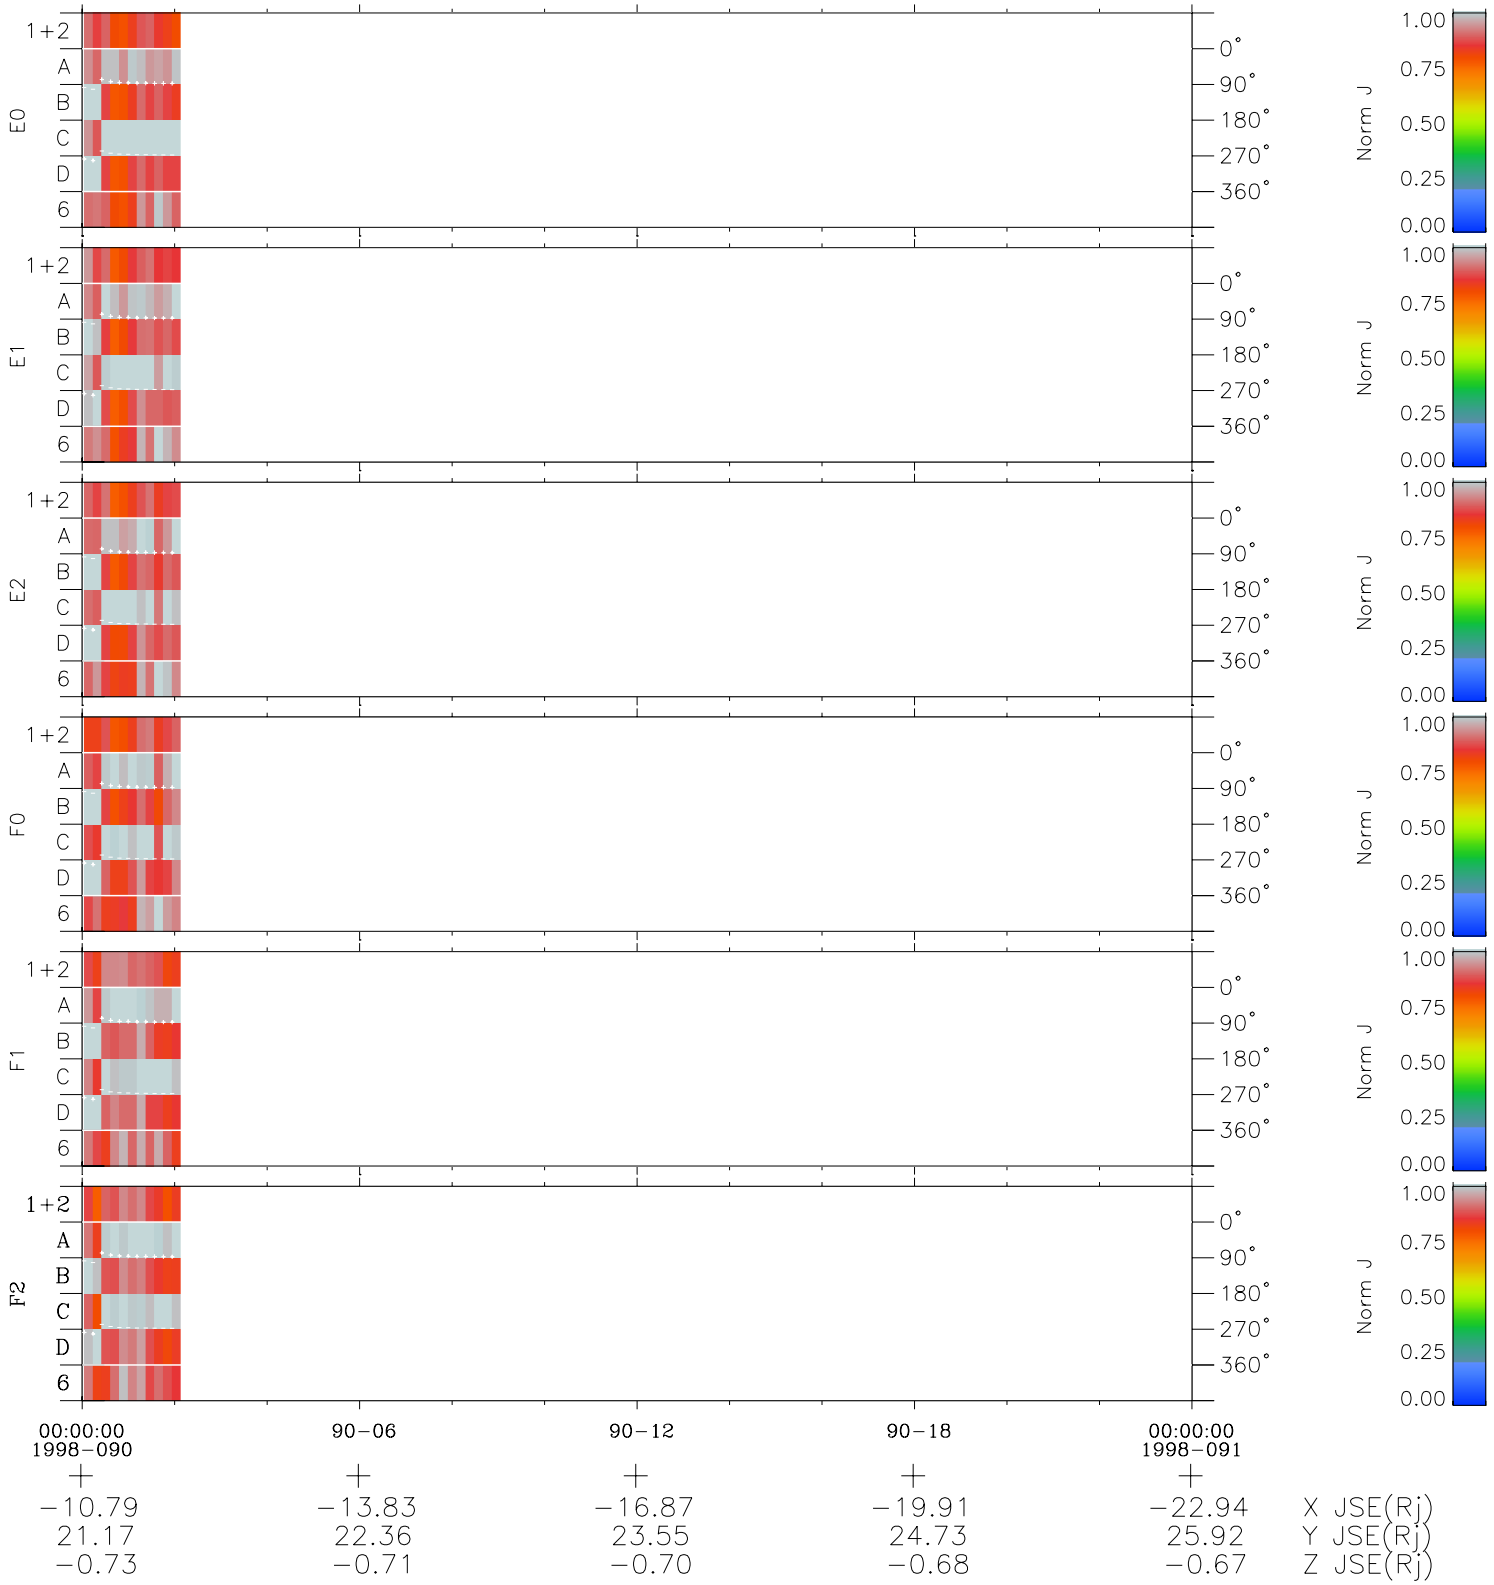

Galileo EPD Real Time Azimuth Anisotropies 98090

Software Version: RTAZIM_NORM V 1.20
 Data Production: 06-03-00
 Plot Production: Sun Sep 16 09:44:52 2001
 Color File: wondr3
 Geofactor File: 1.1

◇ = Jupiter look direction
 □ = Corotation look direction