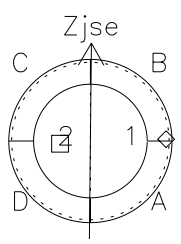

Galileo EPD Real Time Azimuth Anisotropies 98090

Software Version: RTAZIM_NORM V 1.20
 Data Production: 06-03-00
 Plot Production: Sun Sep 16 09:44:52 2001
 Color File: wondr3
 Geofactor File: 1.1

◇ = Jupiter look direction
 □ = Corotation look direction