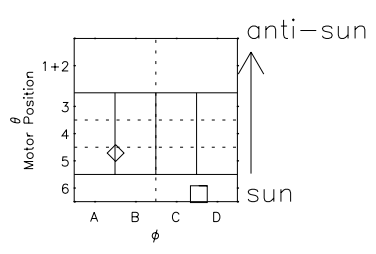

Galileo EPD Real Time Azimuth Anisotropies 98090

Software Version: RTAZIM_NORM V 1.20
 Data Production: 06-03-00
 Plot Production: Sun Sep 16 09:44:52 2001
 Color File: wondr3
 Geofactor File: 1.1

◇ = Jupiter look direction
 □ = Corotation look direction