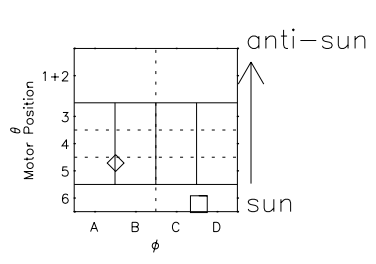

Galileo EPD Real Time Azimuth Anisotropies 98090

Software Version: RTAZIM_MEAN V 1.20
 Data Production: 06-03-00
 Plot Production: Sun Sep 16 09:44:44 2001
 Color File: wondr3
 Geofactor File: 1.1

◇ = Jupiter look direction
 □ = Corotation look direction