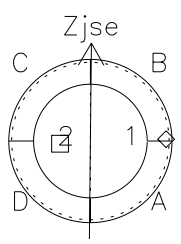

Galileo EPD Real Time Azimuth Anisotropies 98090

Software Version: RTAZIM_MEAN V 1.20
 Data Production: 06-03-00
 Plot Production: Sun Sep 16 09:44:44 2001
 Color File: wondr3
 Geofactor File: 1.1

◇ = Jupiter look direction
 □ = Corotation look direction