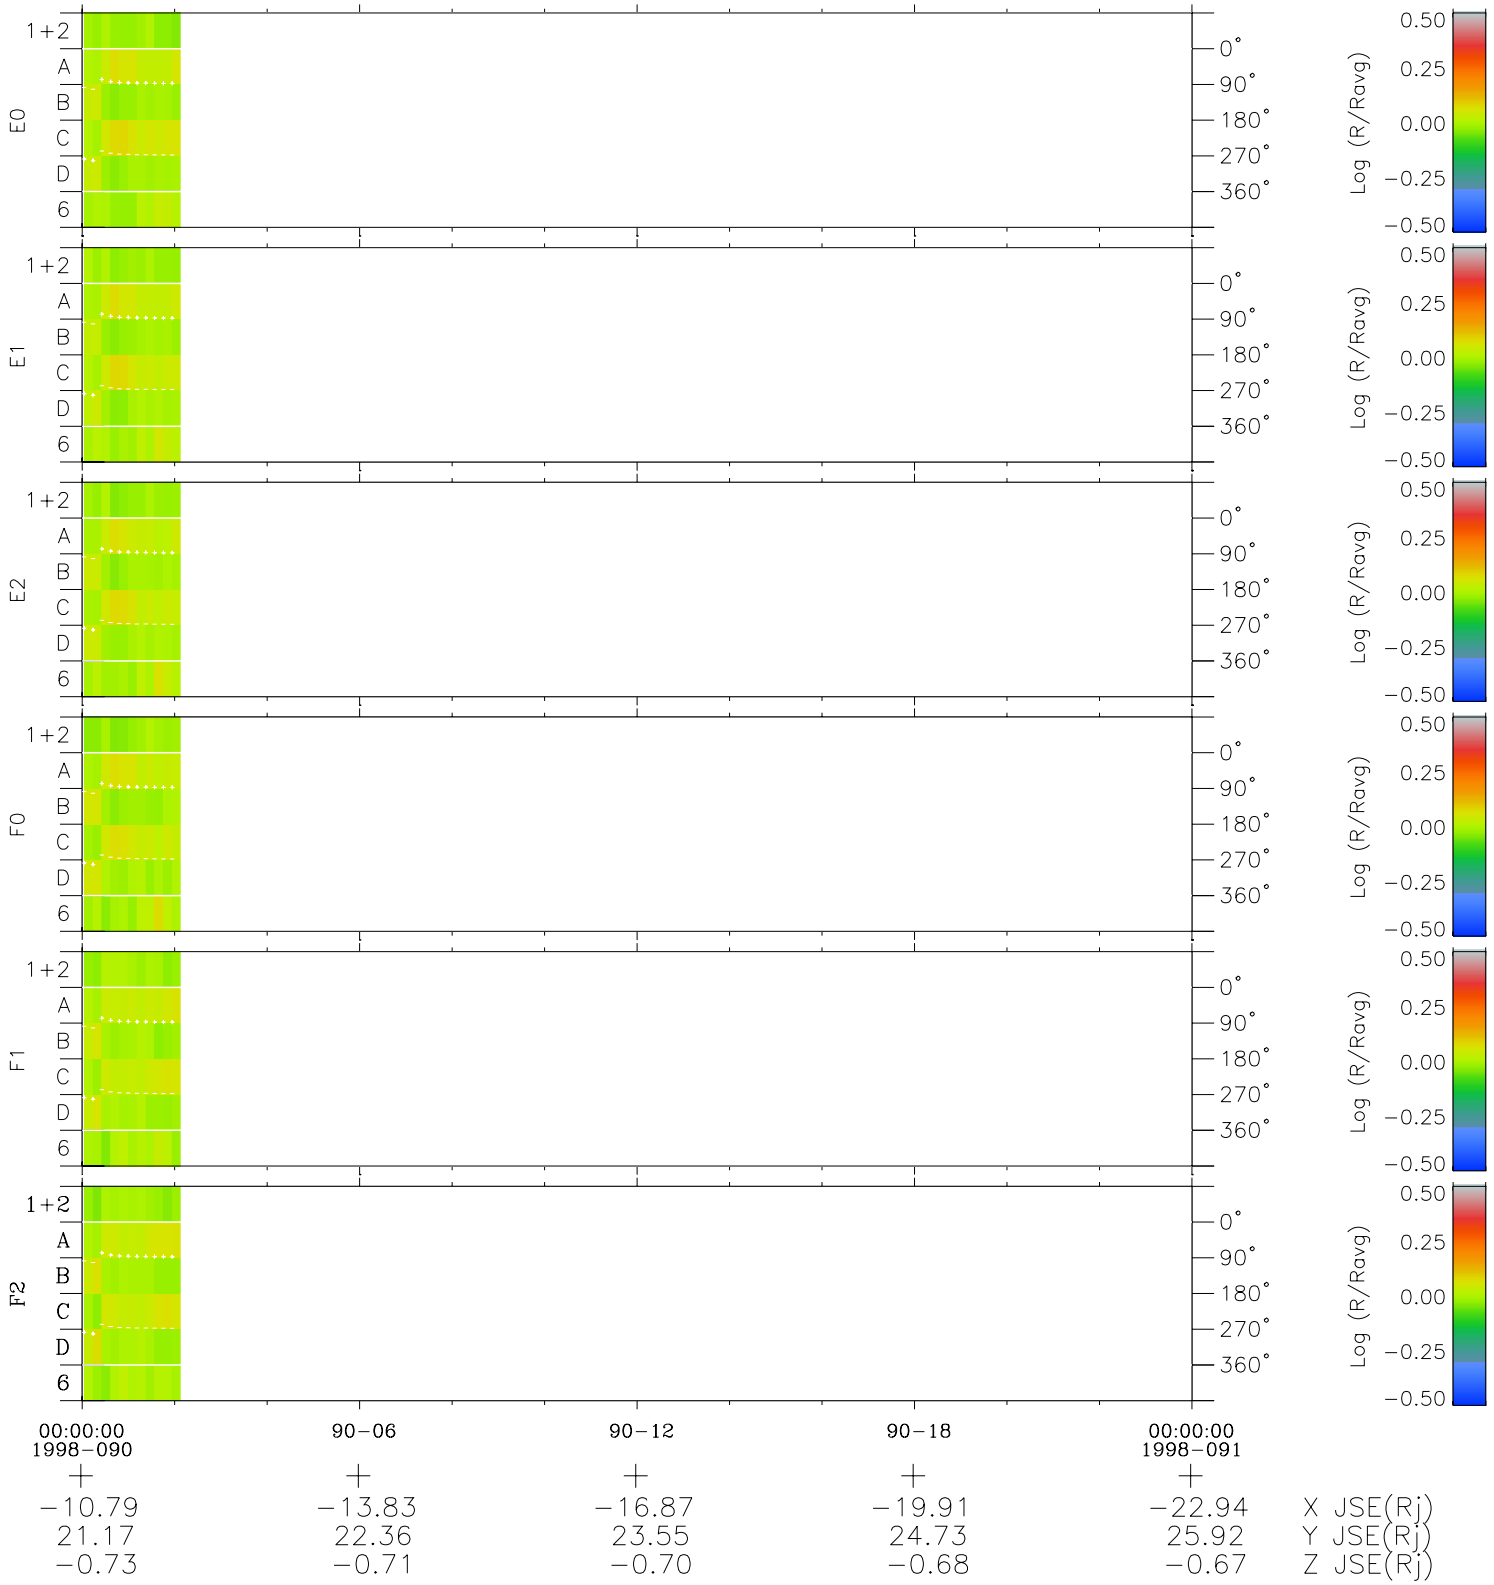

Galileo EPD Real Time Azimuth Anisotropies 98090

Software Version: RTAZIM_MEAN V 1.20
 Data Production: 06-03-00
 Plot Production: Sun Sep 16 09:44:44 2001
 Color File: wondr3
 Geofactor File: 1.1

◇ = Jupiter look direction
 □ = Corotation look direction