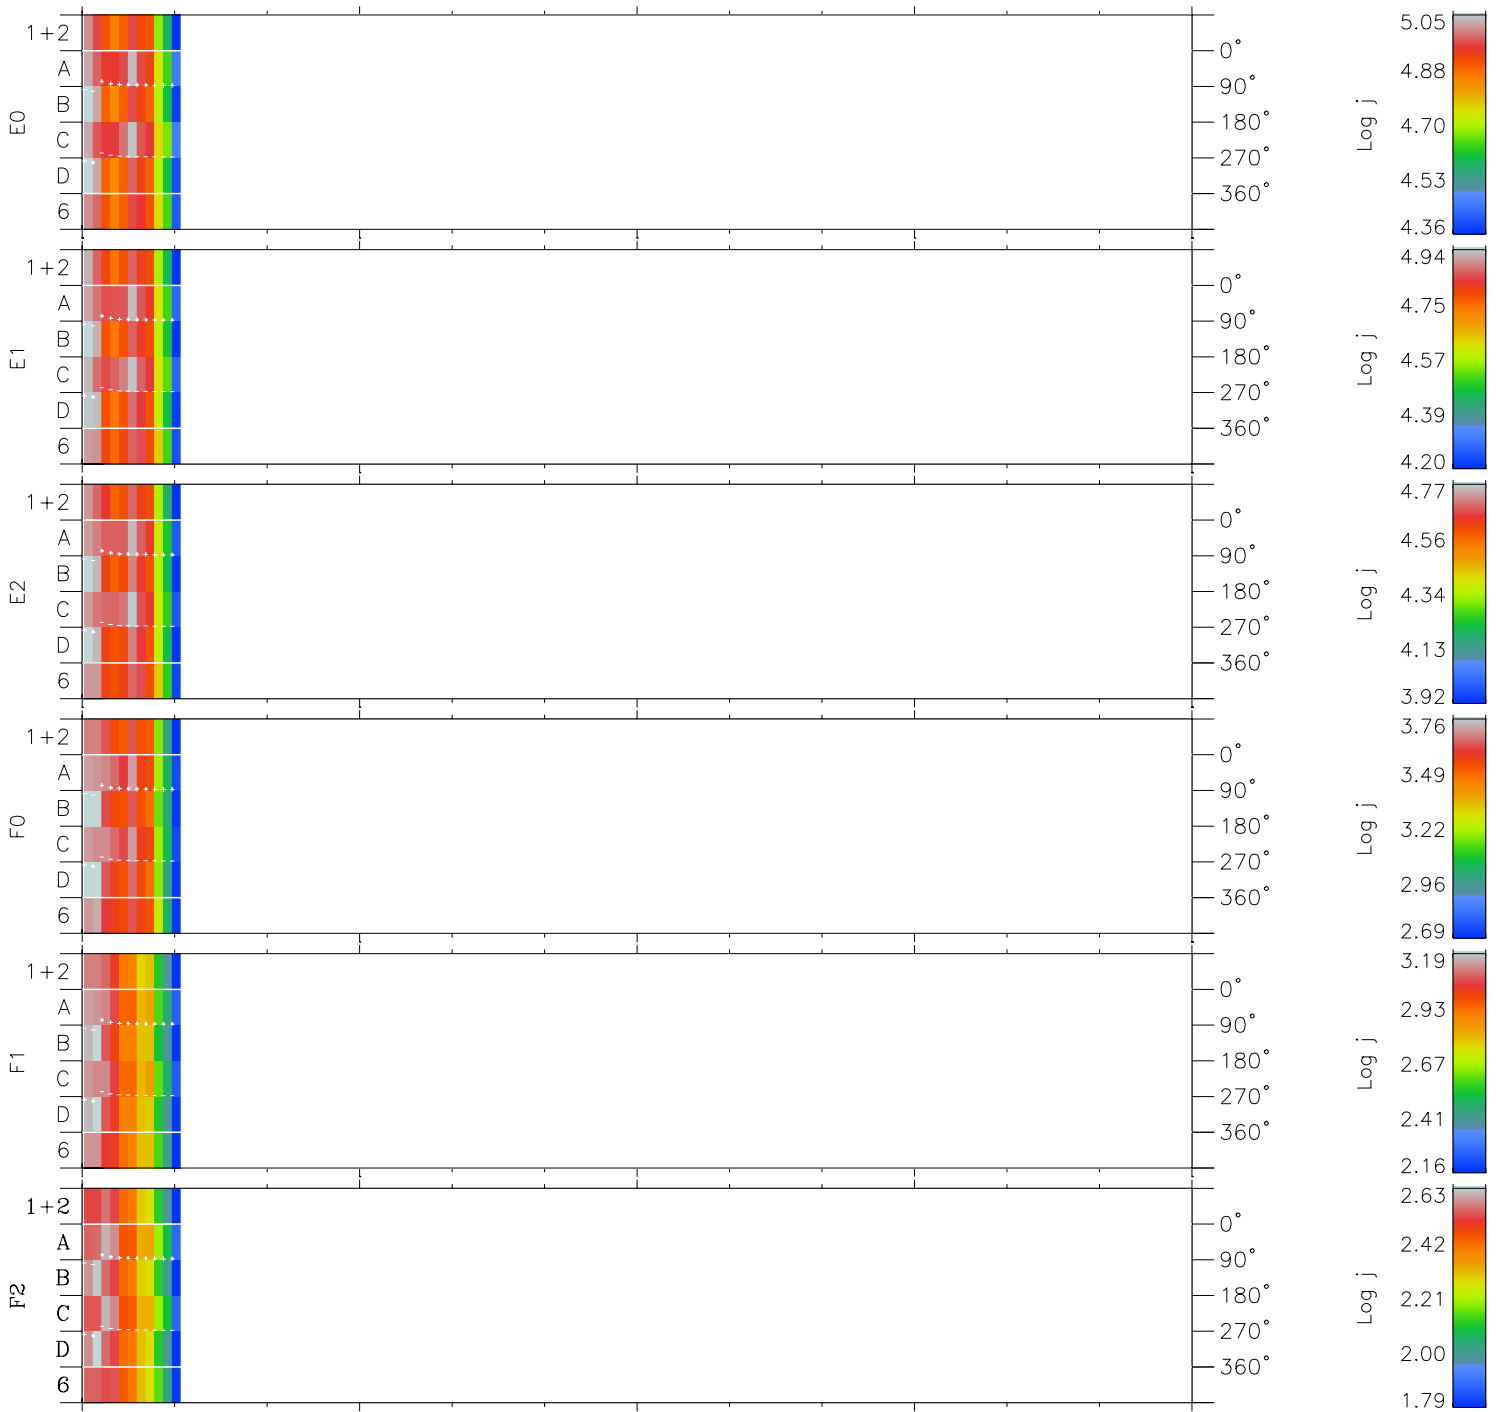

Galileo EPD Real Time Azimuth Anisotropies 98090

Software Version: RTAZIM_FLUX V 1.20
 Data Production: 06-03-00
 Plot Production: Sun Sep 16 09:44:48 2001
 Color File: wondr3
 Geofactor File: 1.1

00:00:00 1998-090	90-06	90-12	90-18	00:00:00 1998-091	
+	+	+	+	+	X JSE(R _j)
-10.79	-13.83	-16.87	-19.91	-22.94	Y JSE(R _j)
21.17	22.36	23.55	24.73	25.92	Z JSE(R _j)
-0.73	-0.71	-0.70	-0.68	-0.67	

- ◇ = Jupiter look direction
- = Corotation look direction