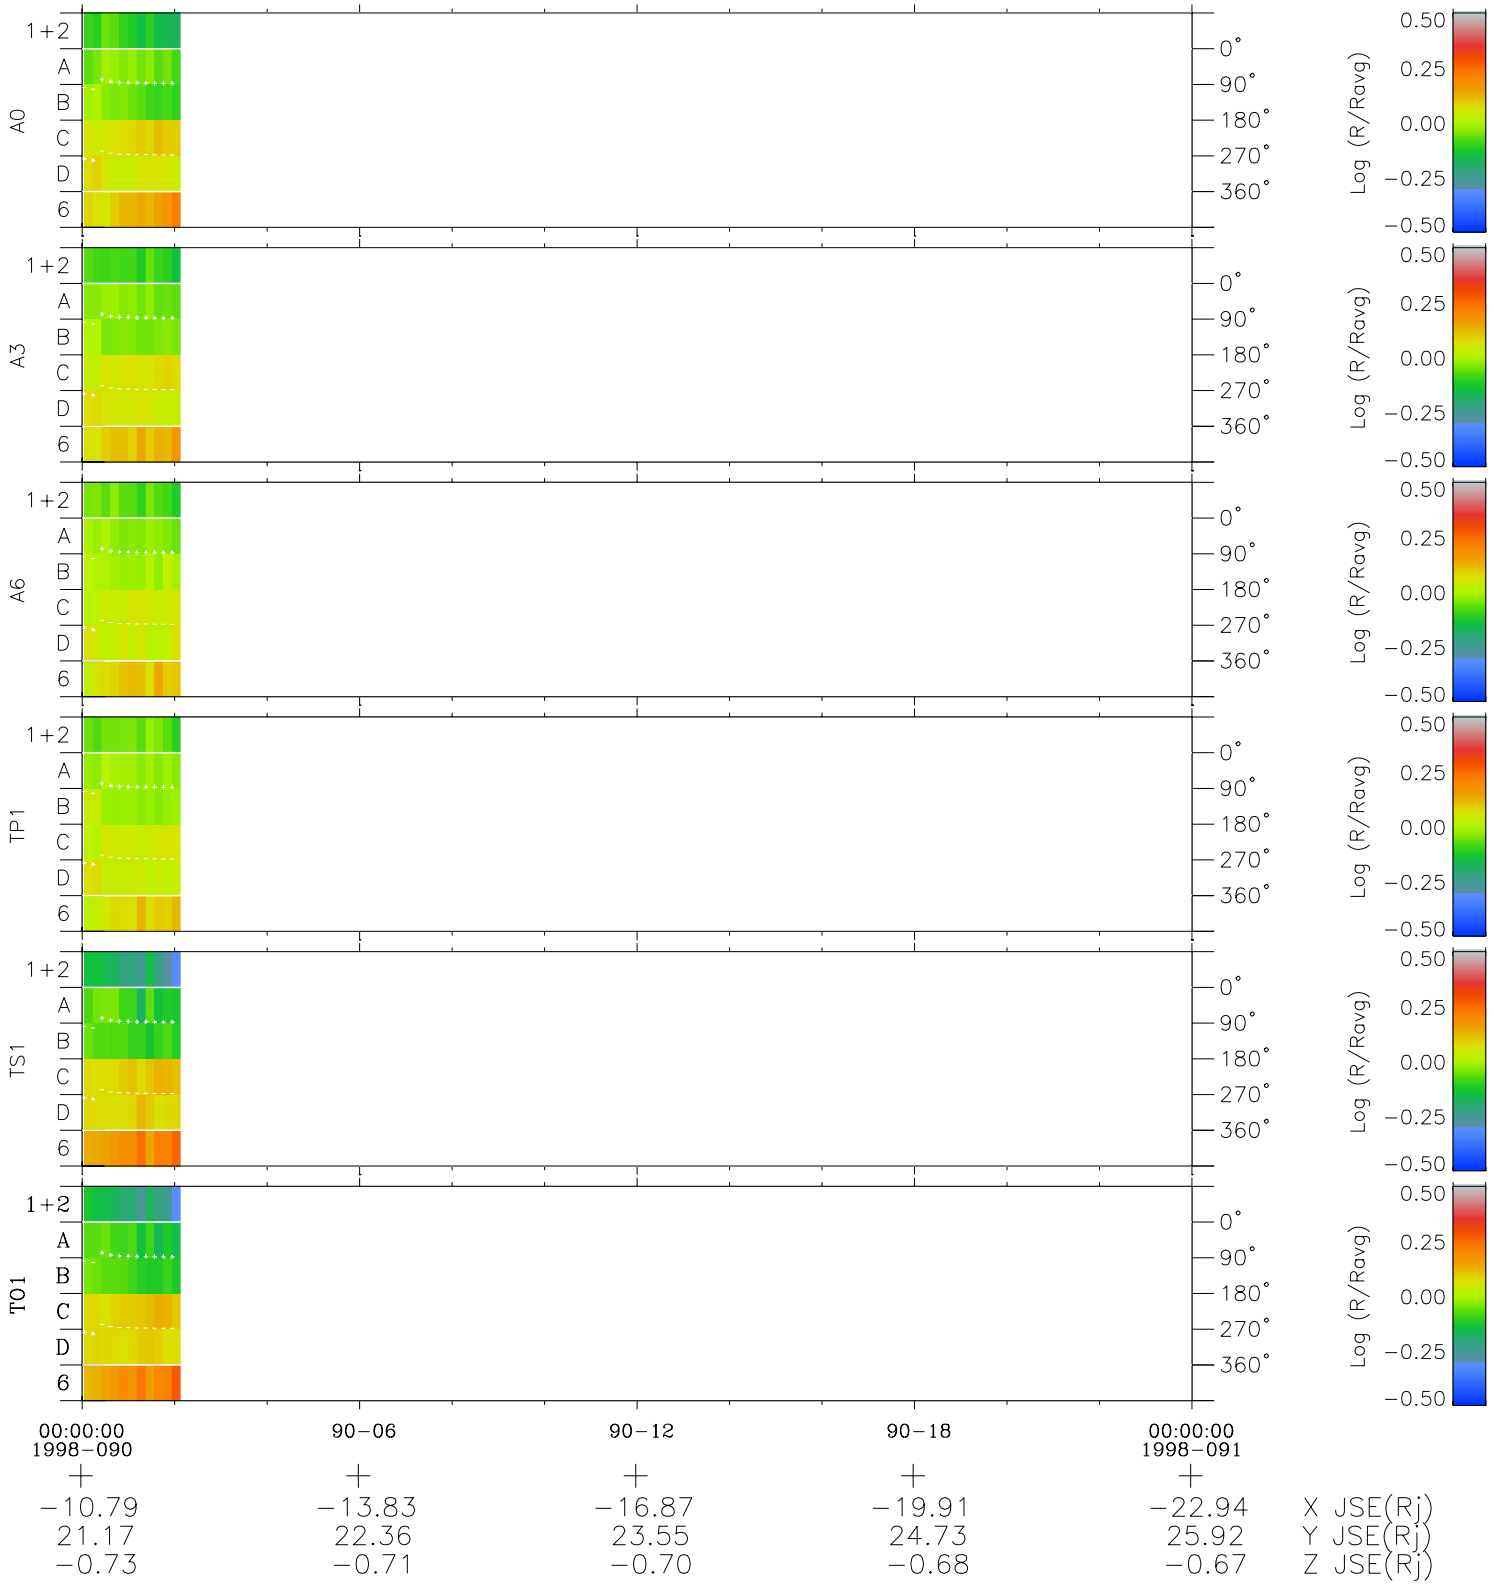

# Galileo EPD Real Time Azimuth Anisotropies 98090

Software Version: RTAZIM\_MEAN V 1.20  
 Data Production: 06-03-00  
 Plot Production: Sun Sep 16 09:44:42 2001  
 Color File: wondr3  
 Geofactor File: 1.1

◇ = Jupiter look direction  
 □ = Corotation look direction