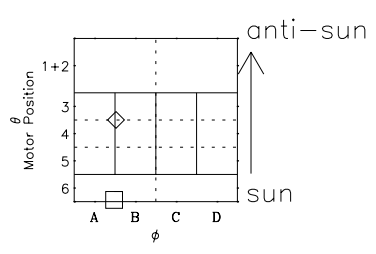

# Galileo EPD Real Time Omni Spectrum 98089

Software Version: RTSPEC\_OMNI V 1.20  
 Data Production: 06-03-00  
 Plot Production: Sun Sep 16 09:36:42 2001  
 Color File: wondr3  
 Geofactor File: 1.1

◇ = Jupiter look direction  
 □ = Corotation look direction