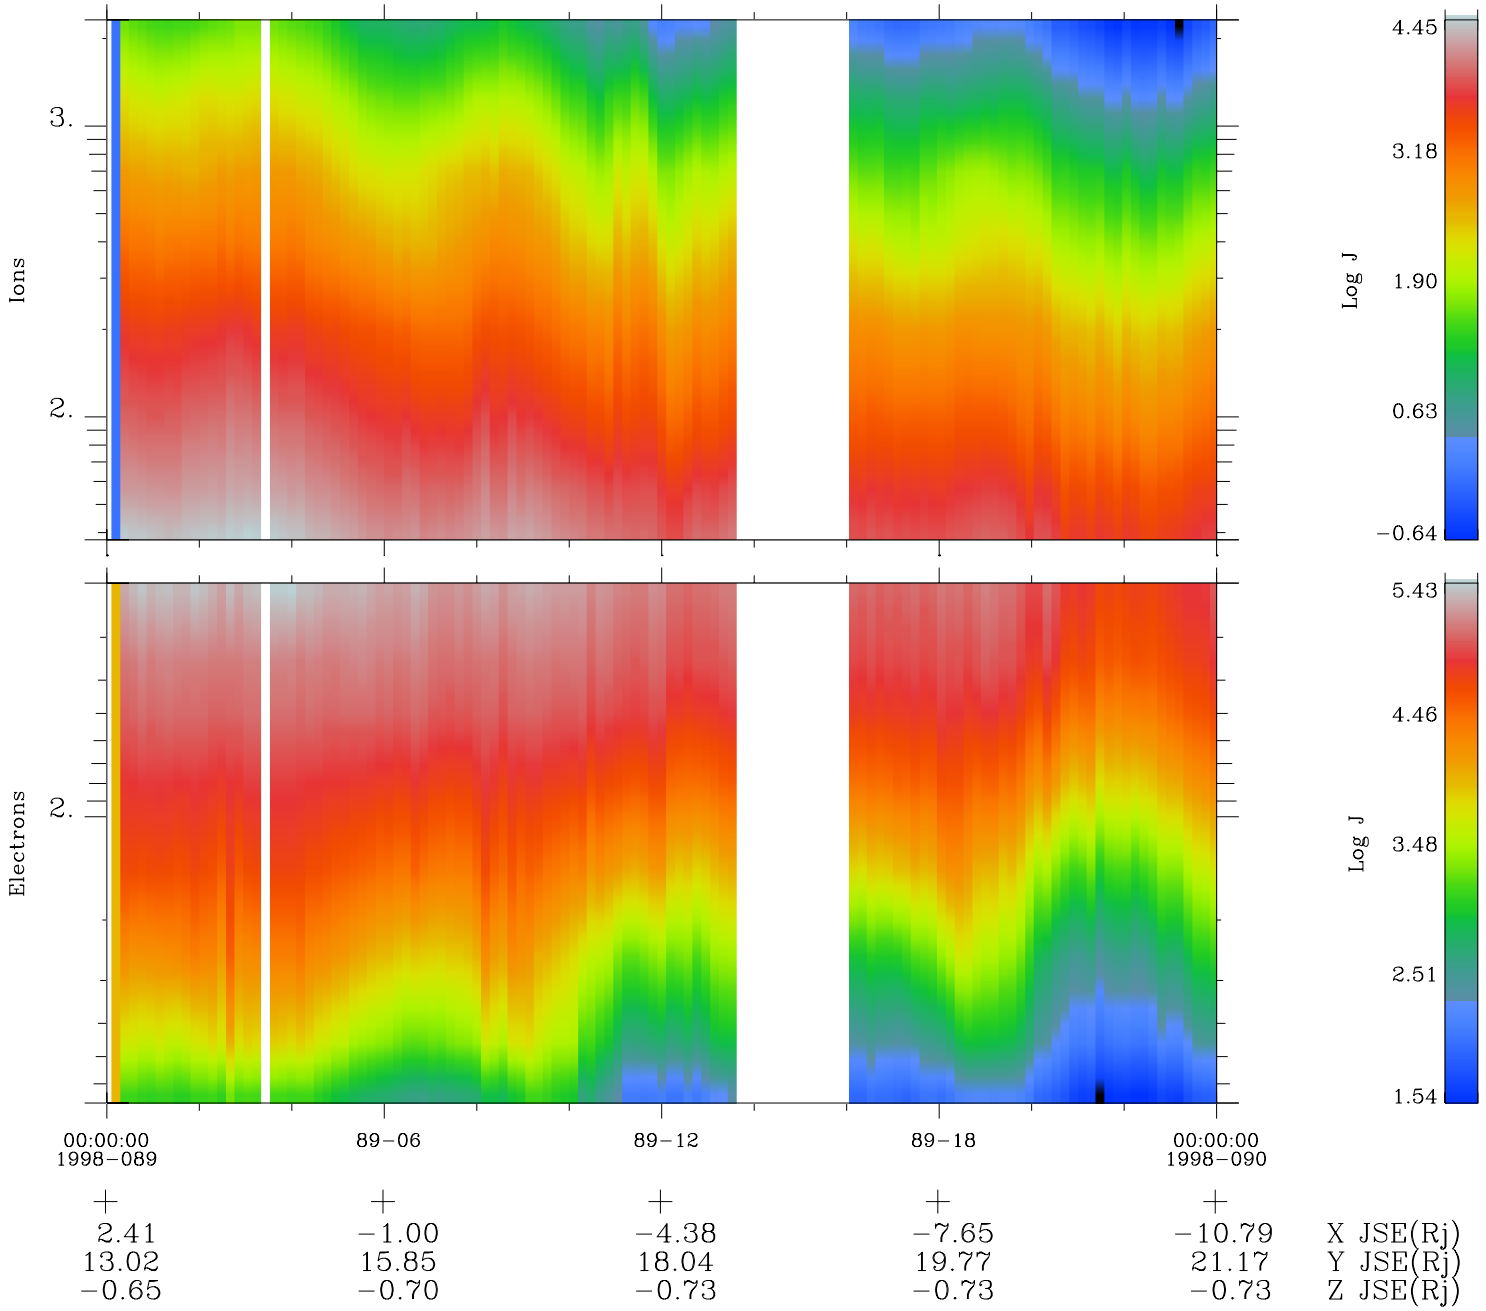

# Galileo EPD Real Time Omni Spectrum 98089

Software Version: RTSPEC\_OMNI V 1.20  
 Data Production: 06-03-00  
 Plot Production: Sun Sep 16 09:36:42 2001  
 Color File: wondr3  
 Geofactor File: 1.1

◇ = Jupiter look direction  
 □ = Corotation look direction