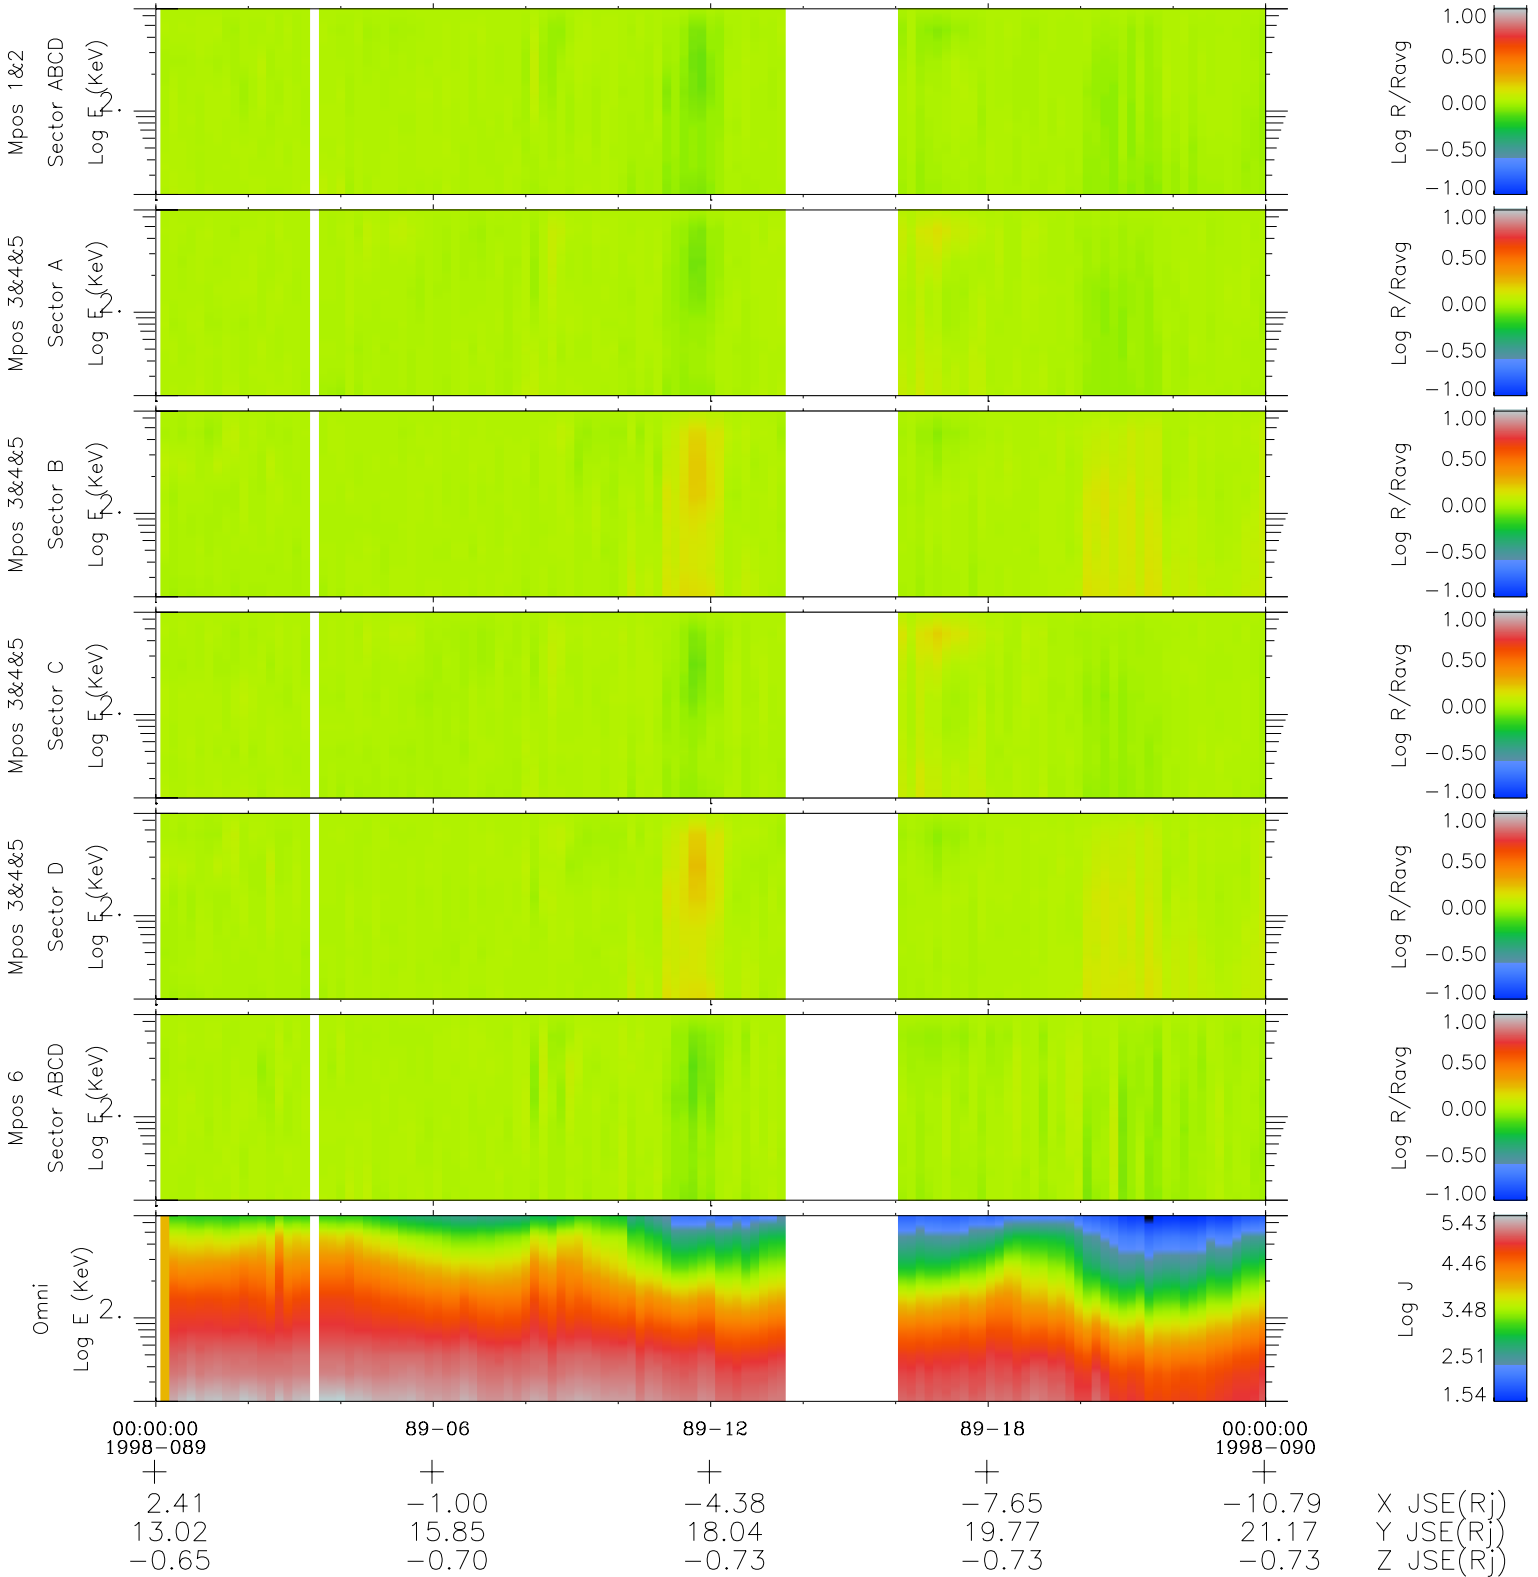

# Galileo EPD Real Time R6 Electrons Spectra 98089

Software Version: RTSPEC\_R6 V 1.20  
 Data Production: 06-03-00  
 Plot Production: Sun Sep 16 09:36:37 2001  
 Color File: wondr3  
 Geofactor File: 1.1

- ◇ = Jupiter look direction
- = Corotation look direction