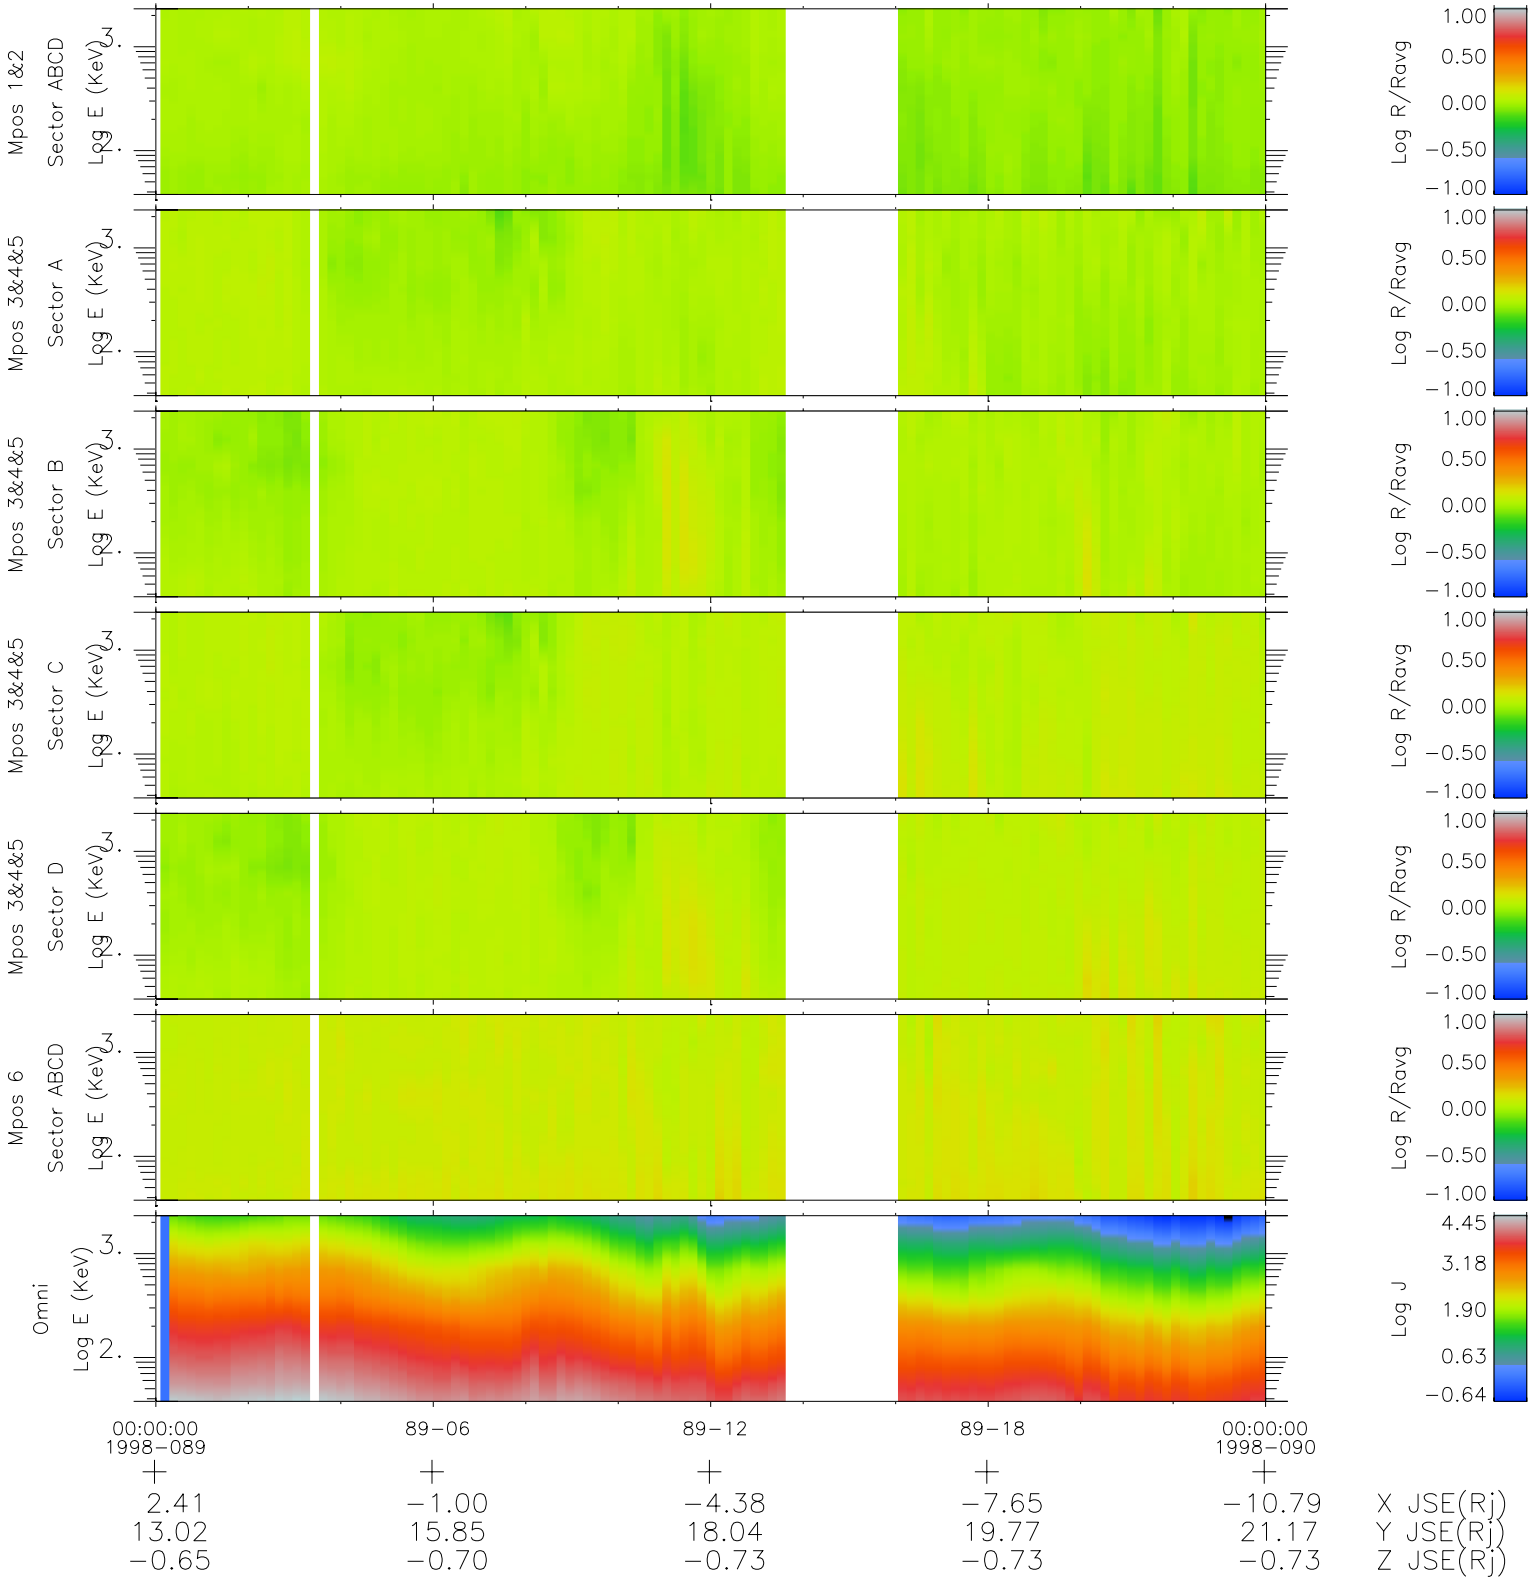

Galileo EPD Real Time R6 Ions Spectra 98089

Software Version: RTSPEC_R6 V 1.20
 Data Production: 06-03-00
 Plot Production: Sun Sep 16 09:36:31 2001
 Color File: wondr3
 Geofactor File: 1.1

- ◇ = Jupiter look direction
- = Corotation look direction