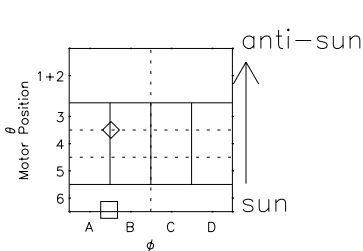

Galileo EPD Real Time R6 Ions Spectra 98089

Software Version: RTSPEC_R6 V 1.20
 Data Production: 06-03-00
 Plot Production: Sun Sep 16 09:36:31 2001
 Color File: wondr3
 Geofactor File: 1.1

- ◇ = Jupiter look direction
- = Corotation look direction