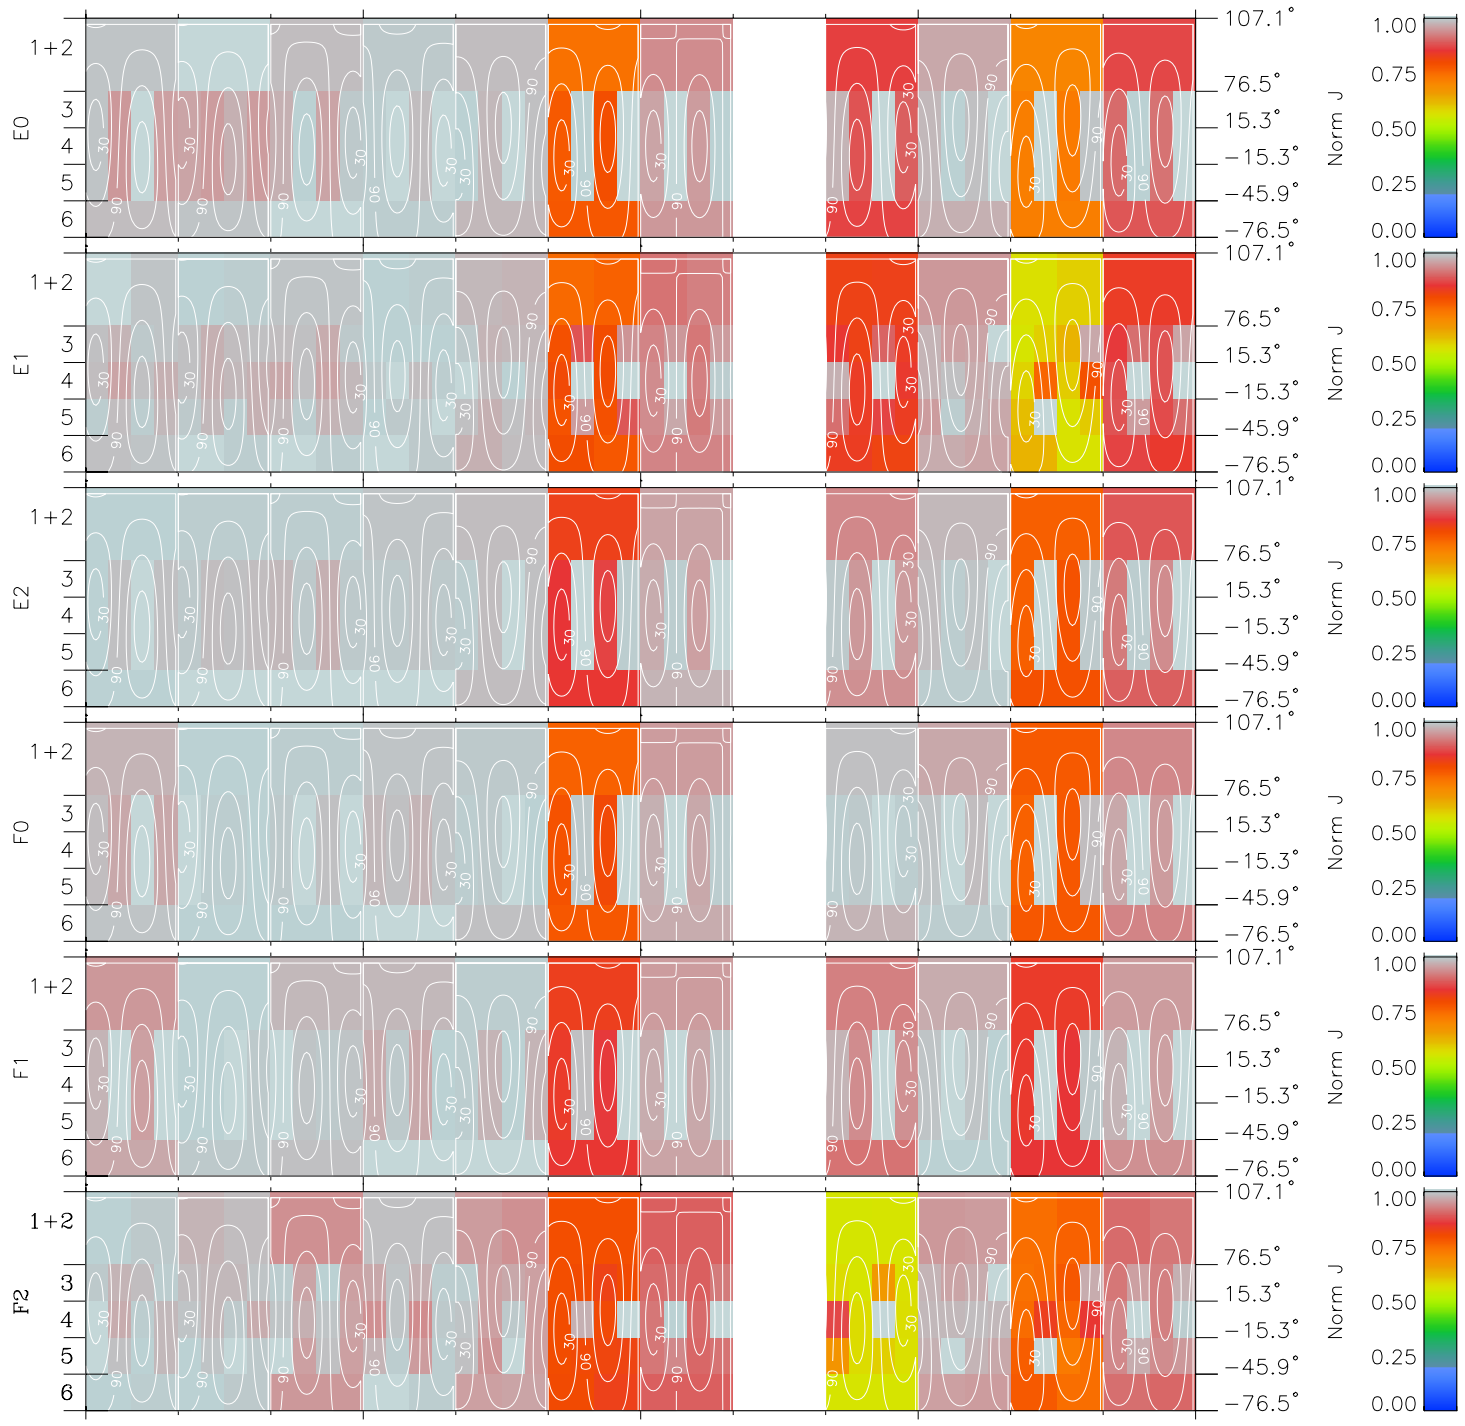

Galileo EPD Real Time All-Sky Anisotropies 98089

Software Version: RTSKY_NORM V 1.20
 Data Production: 06-03-00
 Plot Production: Sun Sep 16 09:37:22 2001
 Color File: wondr3
 Geofactor File: 1.1

00:00:00 1998-089	89-06	89-12	89-18	00:00:00 1998-090	
+	+	+	+	+	X JSE(R _j)
2.41	-1.00	-4.38	-7.65	-10.79	Y JSE(R _j)
13.02	15.85	18.04	19.77	21.17	Z JSE(R _j)
-0.65	-0.70	-0.73	-0.73	-0.73	

- ◇ = Jupiter look direction
- = Corotation look direction