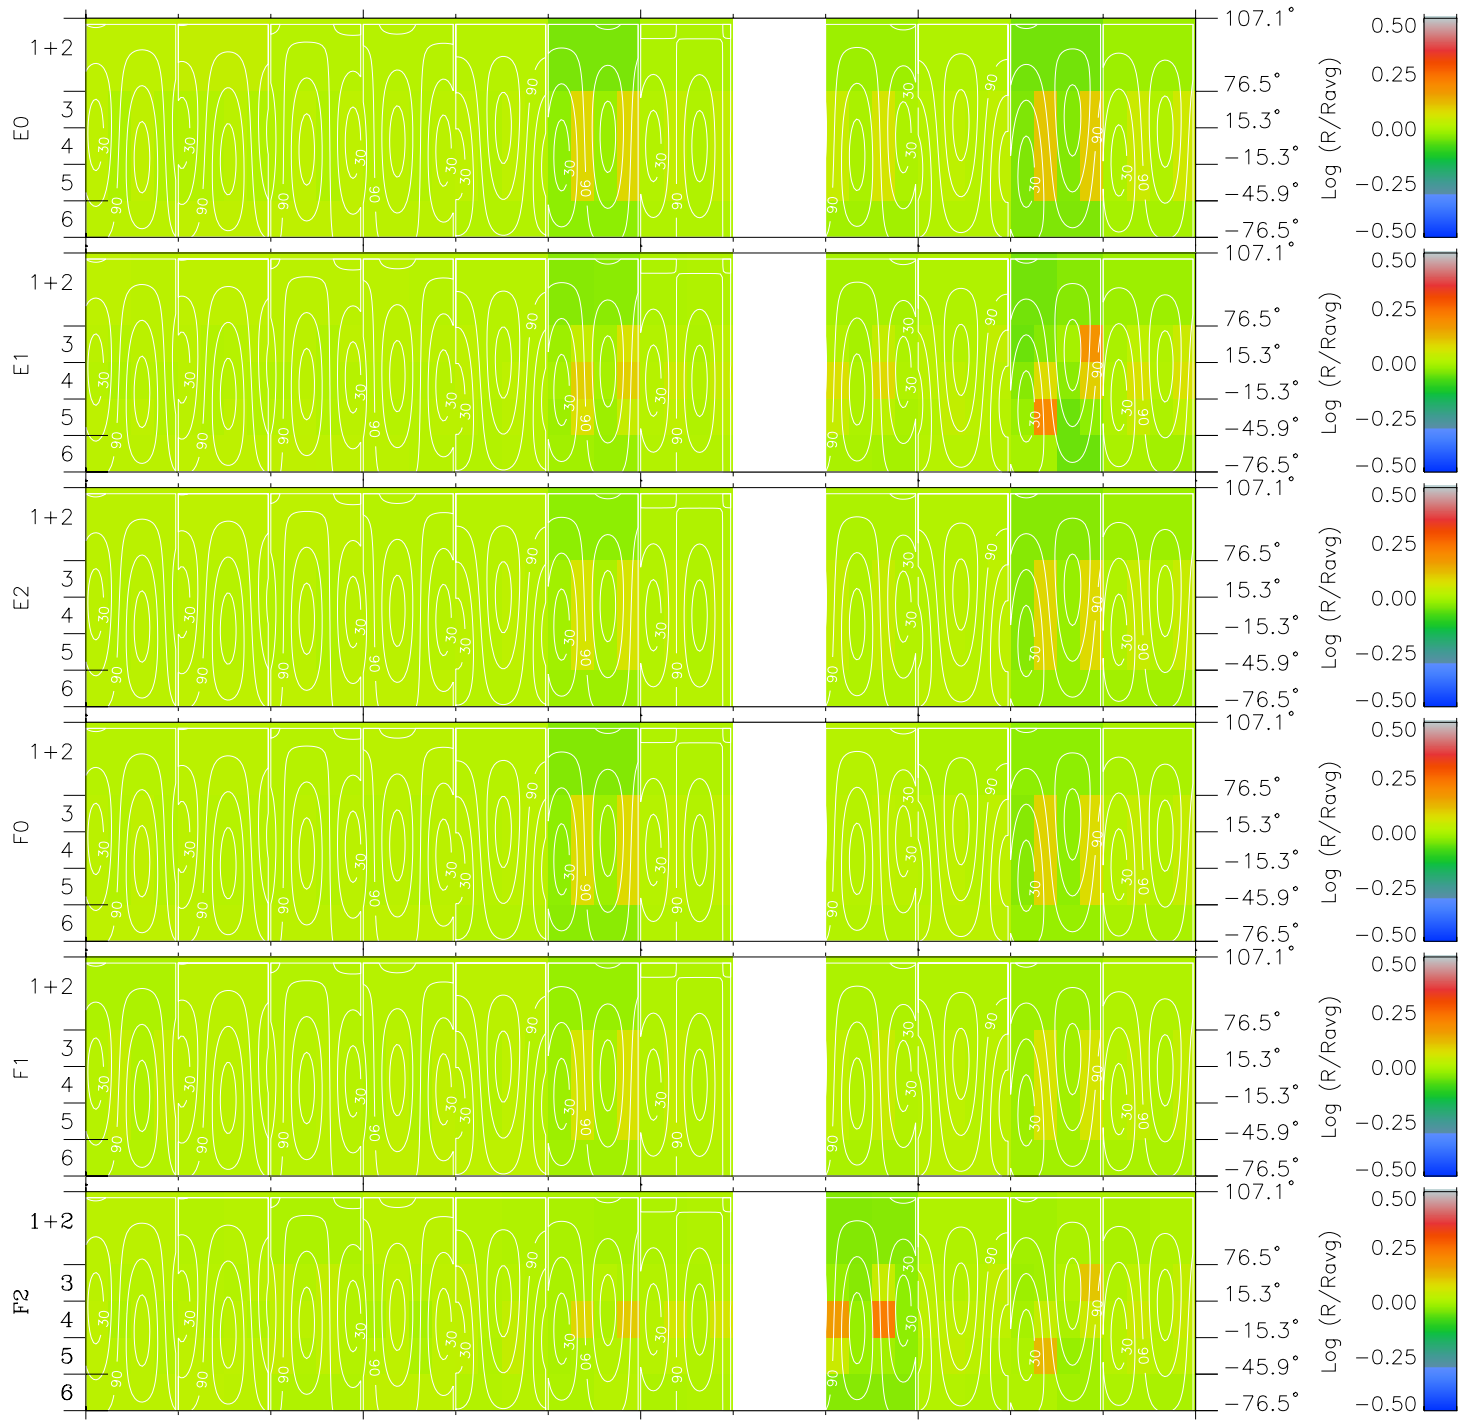

Galileo EPD Real Time All-Sky Anisotropies 98089

Software Version: RTSKY_MEAN V 1.20
 Data Production: 06-03-00
 Plot Production: Sun Sep 16 09:36:56 2001
 Color File: wondr3
 Geofactor File: 1.1

00:00:00 1998-089	89-06	89-12	89-18	00:00:00 1998-090	
+	+	+	+	+	X JSE(R _j)
2.41	-1.00	-4.38	-7.65	-10.79	Y JSE(R _j)
13.02	15.85	18.04	19.77	21.17	Z JSE(R _j)
-0.65	-0.70	-0.73	-0.73	-0.73	

- ◇ = Jupiter look direction
- = Corotation look direction