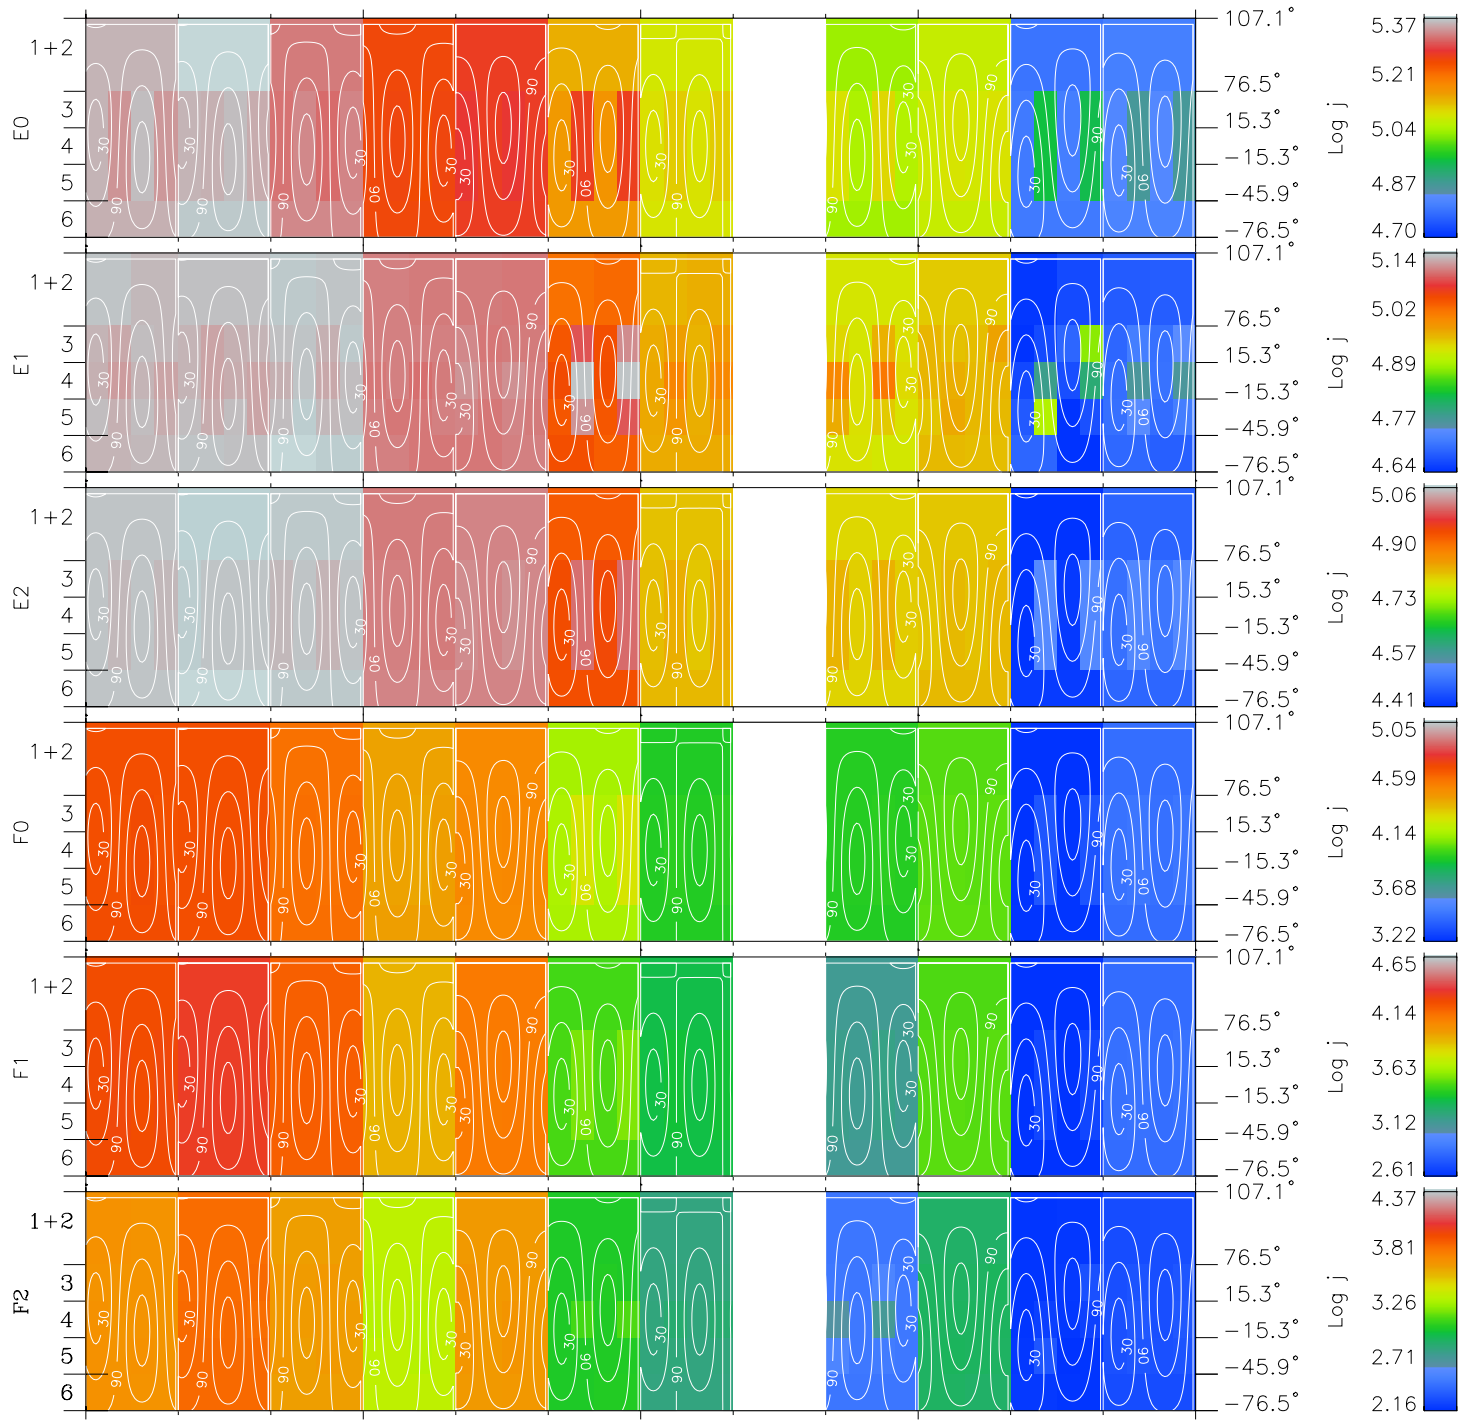

Galileo EPD Real Time All-Sky Anisotropies 98089

Software Version: RTSKY_FLUX V 1.20
 Data Production: 06-03-00
 Plot Production: Sun Sep 16 09:37:09 2001
 Color File: wondr3
 Geofactor File: 1.1

00:00:00 1998-089	89-06	89-12	89-18	00:00:00 1998-090	
+	+	+	+	+	X JSE(R _j)
2.41	-1.00	-4.38	-7.65	-10.79	Y JSE(R _j)
13.02	15.85	18.04	19.77	21.17	Z JSE(R _j)
-0.65	-0.70	-0.73	-0.73	-0.73	

- ◇ = Jupiter look direction
- = Corotation look direction