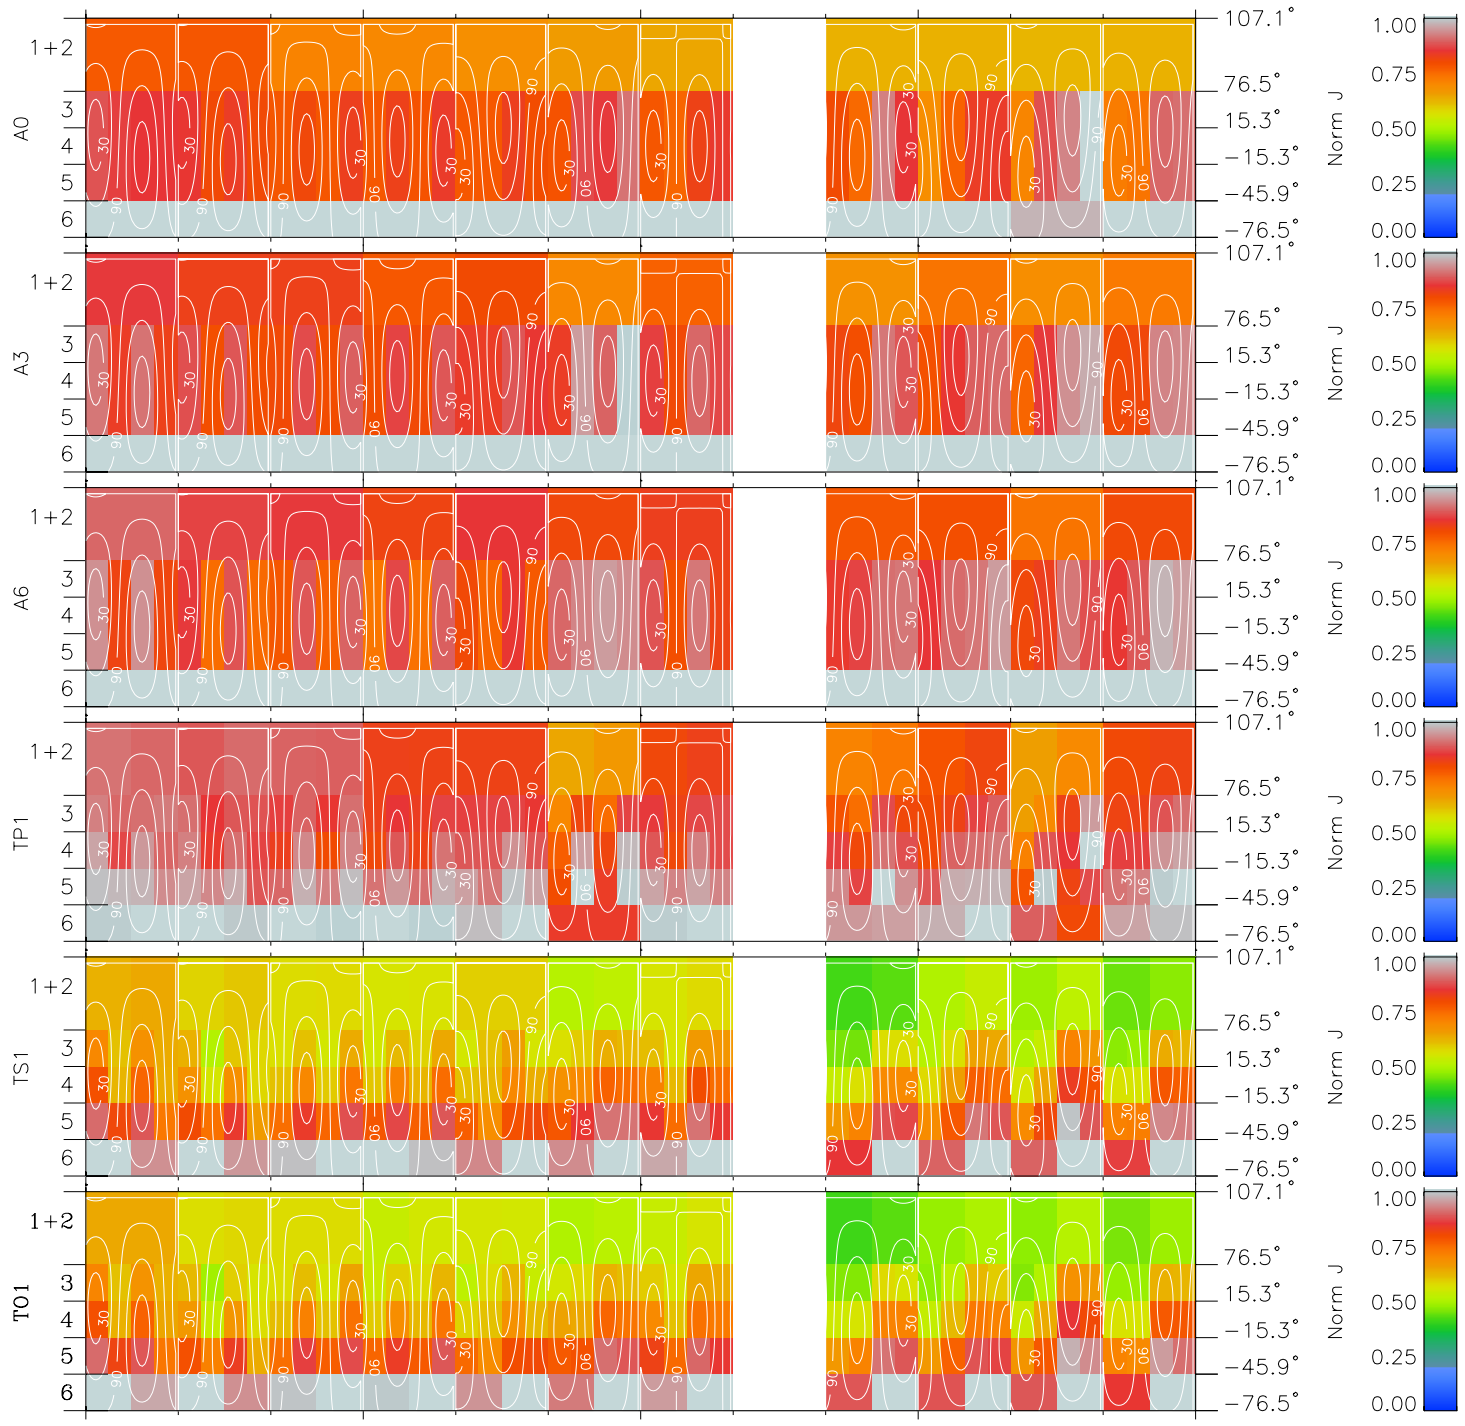

Galileo EPD Real Time All-Sky Anisotropies 98089

Software Version: RTSKY_NORM V 1.20
 Data Production: 06-03-00
 Plot Production: Sun Sep 16 09:37:15 2001
 Color File: wondr3
 Geofactor File: 1.1

00:00:00 1998-089	89-06	89-12	89-18	00:00:00 1998-090	
+	+	+	+	+	
2.41	-1.00	-4.38	-7.65	-10.79	X JSE(R _j)
13.02	15.85	18.04	19.77	21.17	Y JSE(R _j)
-0.65	-0.70	-0.73	-0.73	-0.73	Z JSE(R _j)

- ◇ = Jupiter look direction
- = Corotation look direction