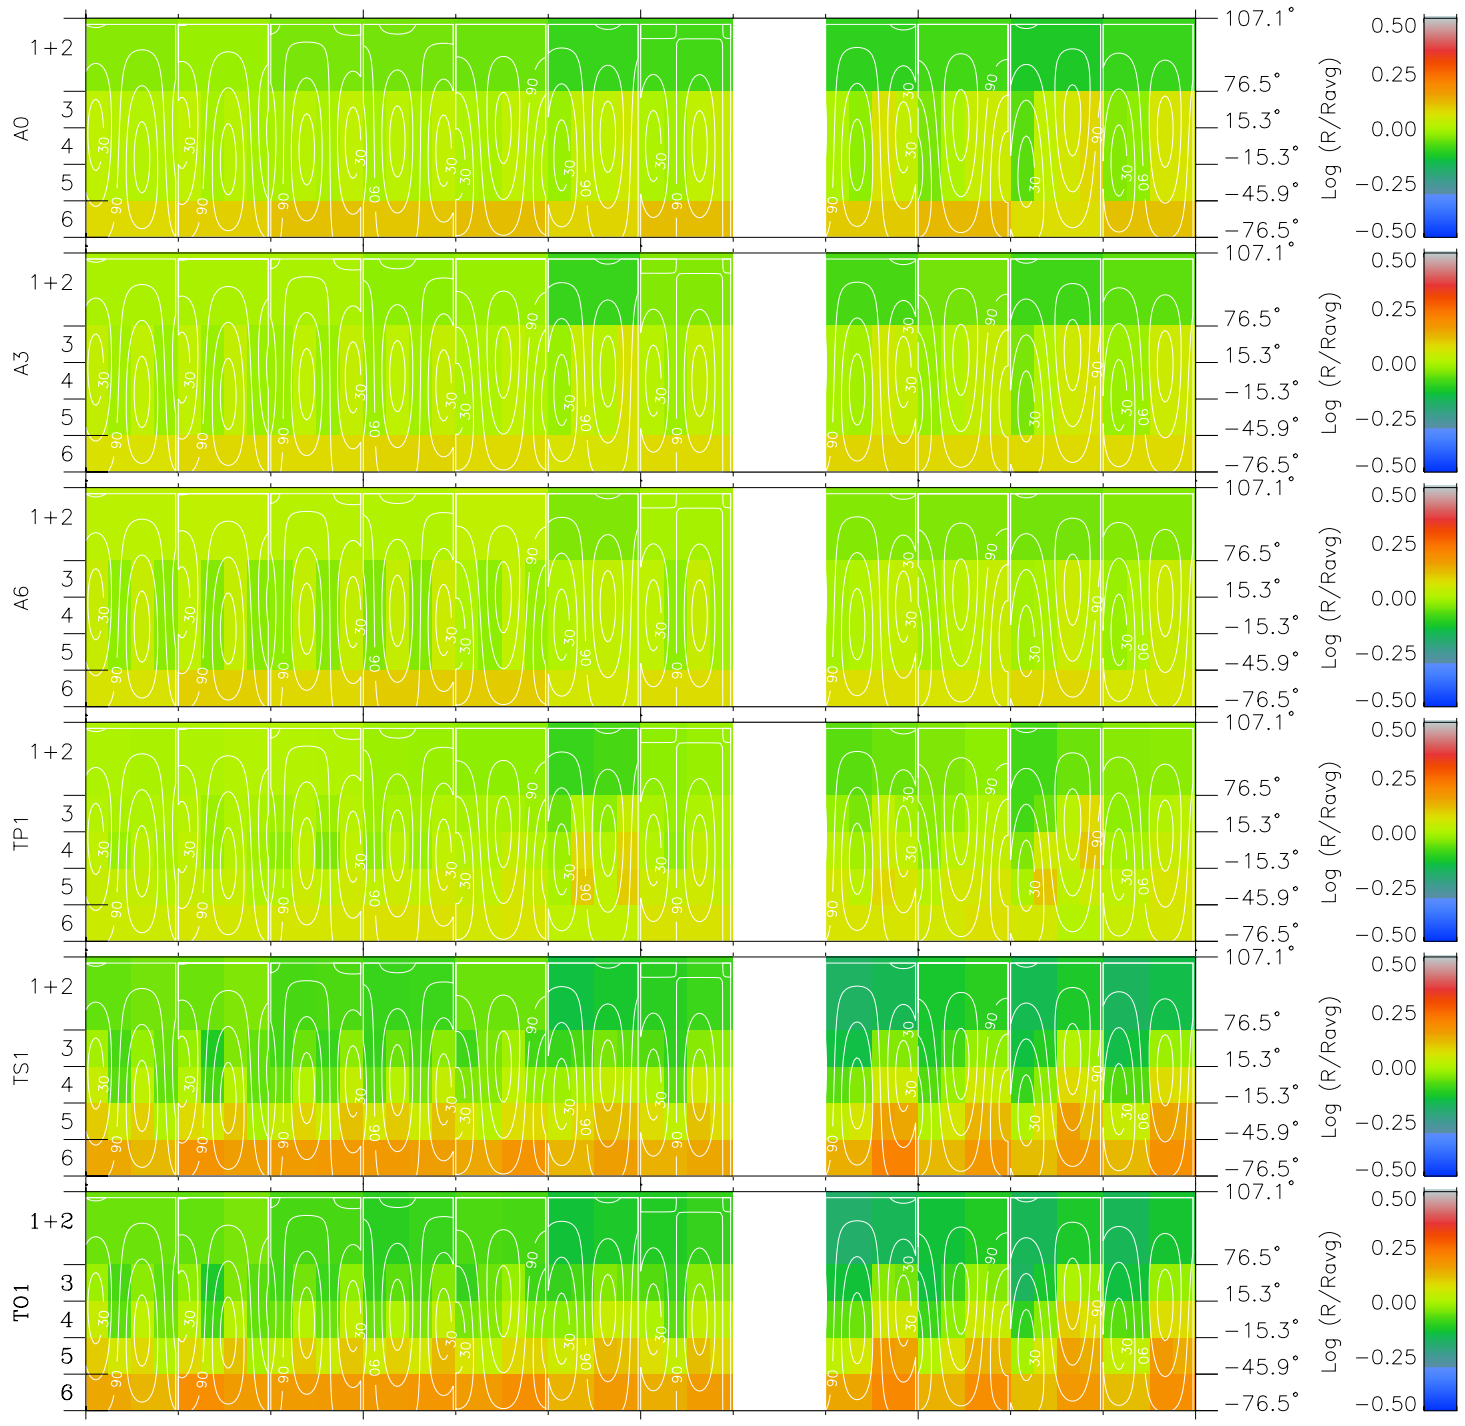

# Galileo EPD Real Time All-Sky Anisotropies 98089

Software Version: RTSKY\_MEAN V 1.20  
 Data Production: 06-03-00  
 Plot Production: Sun Sep 16 09:36:50 2001  
 Color File: wondr3  
 Geofactor File: 1.1

00:00:00 1998-089	89-06	89-12	89-18	00:00:00 1998-090	
+	+	+	+	+	X JSE(R <sub>j</sub> )
2.41	-1.00	-4.38	-7.65	-10.79	Y JSE(R <sub>j</sub> )
13.02	15.85	18.04	19.77	21.17	Z JSE(R <sub>j</sub> )
-0.65	-0.70	-0.73	-0.73	-0.73	

- ◇ = Jupiter look direction
- = Corotation look direction