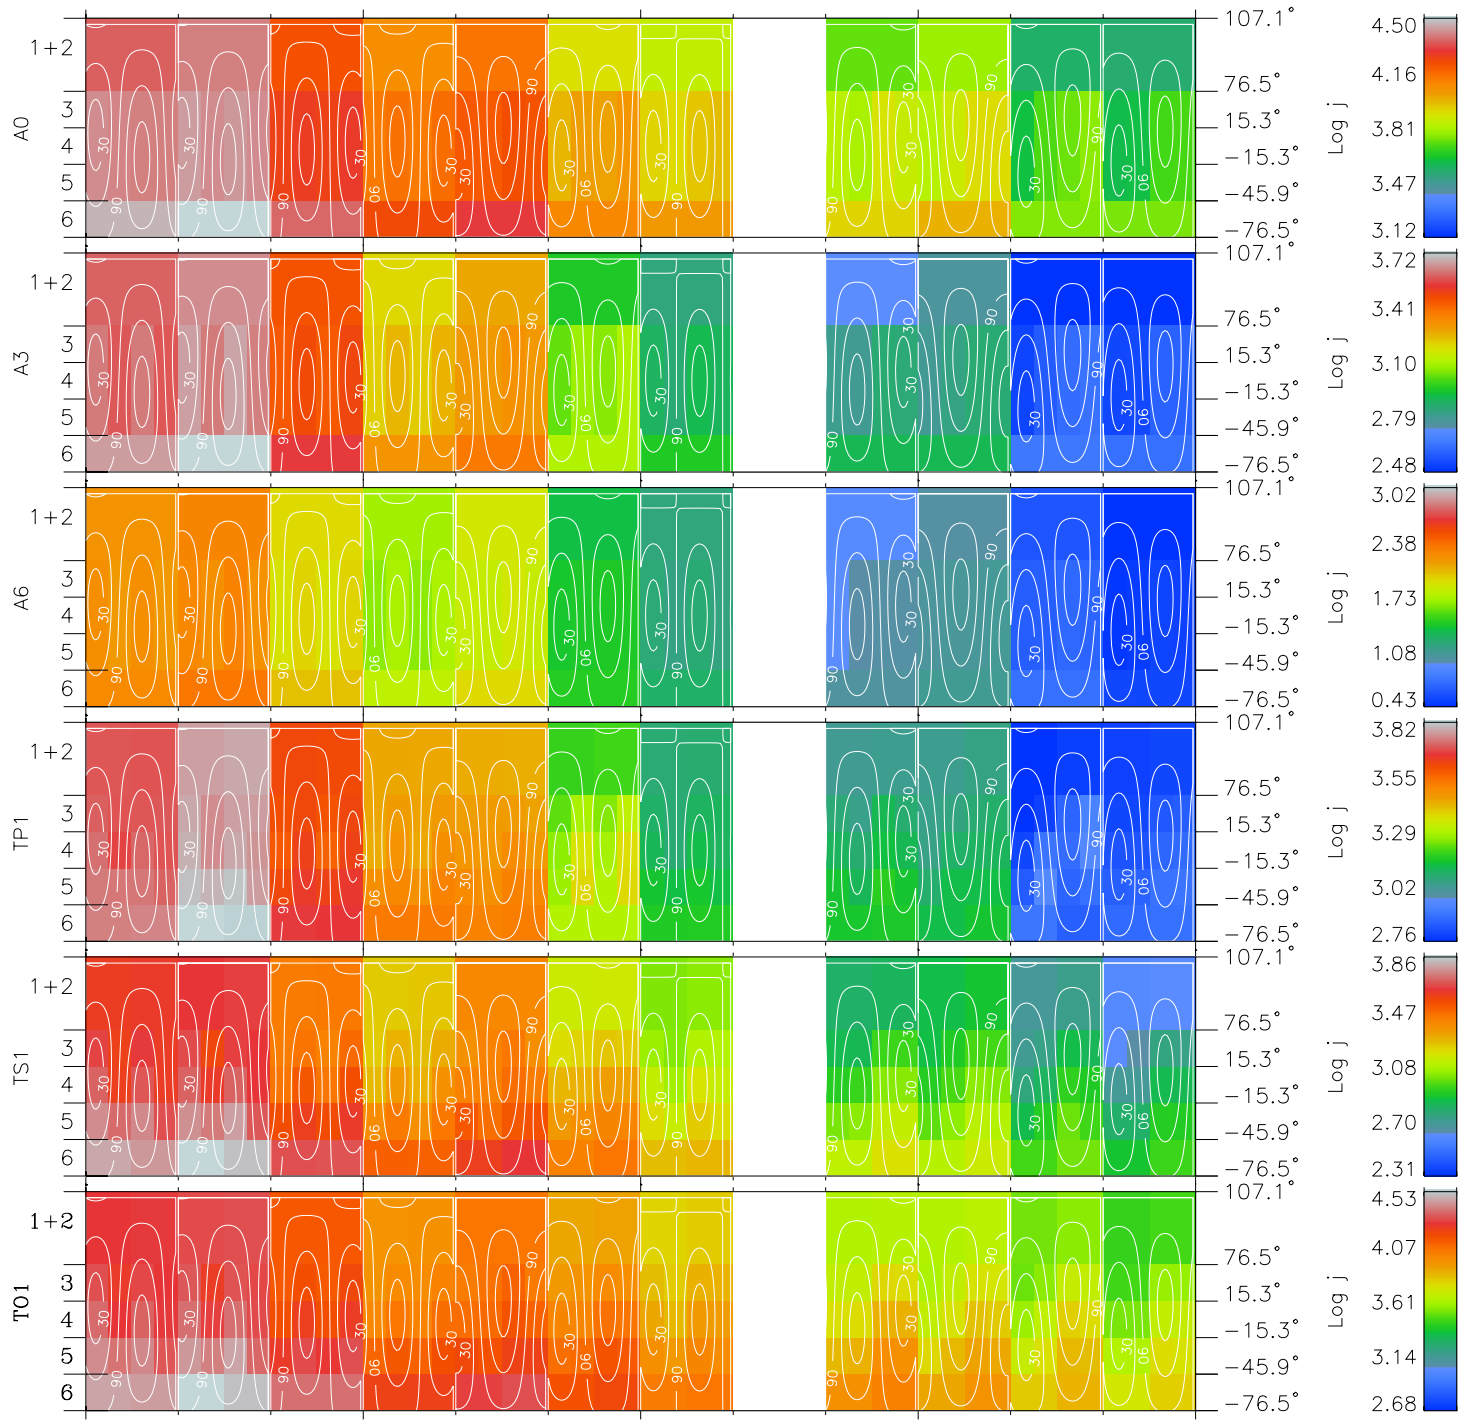

Galileo EPD Real Time All-Sky Anisotropies 98089

Software Version: RTSKY_FLUX V 1.20
 Data Production: 06-03-00
 Plot Production: Sun Sep 16 09:37:02 2001
 Color File: wondr3
 Geofactor File: 1.1

00:00:00 1998-089	89-06	89-12	89-18	00:00:00 1998-090	
+	+	+	+	+	X JSE(R _j)
2.41	-1.00	-4.38	-7.65	-10.79	Y JSE(R _j)
13.02	15.85	18.04	19.77	21.17	Z JSE(R _j)
-0.65	-0.70	-0.73	-0.73	-0.73	

◇ = Jupiter look direction
 □ = Corotation look direction