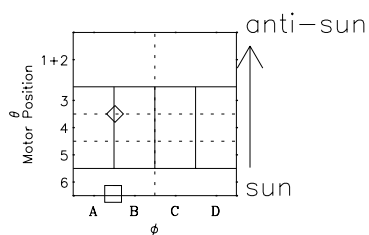

Galileo EPD Real-Time Omni 98089

Software Version: RTLINE_OMNI V 1.20
Data Production: 06-03-00
Plot Production: Sun Sep 16 09:38:28 2001

- ◇ = Jupiter look direction
- = Corotation look direction