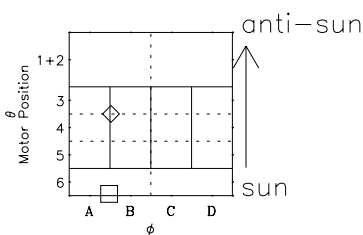

# Galileo EPD Real-Time Six-Sector 98089

Software Version: RTLINE\_R6 V 1.20  
Data Production: 06-03-00  
Plot Production: Sun Sep 16 09:38:37 2001

◇ = Jupiter look direction  
□ = Corotation look direction