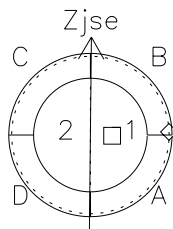

# Galileo EPD Real-Time Six-Sector 98089

Software Version: RTLINE\_R6 V 1.20  
Data Production: 06-03-00  
Plot Production: Sun Sep 16 09:38:37 2001

◇ = Jupiter look direction  
□ = Corotation look direction