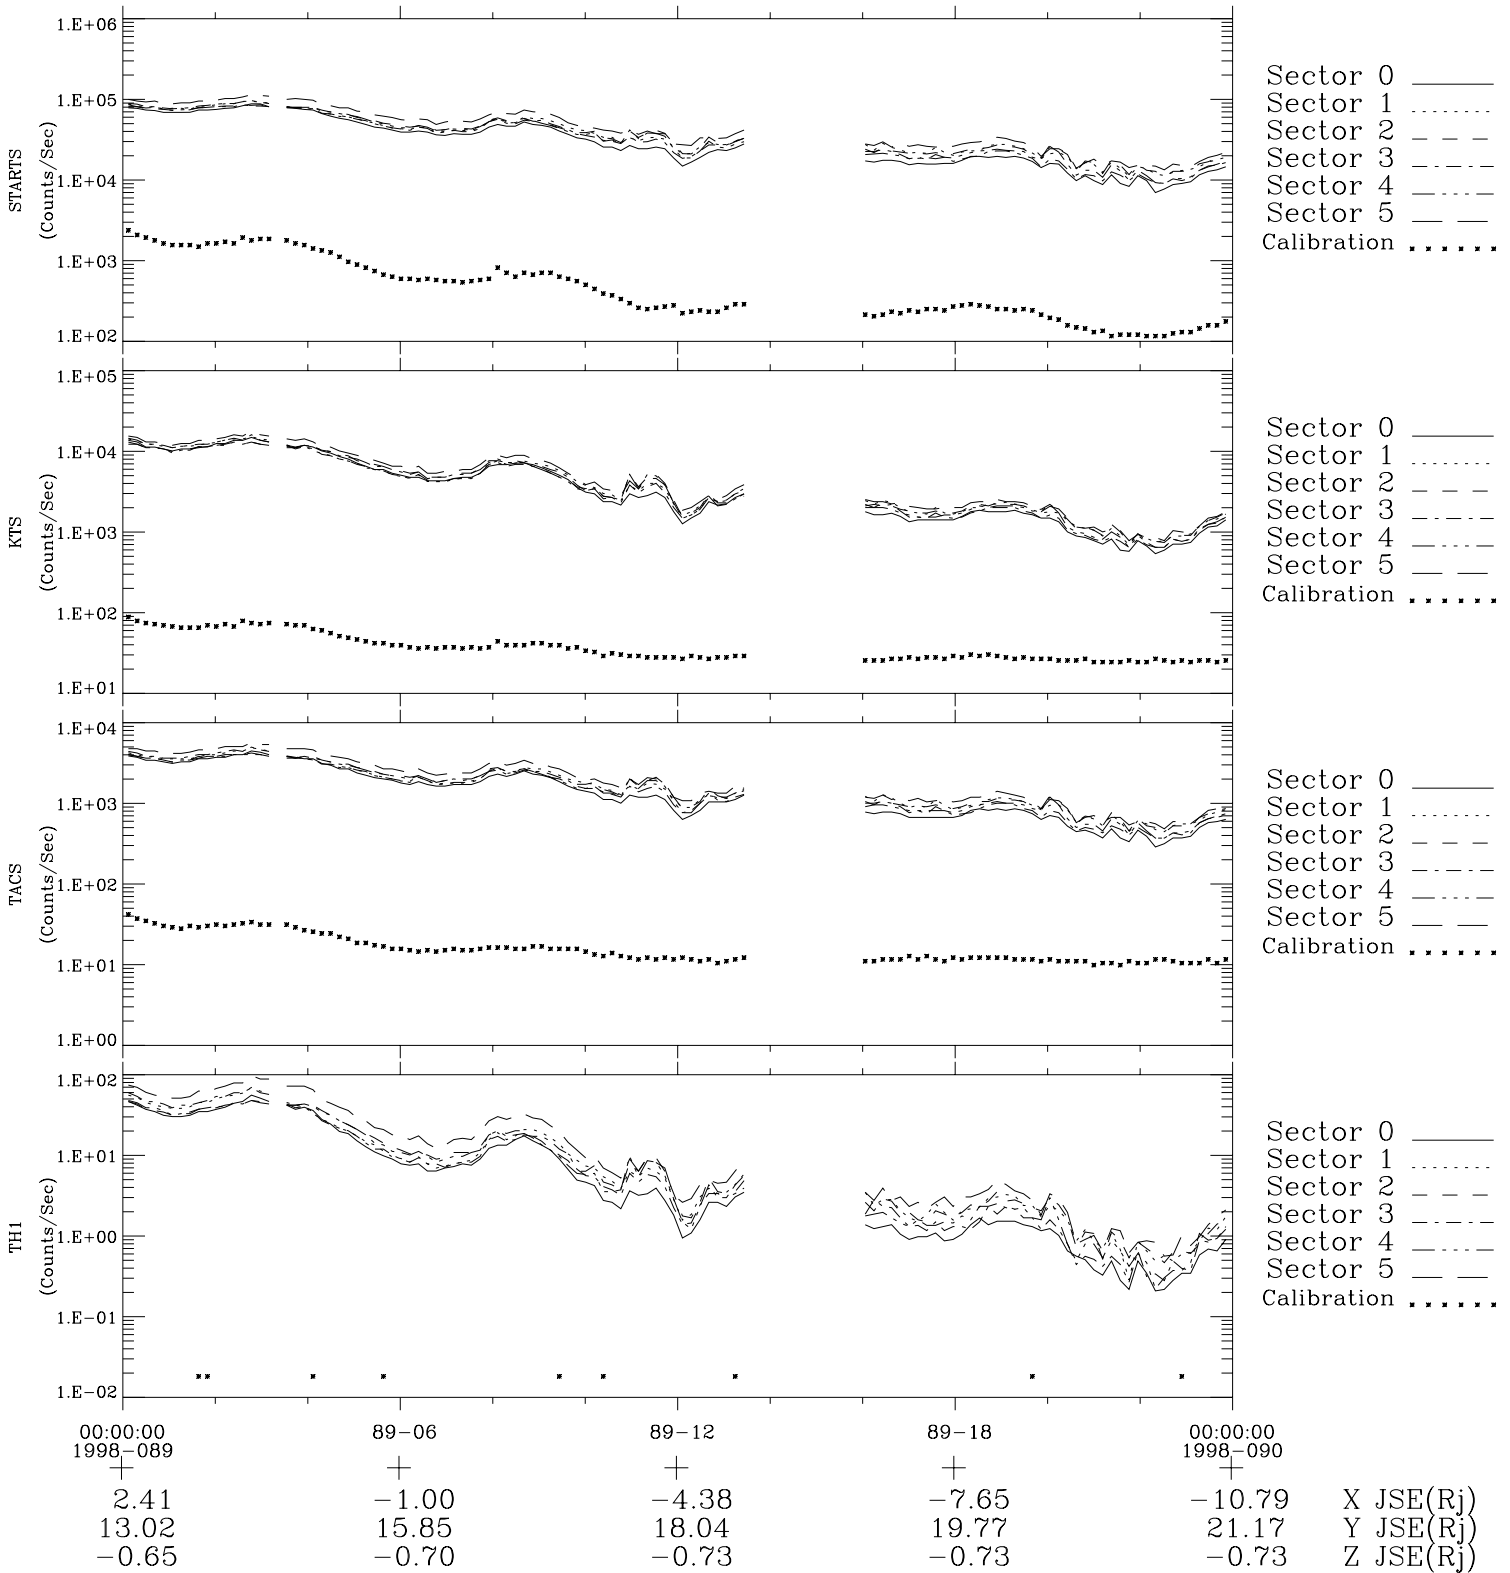

# Galileo EPD Real-Time Six-Sector 98089

Software Version: RTLINE\_R6 V 1.20  
Data Production: 06-03-00  
Plot Production: Sun Sep 16 09:38:37 2001

◇ = Jupiter look direction  
□ = Corotation look direction