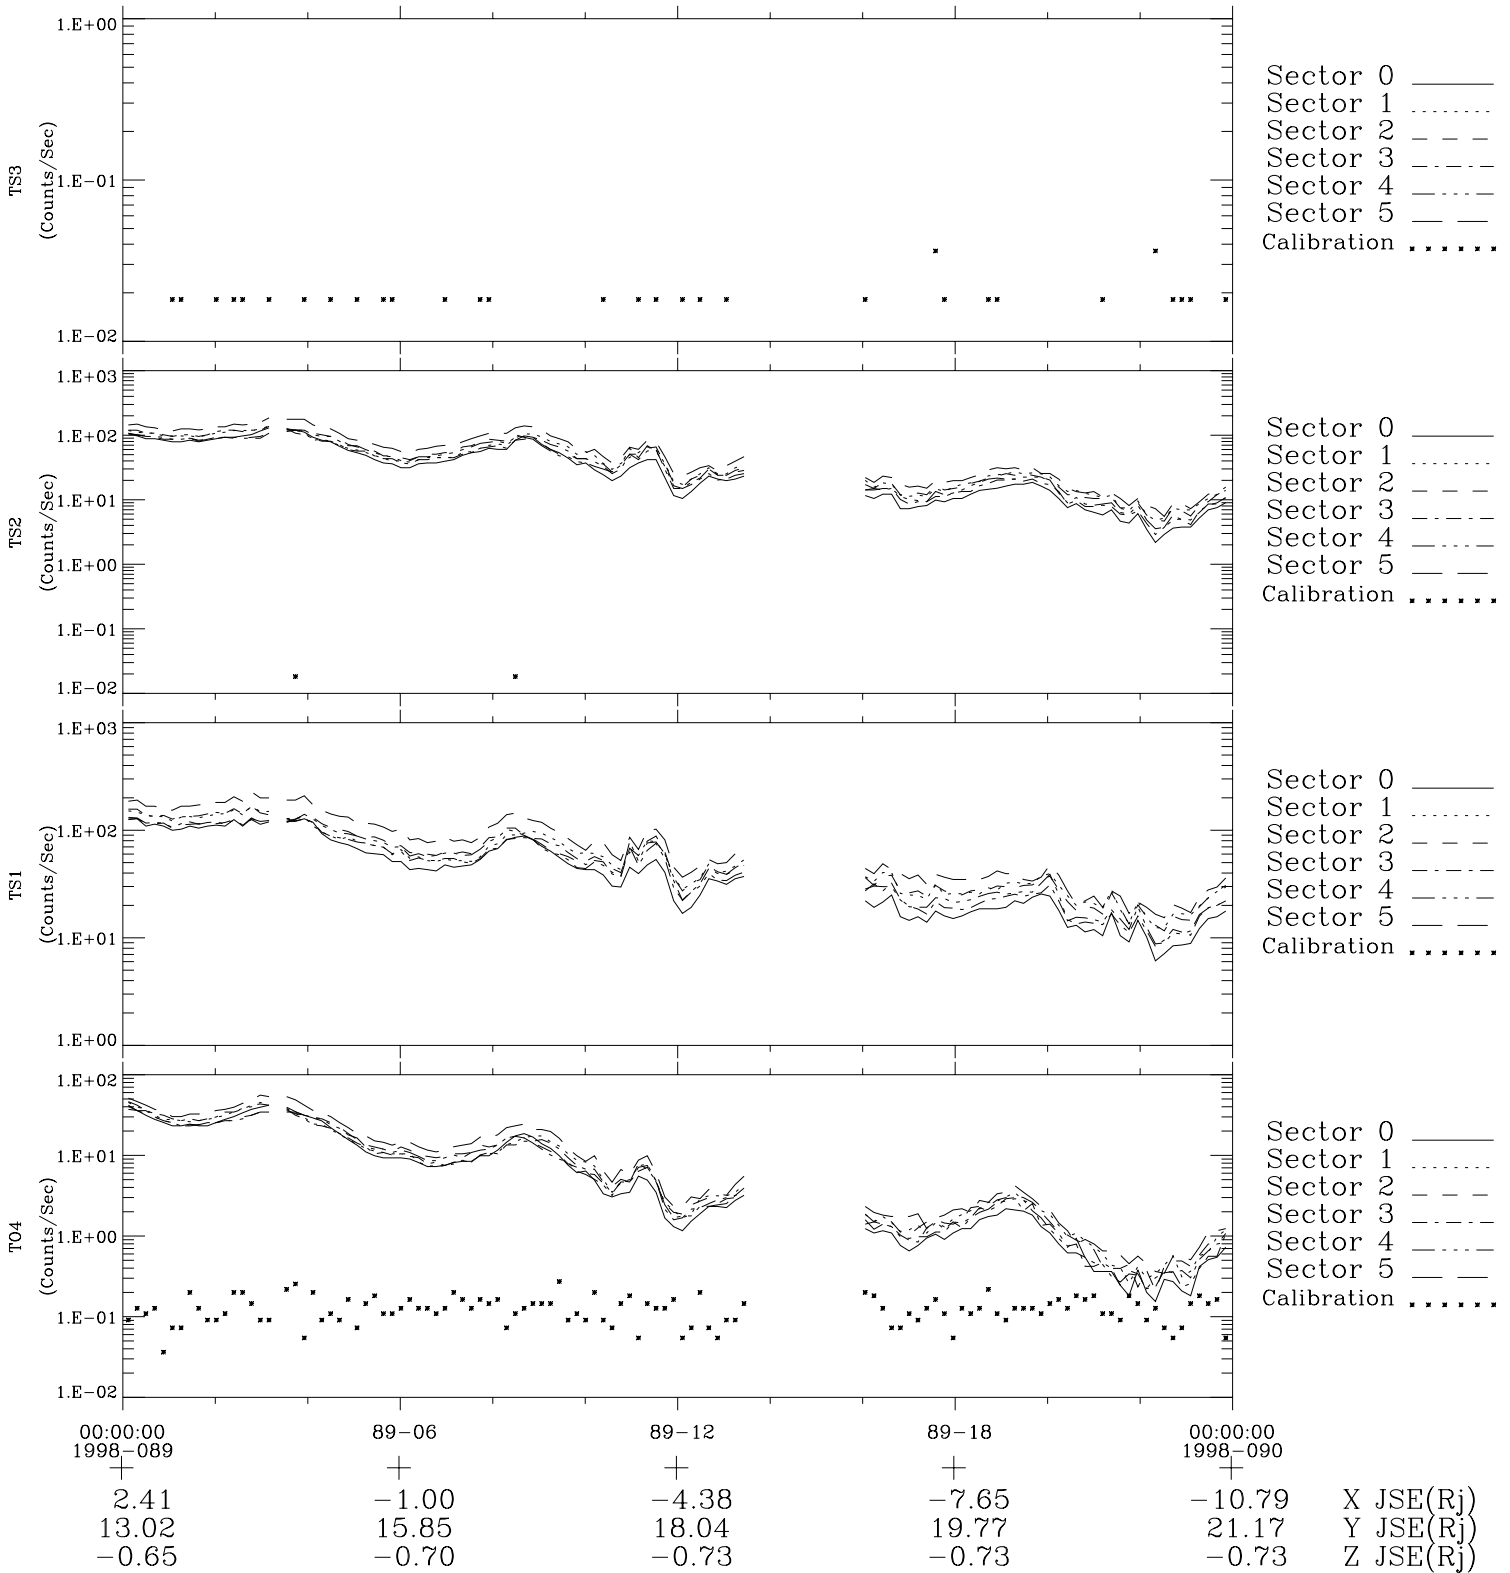

Galileo EPD Real-Time Six-Sector 98089

Software Version: RTLINE_R6 V 1.20
Data Production: 06-03-00
Plot Production: Sun Sep 16 09:38:36 2001

00:00:00 1998-08-00	89-06	89-12	89-18	00:00:00 1998-09-00	
2.41	-1.00	-4.38	-7.65	-10.79	X JSE(R _j)
13.02	15.85	18.04	19.77	21.17	Y JSE(R _j)
-0.65	-0.70	-0.73	-0.73	-0.73	Z JSE(R _j)

◇ = Jupiter look direction
□ = Corotation look direction