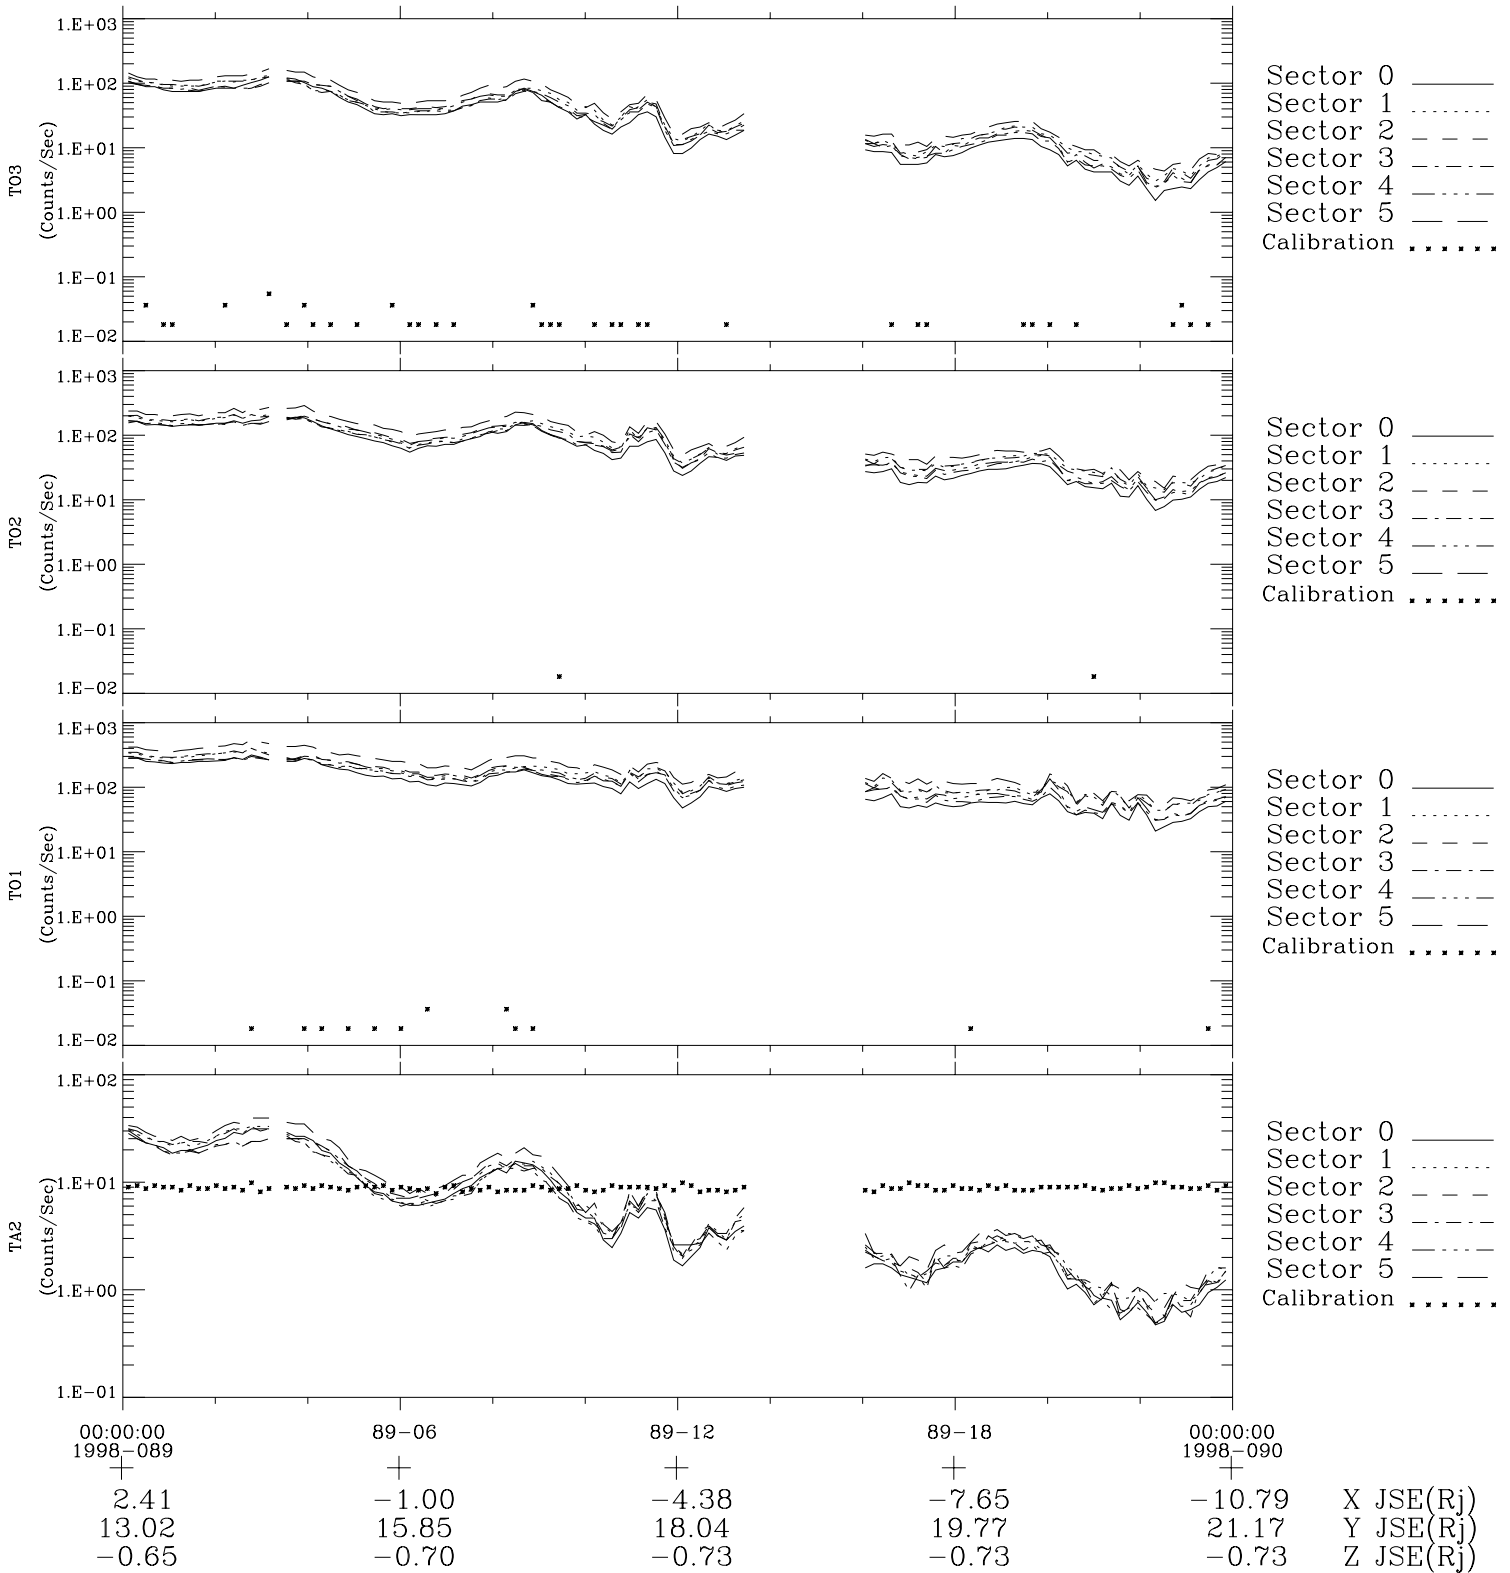

Galileo EPD Real-Time Six-Sector 98089

Software Version: RTLINE_R6 V 1.20
Data Production: 06-03-00
Plot Production: Sun Sep 16 09:38:36 2001

- ◇ = Jupiter look direction
- = Corotation look direction