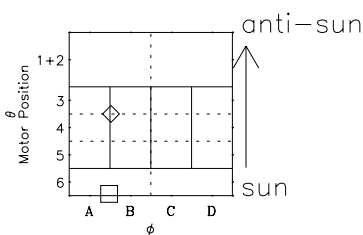

Galileo EPD Real-Time Six-Sector 98089

Software Version: RTLINE_R6 V 1.20
Data Production: 06-03-00
Plot Production: Sun Sep 16 09:38:36 2001

- ◇ = Jupiter look direction
- = Corotation look direction