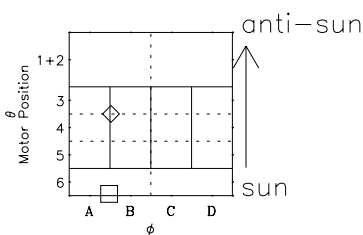

Galileo EPD Real-Time Six-Sector 98089

Software Version: RTLINE_R6 V 1.20
Data Production: 06-03-00
Plot Production: Sun Sep 16 09:38:35 2001

◇ = Jupiter look direction
□ = Corotation look direction