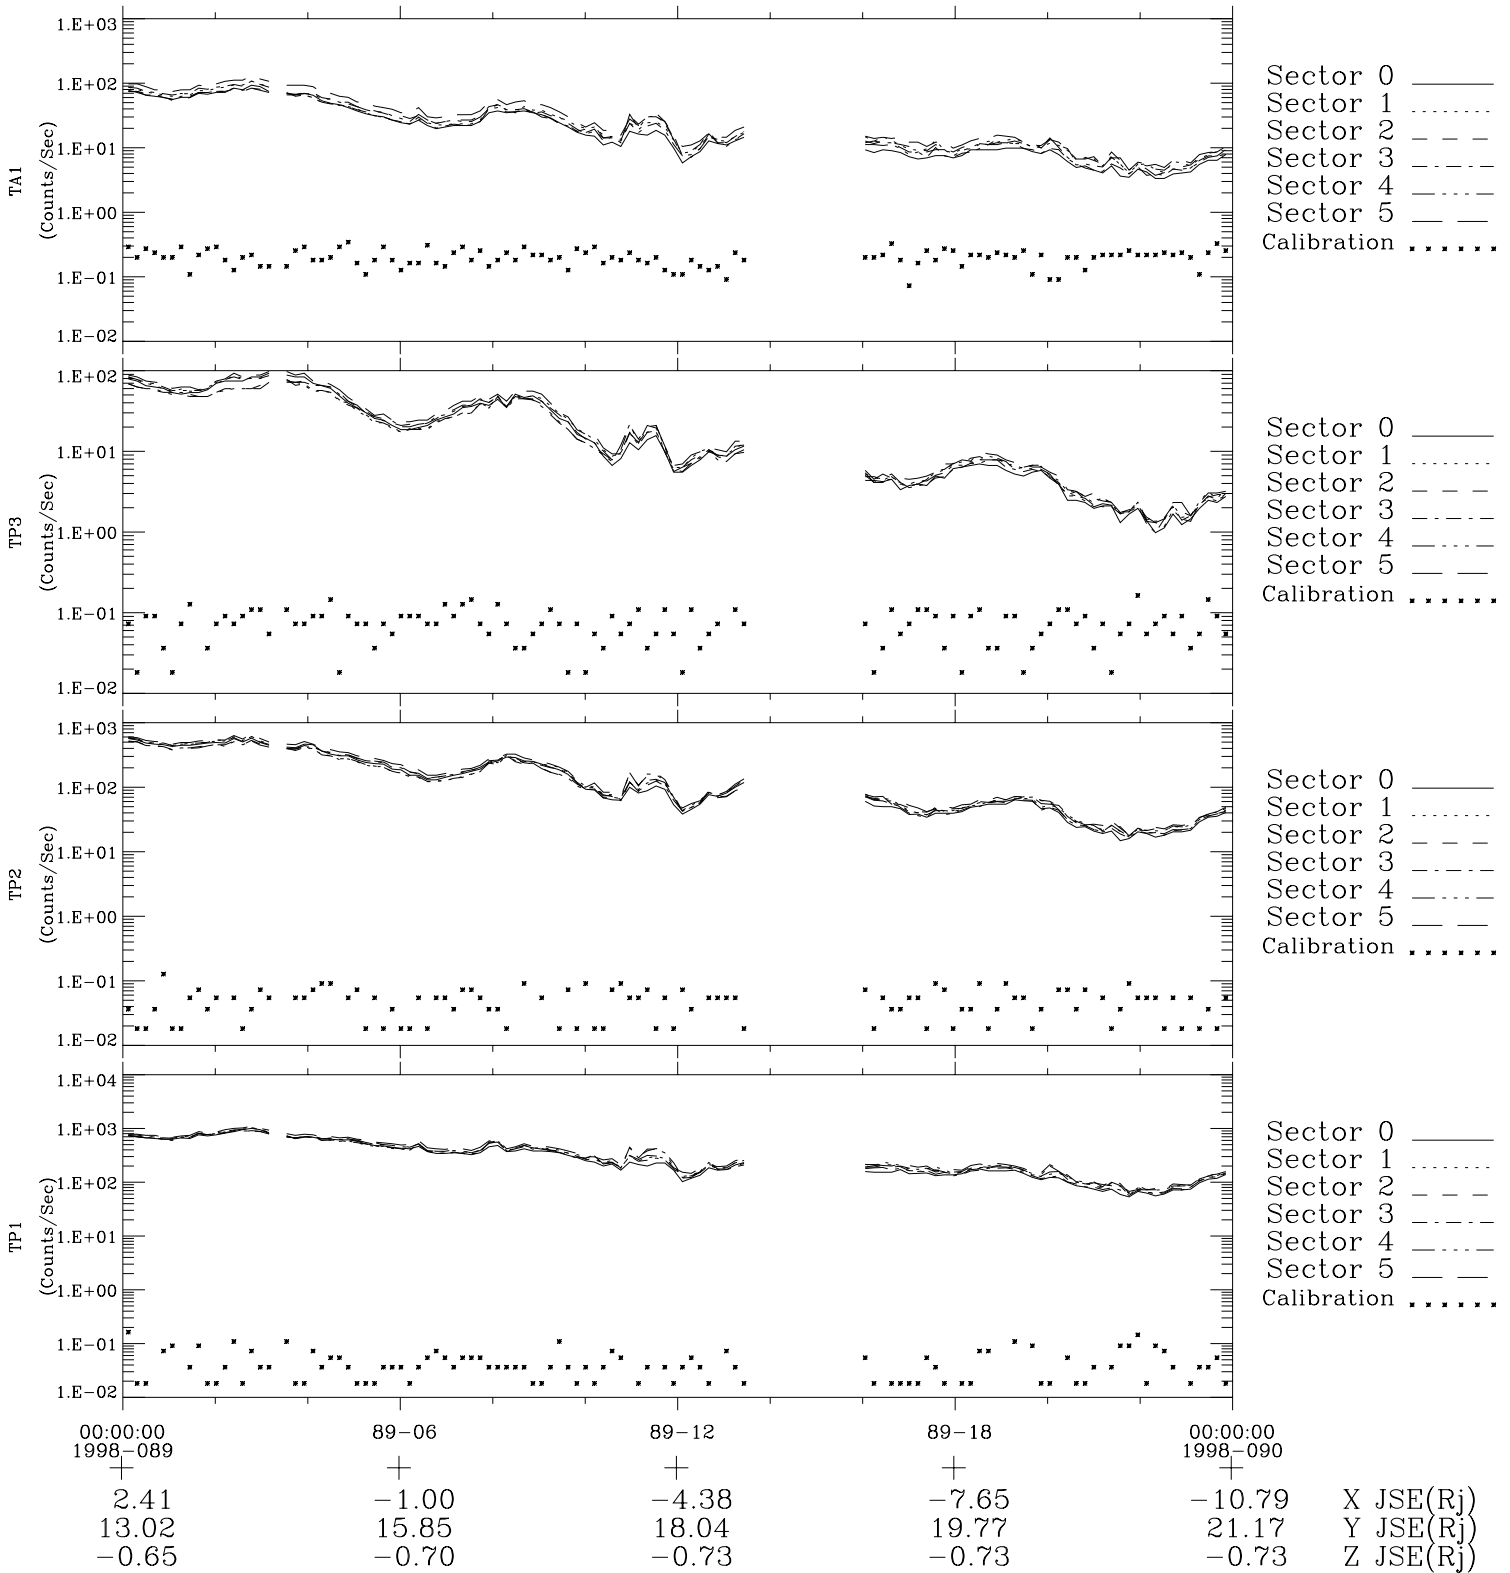

Galileo EPD Real-Time Six-Sector 98089

Software Version: RTLINE_R6 V 1.20
Data Production: 06-03-00
Plot Production: Sun Sep 16 09:38:35 2001

◇ = Jupiter look direction
□ = Corotation look direction