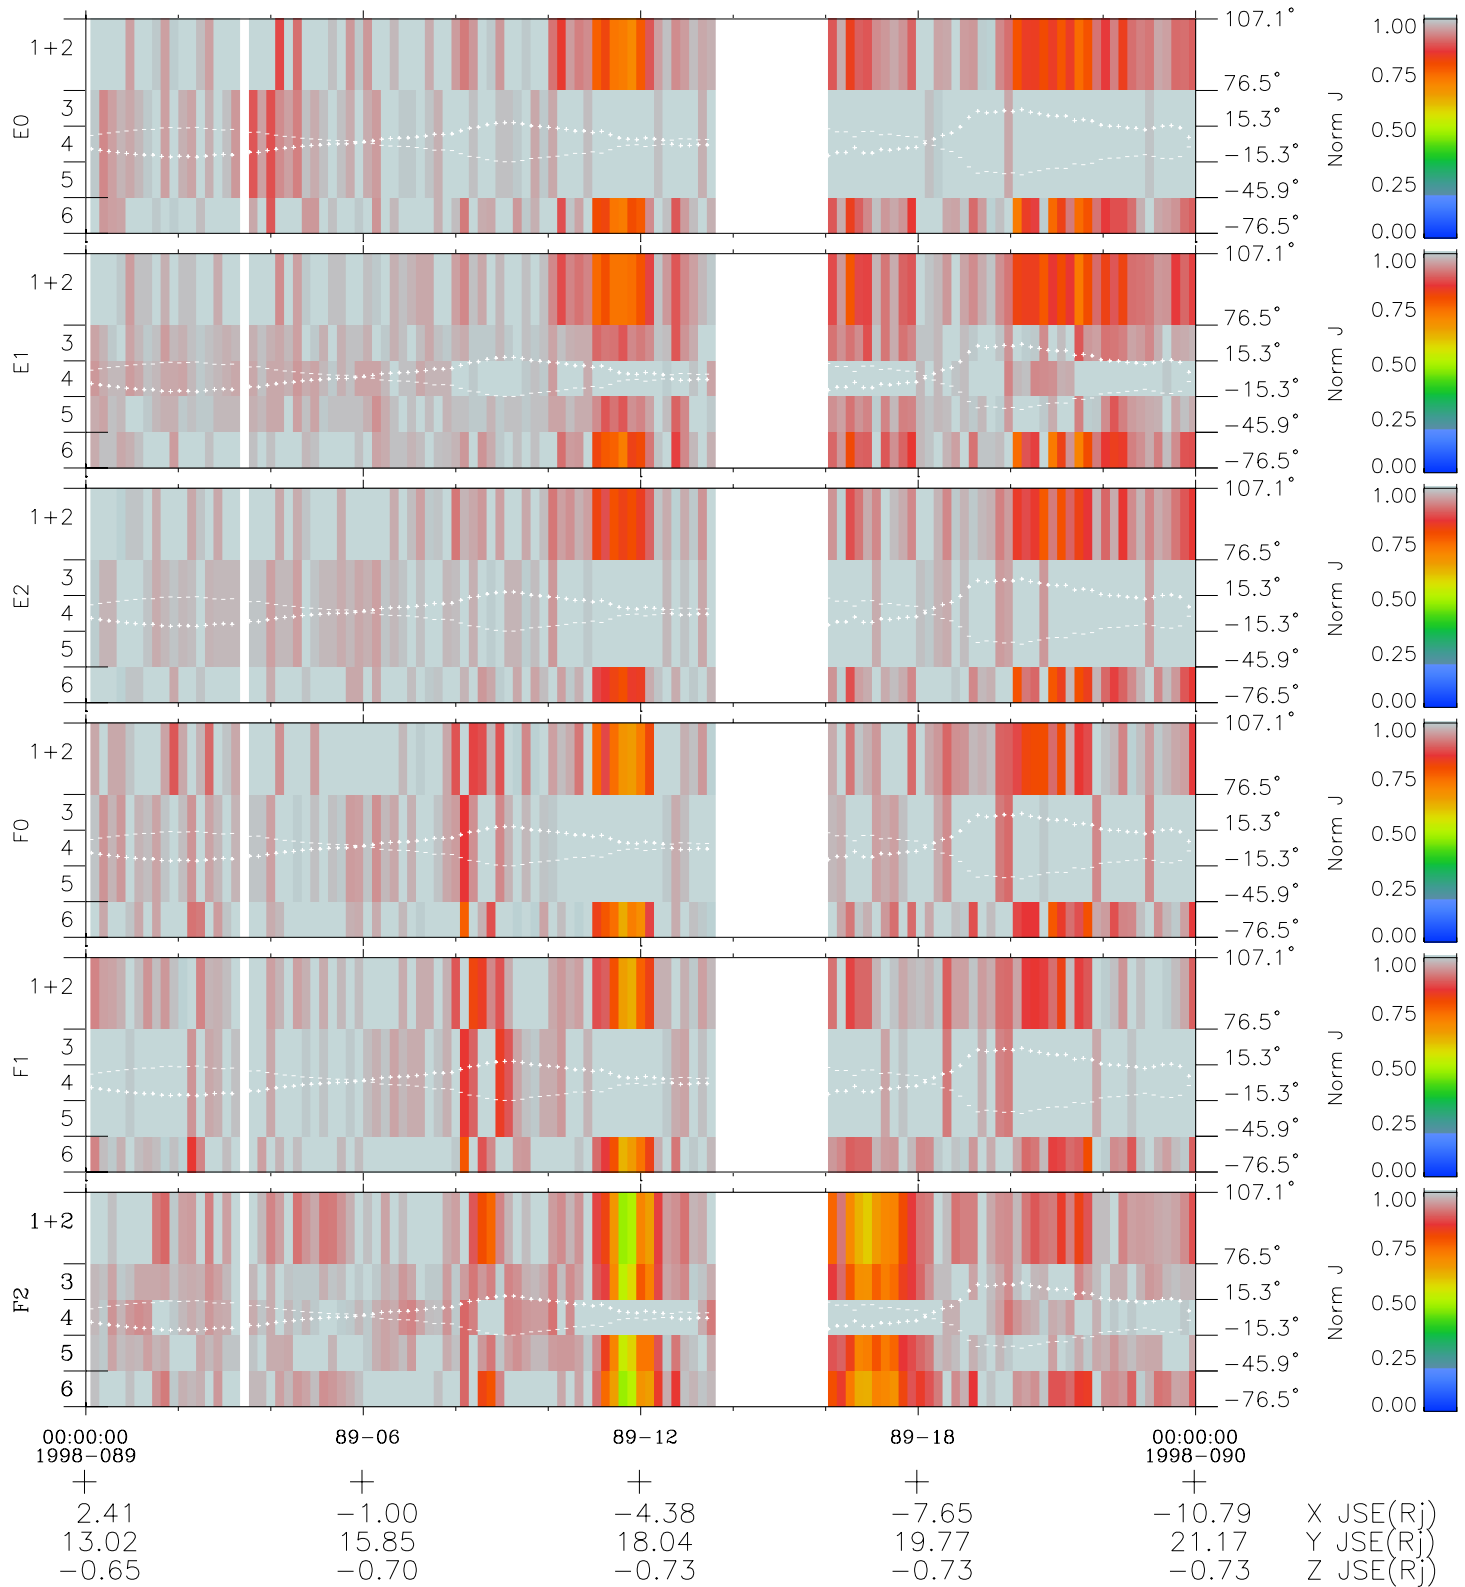

Galileo EPD Real Elevation Anisotropies 98089

Software Version: RTELEV_NORM V 1.20
 Data Production: 06-03-00
 Plot Production: Sun Sep 16 09:37:53 2001
 Color File: wondr3
 Geofactor File: 1.1

- ◇ = Jupiter look direction
- = Corotation look direction