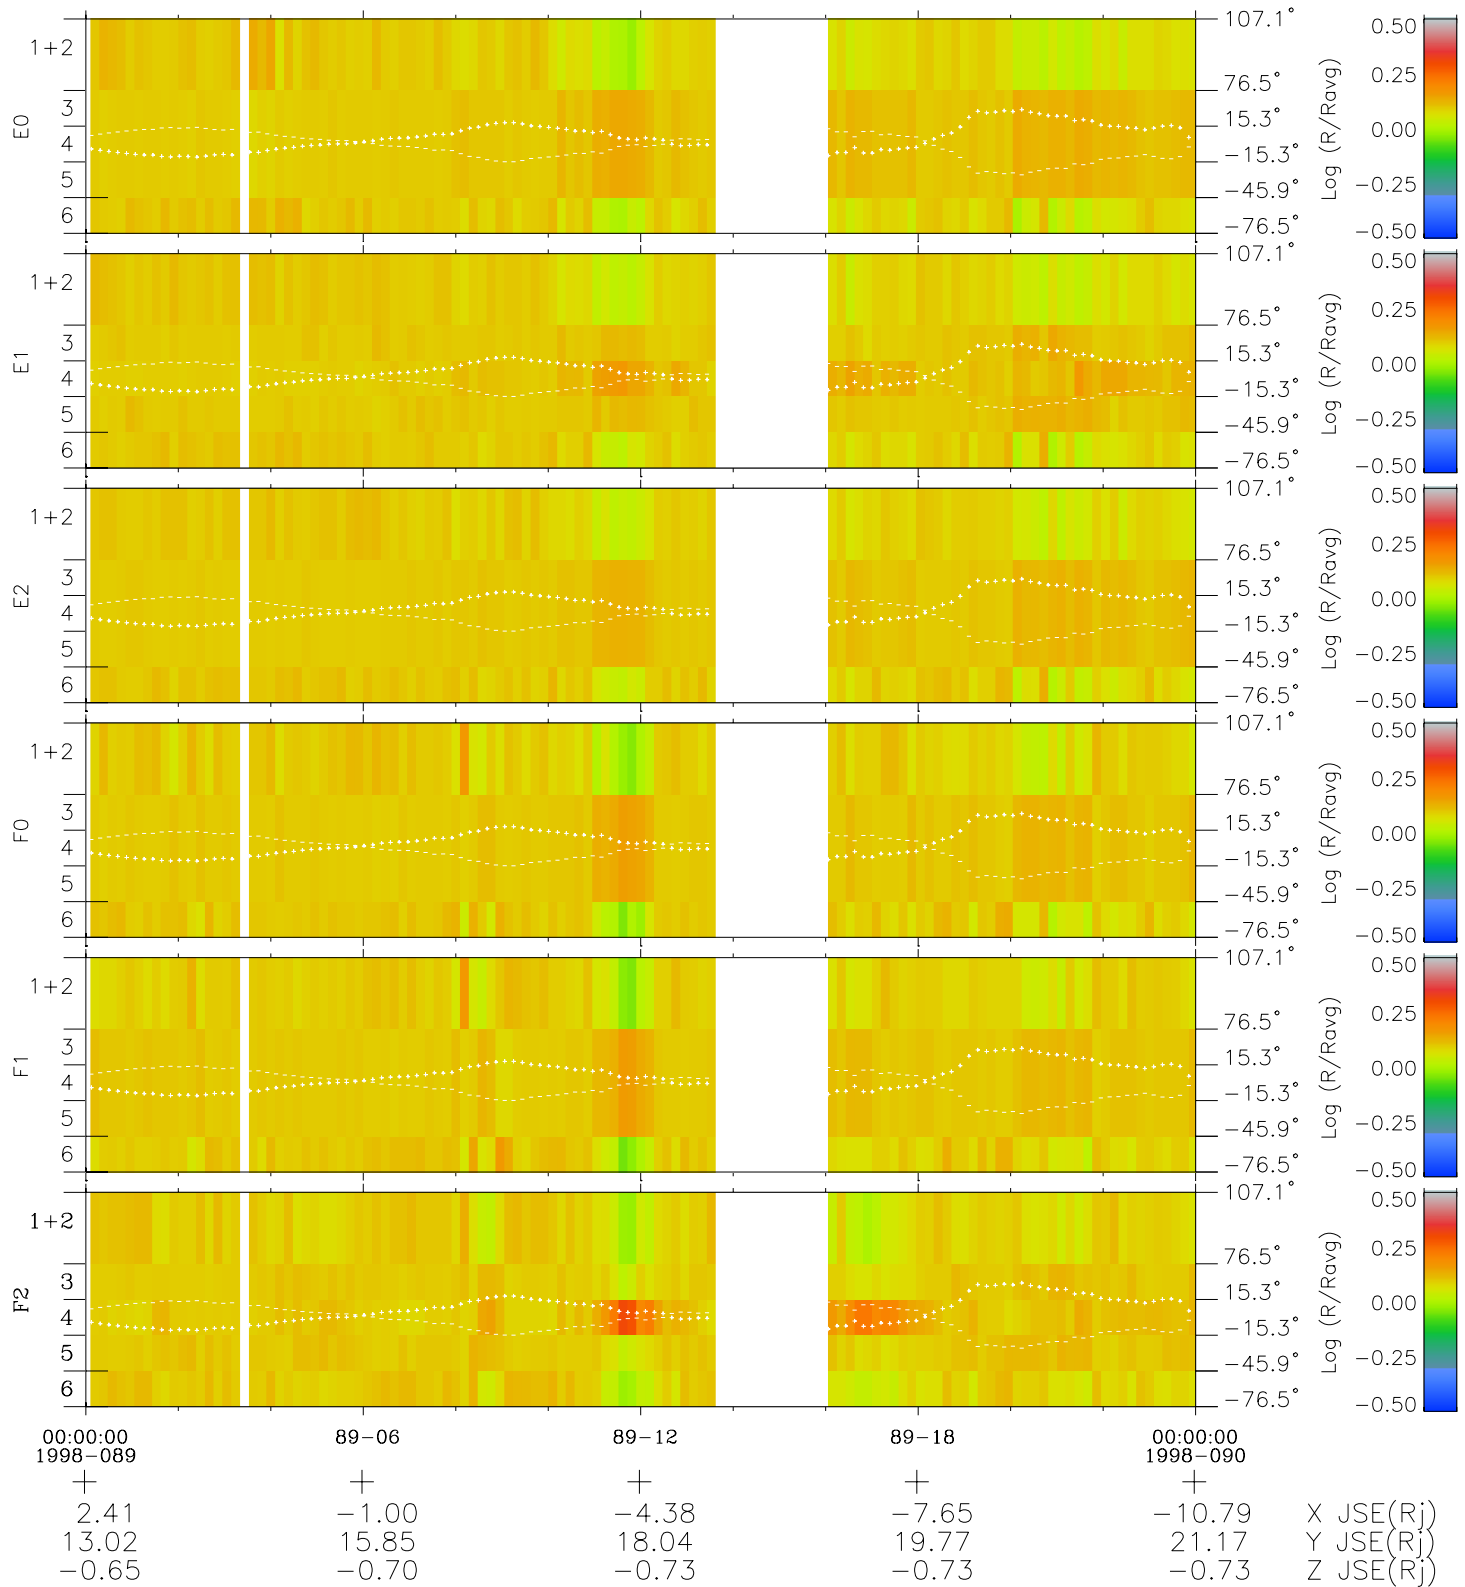

Galileo EPD Real Elevation Anisotropies 98089

Software Version: RTELEV_MEAN V 1.20
 Data Production: 06-03-00
 Plot Production: Sun Sep 16 09:37:33 2001
 Color File: wondr3
 Geofactor File: 1.1

- ◇ = Jupiter look direction
- = Corotation look direction