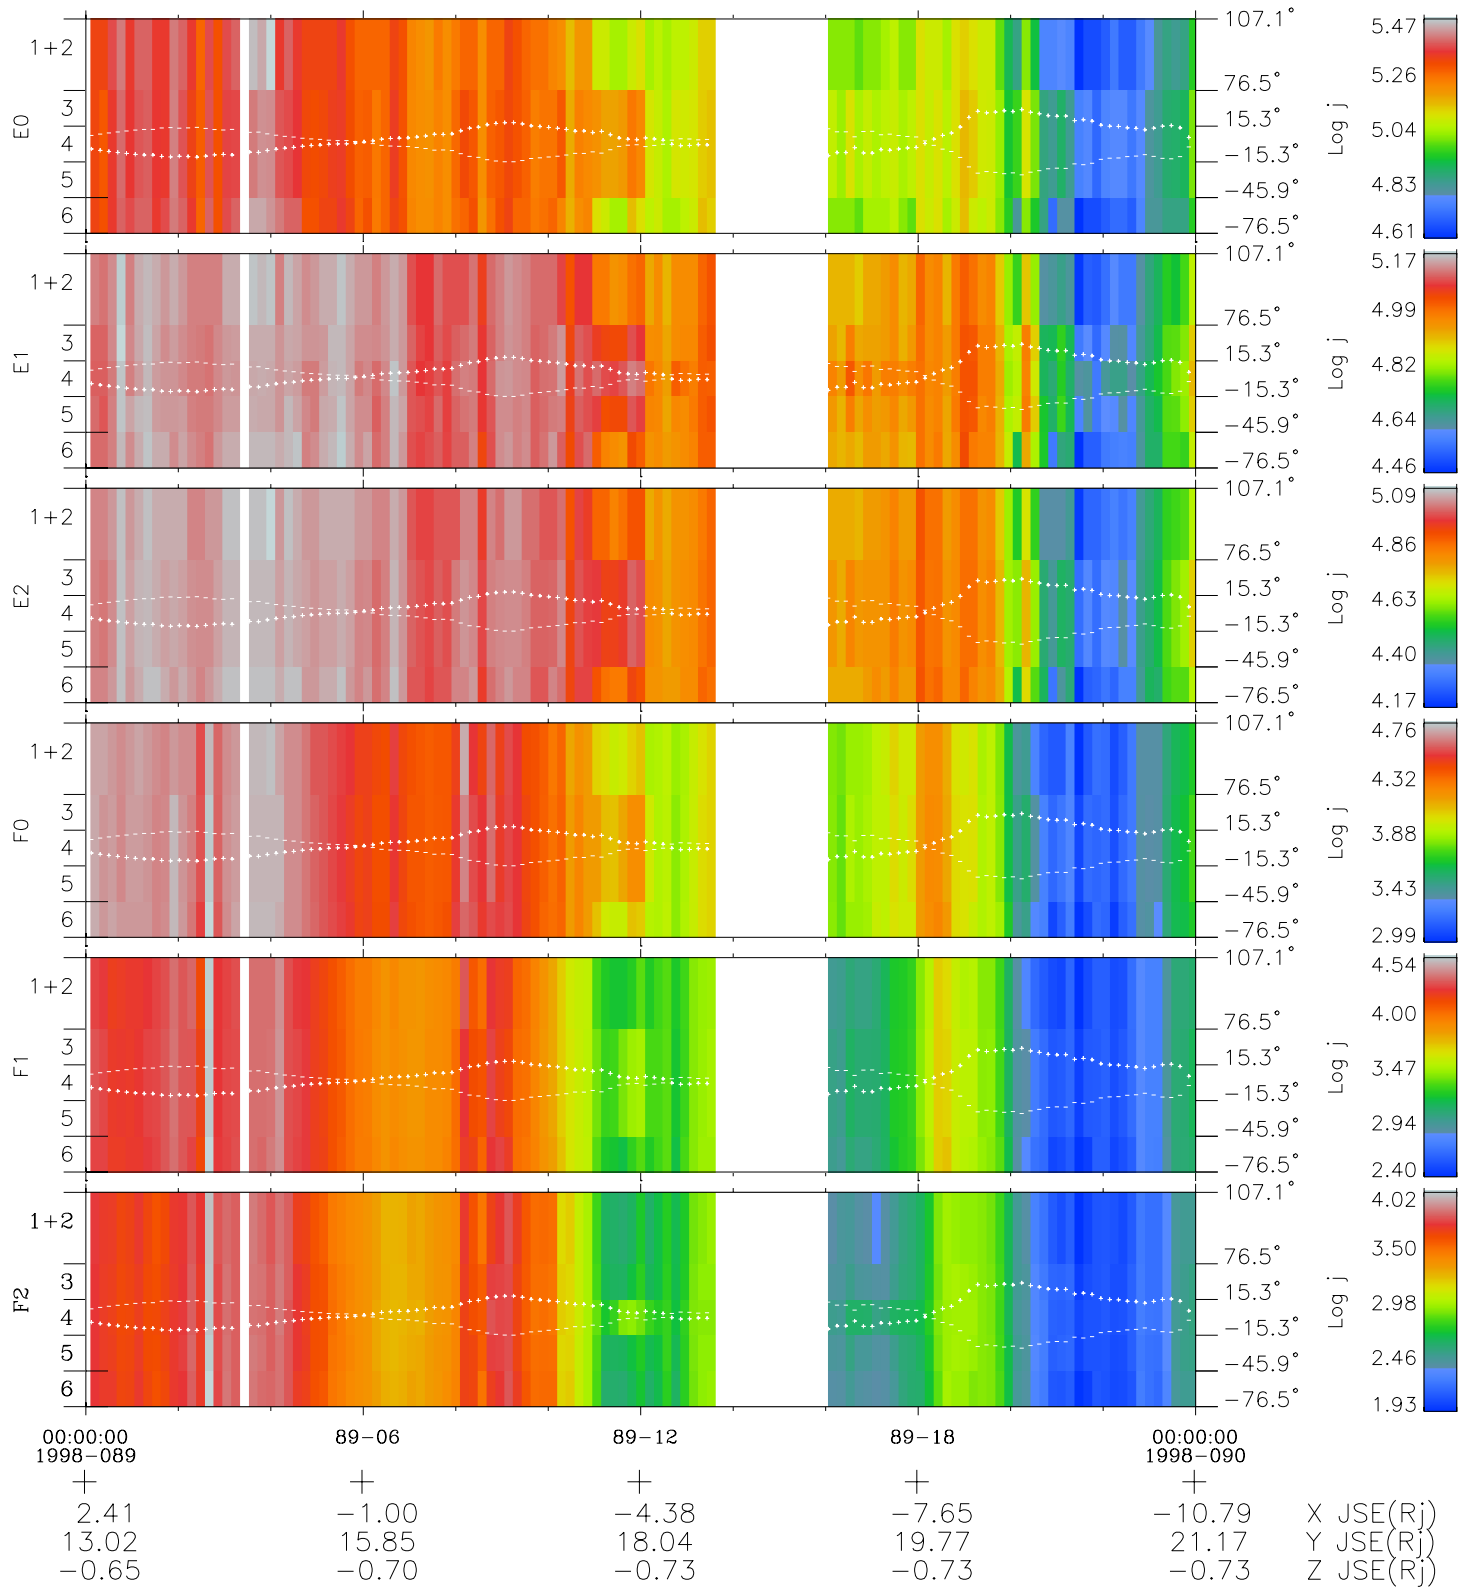

Galileo EPD Real Elevation Anisotropies 98089

Software Version: RTELEV_FLUX V 1.20
Data Production: 06-03-00
Plot Production: Sun Sep 16 09:37:43 2001
Color File: wondr3
Geofactor File: 1.1

◇ = Jupiter look direction
□ = Corotation look direction